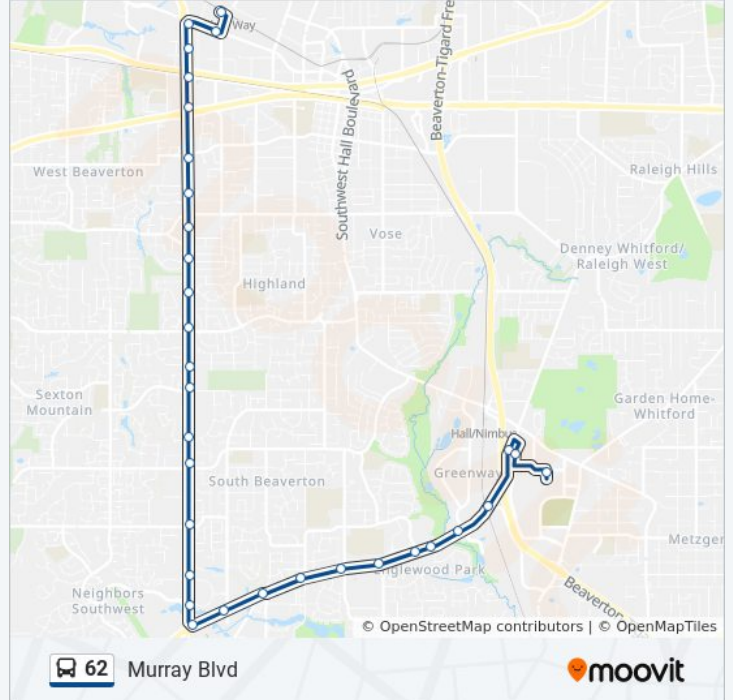

62 bus Info

Direction: Millikan Way Max Station/Park And Ride (West)

Stops: 32

Trip Duration: 24 min

Line Summary:

- SW Murray & Hart (North)
- SW Murray & Barlow (North)
- SW Murray & 22nd (North)
- SW Murray & Allen (North)
- SW Murray & Bonnie Brae (North)
- SW Murray & 6th (North)
- SW Murray & Farmington (North)
- SW Murray & Tualatin Valley Hwy (North)
- 3900 Block SW Murray (North)
- SW Murray & Millikan Way (North)
- 14100 Block SW Millikan (East)
- Millikan Way Max Station/Park And Ride (West)

Direction: Sunset Transit Center (West)

58 stops

[VIEW LINE SCHEDULE](#)

- Washington Square Transit Center (North)
- 9000 Block SW Washington Square Rd (North)
- SW Scholls Ferry & Progress Park & Ride (South)
- SW Scholls Ferry & Cascade (South)
- SW Scholls Ferry & Nimbus (West)
- SW Scholls Ferry & Springwood (West)
- SW Scholls Ferry & Conestoga (West)
- SW Scholls Ferry & Boones Bend Dr (West)
- SW Scholls Ferry & 125th (West)
- SW Scholls Ferry & 130th (West)
- SW Scholls Ferry & 135th (West)
- SW Scholls Ferry & Davies (West)
- SW Scholls Ferry & Murray (West)
- SW Murray & Teal Blvd (North)
- SW Murray & Osprey Dr (North)
- SW Murray & Weir Rd (North)
- SW Murray & Brockman (North)