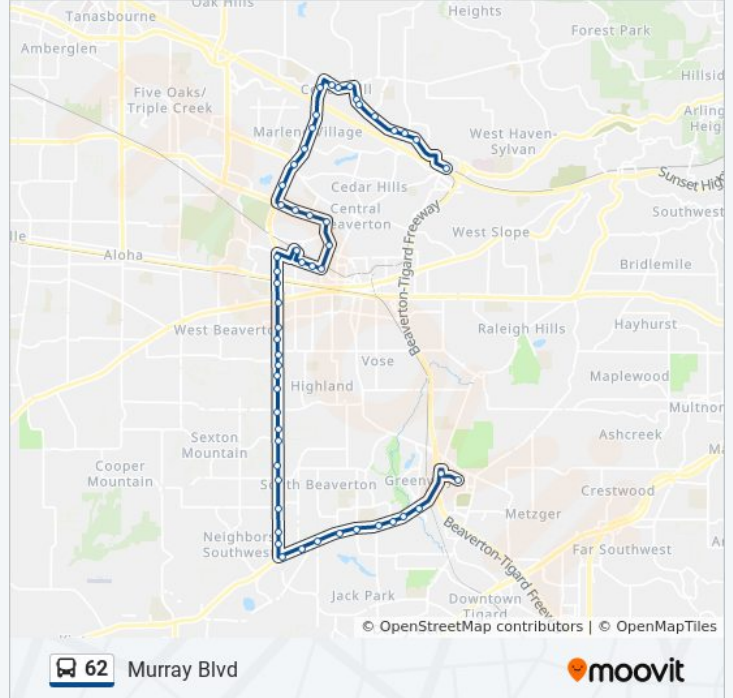

NW Cedar Hills & Leahy (North)

NW Cornell & 113th (West)

NW Cornell & 118th (West)

NW Cornell & 119th (West)

NW Cornell & 123rd (West)

NW Cornell & Saltzman (West)

12900 Block NW Cornell (West)

NW Cornell & Dale (West)

NW Murray & Science Park Dr (South)

NW Murray & Milburn (South)

SW Murray & Linda (South)

SW Murray & Butner (South)

SW Murray & Walker (South)

SW Murray & Nike (South)

Jenkins & Bardeen (East)

SW Jenkins & Karl Braun (East)

SW Jenkins & Ecole (East)

62 bus Time Schedule

Washington Square Transit Center (North) Route
Timetable:

Sunday	6:20 AM - 10:27 PM
Monday	5:26 AM - 10:30 PM
Tuesday	5:26 AM - 10:30 PM
Wednesday	5:26 AM - 10:30 PM
Thursday	5:26 AM - 10:30 PM
Friday	5:26 AM - 10:30 PM
Saturday	6:20 AM - 10:27 PM

62 bus Info

Direction: Washington Square Transit Center (North)

Stops: 55

Trip Duration: 54 min

Line Summary:

- SW Jenkins & Hocken (East)
- SW Hocken & Cedar Hills Xing Entrance (South)
- SW Hocken & Millikan (South)
- 13500 Block SW Millikan (West)
- 13900 Block SW Millikan (West)
- Millikan Way Max Station/Park And Ride (West)
- 3600 Block SW Murray (South)
- SW Murray & Saturn (South)
- SW Murray & Tualatin Valley Hwy (South)
- SW Murray & Farmington (South)
- 5300 Block SW Murray (South)
- SW Murray & Bonnie Brae (South)
- SW Murray & Allen (South)
- SW Murray & Davis (South)
- SW Murray & Kilchis (South)
- SW Murray & Barlow (South)
- SW Murray & Hart (South)
- SW Murray & Hargis (South)
- SW Murray & Sexton Mtn Dr (South)
- SW Murray & Maverick Ter (South)
- SW Murray & Beard (South)
- SW Murray & Weir Rd (South)
- SW Murray & Osprey Dr (South)
- SW Murray & Teal Blvd (South)
- SW Scholls Ferry & Murray (East)
- SW Scholls Ferry & Davies (East)
- SW Scholls Ferry & 135th (East)
- SW Scholls Ferry & 130th (East)
- SW Scholls Ferry & North Dakota (East)
- SW Scholls Ferry & 121st (East)
- SW Scholls Ferry & Conestoga (East)
- SW Scholls Ferry & Springwood (East)
- SW Scholls Ferry & Nimbus (East)