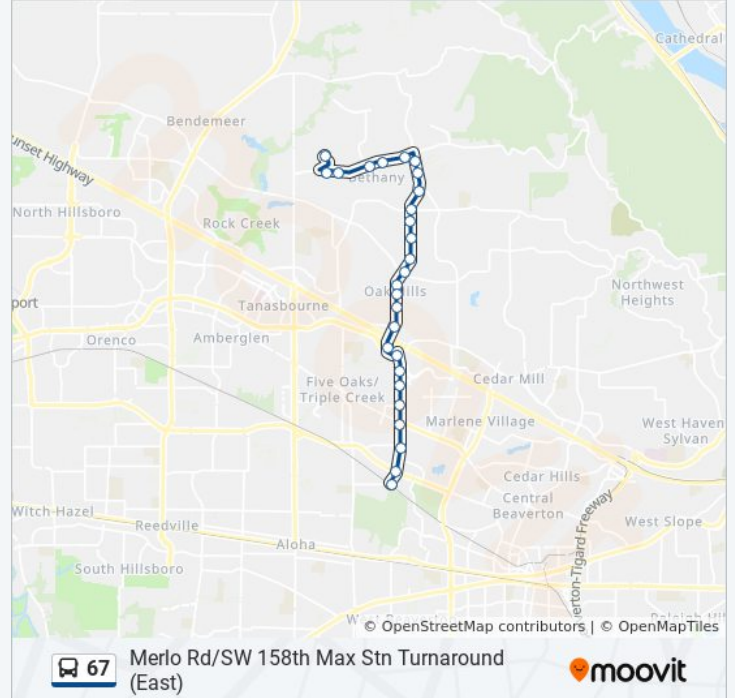

**67 bus Time Schedule**

Merlo Rd/SW 158th Max Stn Turnaround (East)  
 Route Timetable:

Sunday	9:19 AM - 5:38 PM
Monday	6:19 AM - 6:38 PM
Tuesday	6:19 AM - 6:38 PM
Wednesday	6:19 AM - 6:38 PM
Thursday	6:19 AM - 6:38 PM
Friday	6:19 AM - 6:38 PM
Saturday	9:19 AM - 5:38 PM

**67 bus Info**

**Direction:** Merlo Rd/SW 158th Max Stn Turnaround (East)

**Stops:** 27

**Trip Duration:** 22 min

**Line Summary:**

NW 158th & Greenbrier Pkwy (South)

NW 158th & Blueridge (South)

NW 158th & Schendel (South)

SW 158th & Walker (South)

158th & Baseline (South)

SW 158th & Jenkins (South)

Merlo Rd/SW 158th Max Stn Turnaround (East)

### Direction: PCC Rock Creek Main Stop (South)

28 stops

[VIEW LINE SCHEDULE](#)

Merlo Rd/SW 158th Max Stn Turnaround (East)

SW 158th & Jenkins (North)

SW 158th & Jay (North)

SW 158th & W Baseline (North)

SW 158th & Greystone Ct (North)