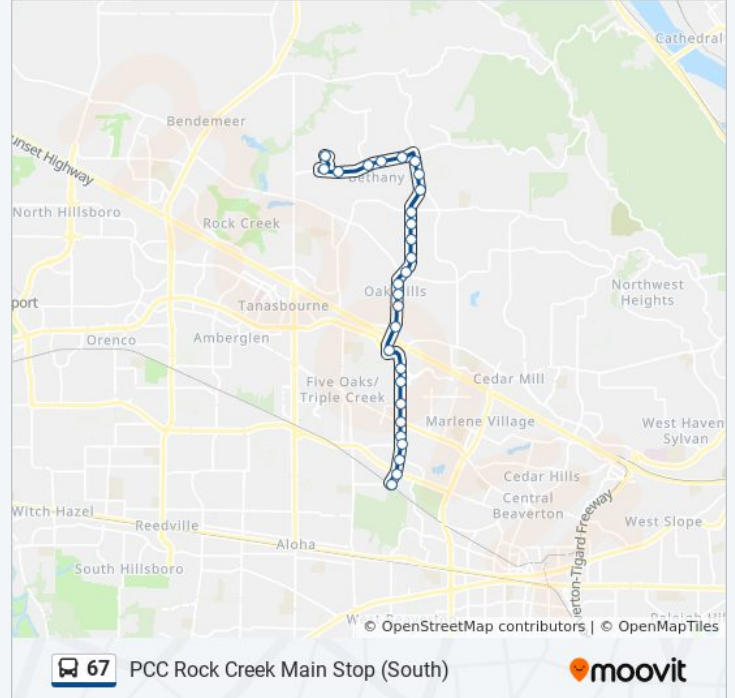

SW 158th & Walker (South)

158th & Baseline (South)

SW 158th & Jenkins (South)

Merlo Rd/SW 158th Max Stn Turnaround (East)

### Direction: PCC Rock Creek Main Stop (South)

28 stops

[VIEW LINE SCHEDULE](#)

Merlo Rd/SW 158th Max Stn Turnaround (East)

SW 158th & Jenkins (North)

SW 158th & Jay (North)

SW 158th & W Baseline (North)

SW 158th & Greystone Ct (North)

### 67 bus Info

**Direction:** PCC Rock Creek Main Stop (South)

**Stops:** 28

**Trip Duration:** 21 min

**Line Summary:**

NW Bethany & Laidlaw (North)

NW Bethany & Kaiser Rd (North)

NW Kaiser & Snowlily Dr (North)

NW Kaiser & Two Ponds Dr (North)

NW Springville & Gerber (West)

NW Springville & Sickle Terrace (West)

NW Springville & Joss (West)

NW Springville & 173rd (West)

PCC Drive & Springville (East)

PCC Rock Creek Main Stop (South)