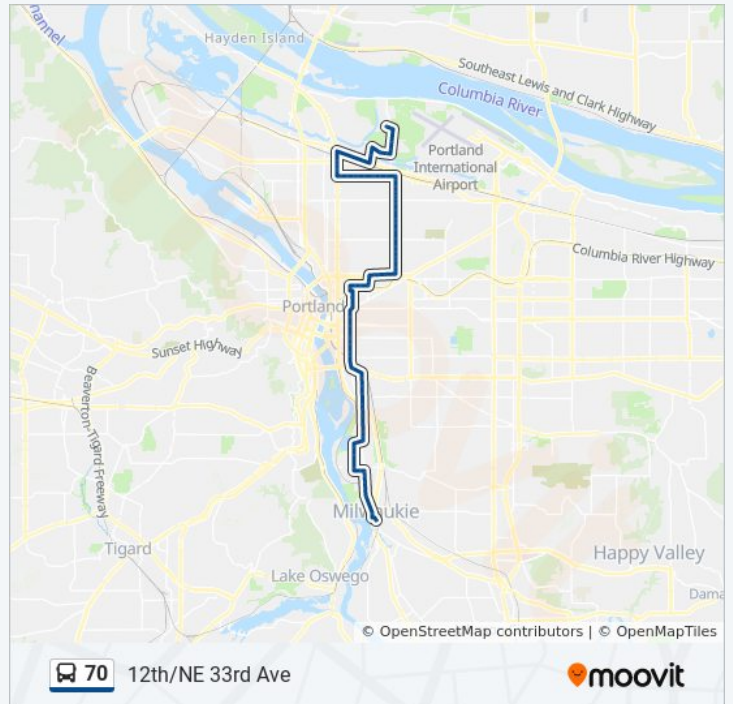

Direction: SE Jackson & Main (East)

69 stops

[VIEW LINE SCHEDULE](#)

NE Sunderland & Columbia River Corr Inst (South)

NE Sunderland & 33rd Dr (In) (East)

70 bus Time Schedule

SE Jackson & Main (East) Route Timetable:

NE 33rd & Brazee (South)

NE 33rd & US Grant Pl (South)

NE 33rd & Hancock (South)

NE Broadway & 33rd (West)

NE Broadway & 28th (West)

NE Broadway & 26th (West)

NE Broadway & 24th (West)

NE 21st & Weidler (South)

NE 21st & Clackamas (South)

| | |
|----------|--------------------|
| Thursday | 5:58 AM - 10:20 PM |
| Friday | 5:58 AM - 10:20 PM |
| Saturday | 8:24 AM - 6:59 PM |

70 bus Info

Direction: SE Jackson & Main (East)

Stops: 69

Trip Duration: 67 min

Line Summary:

NE Multnomah & 21st (West)

NE Multnomah & 16th (West)

NE Multnomah & 13th (West)

NE 11th & Holladay (South)

NE 12th & Glisan (South)