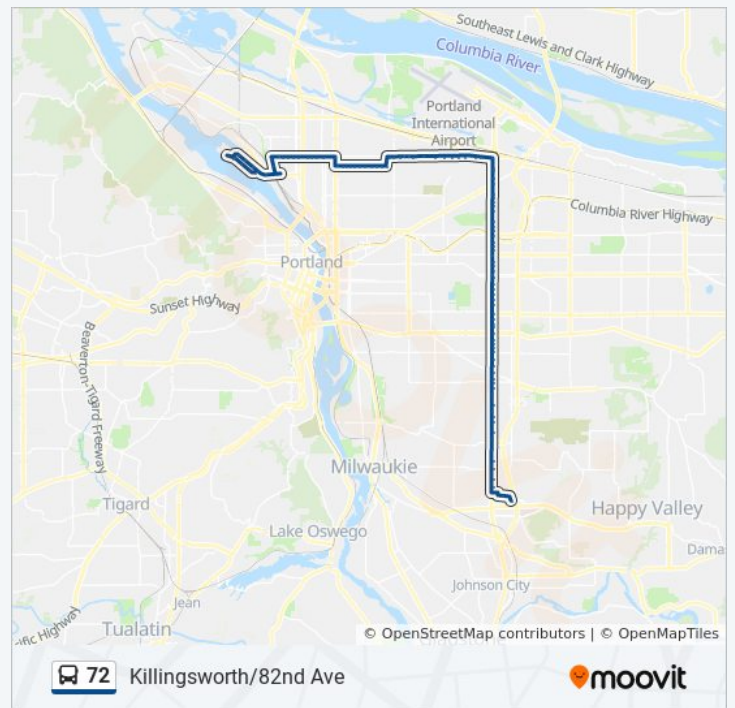

### Direction: N Channel Ave & Anchor (East)

107 stops

[VIEW LINE SCHEDULE](#)

Clackamas Town Center Transit Center (South)

Clackamas Town Center Mall (West)

SE 82nd & Causey (North)

SE 82nd & Boyer Drive (North)

SE 82nd & Division (North)

SE 82nd & Harrison (North)

SE 82nd & Mill (North)

SE 82nd & Hawthorne (North)

SE 82nd & Salmon (North)

SE 82nd & Yamhill (North)

SE 82nd & Washington (North)

SE 82nd & Stark (North)

SE 82nd & Ash (North)

SE 82nd & E Burnside (North)

NE 82nd & Davis (North)

NE 82nd & Glisan (North)

NE 82nd & Oregon (North)

NE 82nd & Holladay (North)

NE 82nd & Multnomah (North)  
NE 82nd & 82nd Ave Max Stn/I-84 (North)  
NE 82nd & Schuyler (North)  
NE 82nd & Tillamook (North)  
NE 82nd & Sacramento (North)  
NE 82nd & Mcdaniel HS (North)  
NE 82nd & Siskiyou (North)  
NE 82nd & Klickitat (North)  
NE 82nd & Fremont (North)  
NE 82nd & Beech (North)  
NE 82nd & Sandy (North)  
NE 82nd & Prescott (North)  
NE 82nd & Wygant (North)  
NE 82nd & Alberta (North)  
NE Lombard (Killingsworth) & 82nd (West)  
NE Lombard (Killingsworth) & 75th (West)  
NE Lombard (Killingsworth) & 72nd (West)  
NE Killingsworth & Cully (West)  
6400 Block NE Killingsworth (West)  
NE Killingsworth & 60th (West)  
NE Killingsworth & 57th (West)  
NE Killingsworth & 52nd (West)  
NE Killingsworth & 46th PI (West)  
NE Killingsworth & 42nd (West)  
NE Killingsworth & Cesar Chavez Blvd (West)  
NE Killingsworth & 36th (West)  
NE Killingsworth & 35th (West)  
NE Killingsworth & 33rd (West)  
NE Killingsworth & 31st (West)  
NE 30th & Emerson (South)  
NE 30th & Alberta (South)  
NE Alberta & 27th (West)  
NE Alberta & 24th (West)

NE Alberta & 21st (West)

NE Alberta & 18th (West)

NE Alberta & 15th (West)

NE Alberta & 13th (West)

NE Alberta & 11th (West)

NE Alberta & 9th (West)

NE Alberta & 7th (West)

NE M L King & Alberta (North)