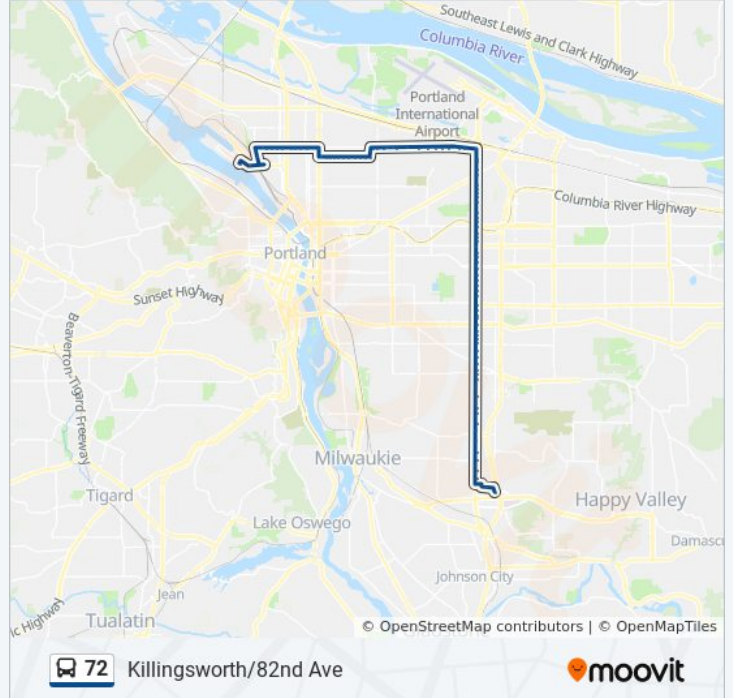

**Direction: N Anchor & Channel (East)**

98 stops

[VIEW LINE SCHEDULE](#)

Clackamas Town Center Transit Center (South)  
Clackamas Town Center Mall (West)  
SE 82nd & Causey (North)  
SE 82nd & Boyer Drive (North)  
SE 82nd & King (North)  
10100 Block SE 82nd (North)  
SE 82nd & Overland (North)  
SE 82nd & Lindy (North)  
SE 82nd & Clatsop (North)  
SE 82nd & Crystal Springs (North)  
SE 82nd & Lambert (North)  
SE 82nd & Flavel (North)  
SE 82nd & Ogden (North)

**72 bus Info**

**Direction:** N Anchor & Channel (East)

**Stops:** 98

**Trip Duration:** 84 min

**Line Summary:**

- SE 82nd & Glenwood (North)
- SE 82nd & Duke (North)
- SE 82nd & Tolman (North)
- SE 82nd & Woodstock (North)
- SE 82nd & Ramona (North)
- SE 82nd & Foster (North)
- SE 82nd & Raymond Ct (North)
- SE 82nd & Schiller (North)
- SE 82nd & Holgate (North)
- SE 82nd & Boise (North)
- SE 82nd & Francis (North)
- SE 82nd & Rhone (North)
- SE 82nd & Powell (North)
- SE 82nd & Tibbetts (North)
- SE 82nd & Woodward (North)
- SE 82nd & Clinton (North)
- SE 82nd & Division (North)
- SE 82nd & Harrison (North)
- SE 82nd & Mill (North)
- SE 82nd & Hawthorne (North)
- SE 82nd & Salmon (North)
- SE 82nd & Yamhill (North)
- SE 82nd & Washington (North)
- SE 82nd & Stark (North)
- SE 82nd & Ash (North)
- SE 82nd & E Burnside (North)
- NE 82nd & Davis (North)
- NE 82nd & Glisan (North)
- NE 82nd & Oregon (North)
- NE 82nd & Holladay (North)
- NE 82nd & Multnomah (North)
- NE 82nd & 82nd Ave Max Stn/I-84 (North)
- NE 82nd & Schuyler (North)

NE 82nd & Prescott (North)

NE 82nd & Wygant (North)

NE 82nd & Alberta (North)

NE Lombard (Killingsworth) & 82nd (West)

NE Lombard (Killingsworth) & 75th (West)

NE Lombard (Killingsworth) & 72nd (West)

NE Killingsworth & Cully (West)

### Direction: N Channel Ave & Anchor (East)

107 stops

[VIEW LINE SCHEDULE](#)

Clackamas Town Center Transit Center (South)

Clackamas Town Center Mall (West)

SE 82nd & Causey (North)

SE 82nd & Boyer Drive (North)