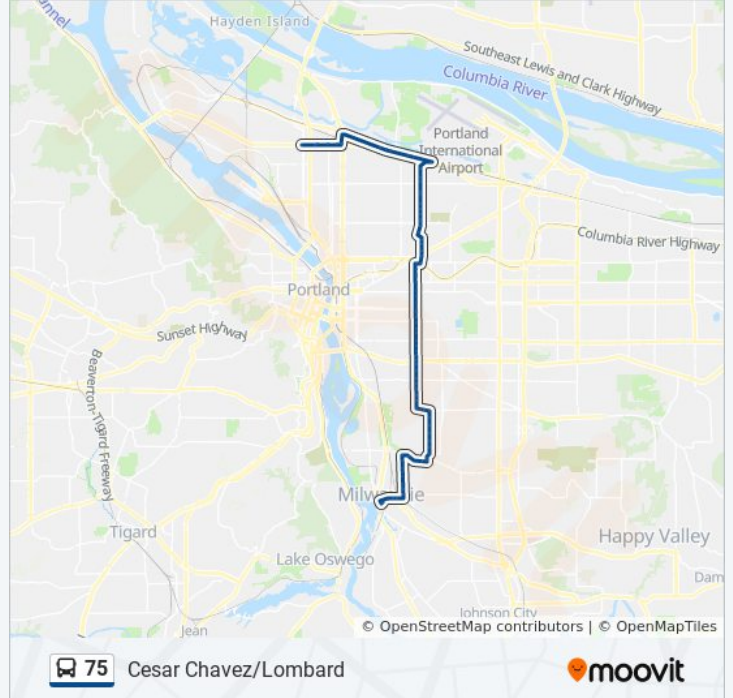

**Direction:** N Lombard Transit Center (West)

**Stops:** 94

**Trip Duration:** 54 min

**Line Summary:**

SE 45th & Evergreen (North)  
SE 46th & Henry (North)  
SE 46th & Woodstock (North)  
SE Woodstock & 43rd (West)  
SE Woodstock & 41st (West)  
SE Cesar Chavez Blvd & Knight (North)  
SE Cesar Chavez Blvd & Harold (North)  
SE Cesar Chavez Blvd & Steele (North)  
SE Cesar Chavez Blvd & Raymond (North)  
SE Cesar Chavez Blvd & Long (North)  
SE Cesar Chavez Blvd & Mall (North)  
SE Cesar Chavez Blvd & Gladstone (North)  
SE Cesar Chavez Blvd & Lafayette (North)  
SE Cesar Chavez Blvd & Powell (North)  
SE Cesar Chavez Blvd & Kelly (North)  
SE Cesar Chavez Blvd & Brooklyn (North)  
SE Cesar Chavez Blvd & Clinton (North)  
SE Cesar Chavez Blvd & Division (North)  
SE Cesar Chavez Blvd & Lincoln (North)  
SE Cesar Chavez Blvd & Stephens (North)  
SE Cesar Chavez Blvd & Hawthorne (North)  
SE Cesar Chavez Blvd & Main (North)  
SE Cesar Chavez Blvd & Taylor (North)  
SE Cesar Chavez Blvd & Belmont (North)  
SE Cesar Chavez Blvd & Stark (North)  
SE Cesar Chavez Blvd & Ash (North)  
SE Cesar Chavez Blvd & E Burnside (North)  
NE Cesar Chavez Blvd & Glisan (North)  
NE Cesar Chavez Blvd & Royal Ct (North)  
NE Cesar Chavez Blvd & Hazelfern (North)  
NE Cesar Chavez Blvd & Multnomah (North)  
NE Cesar Chavez Blvd & Sandy (North)  
NE Broadway & 42nd (East)