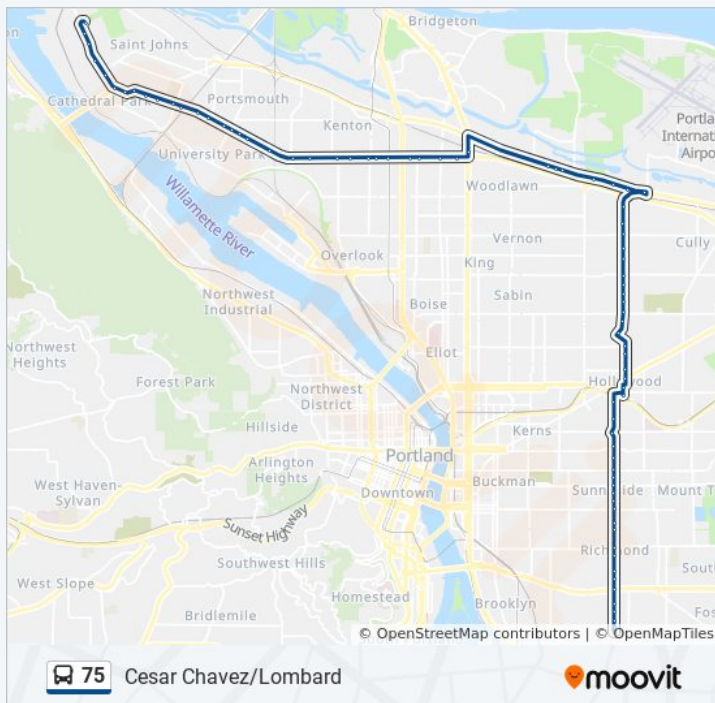

### 75 bus Info

**Direction:** SE Cesar Chavez Blvd & Long (South)

**Stops:** 87

**Trip Duration:** 55 min

**Line Summary:**

NE Dekum & 18th (East)

NE Dekum & 22nd (East)

NE Dekum & 24th (East)