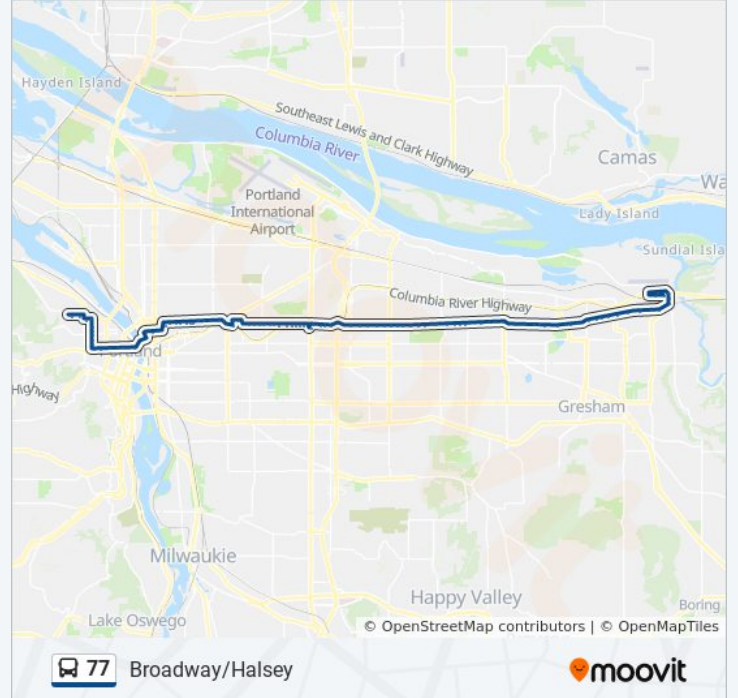

NE Wasco & 82nd (East)

NE 82nd & 82nd Ave Max Stn/I-84 (North)

NE Halsey & 86th (East)

NE Halsey & 88th (East)

NE Halsey & 92nd (East)

NE Halsey & 102nd (East)

NE Halsey & 106th (East)
NE Halsey & 111th (East)
NE Halsey & 114th (East)
NE Halsey & 122nd (East)
NE Halsey & 128th (East)
NE Halsey & 131st Pl (East)
NE Halsey & 137th (East)
NE Halsey & 140th (East)
NE Halsey & 143rd (East)
NE Halsey & 148th (East)
NE Halsey & 155th (East)
NE Halsey & 160th (East)
NE Halsey & 162nd (East)
NE Halsey & 168th Pl (East)
NE Halsey & 172nd (East)
NE Halsey & 176th (East)
NE Halsey & 181st (East)
NE Halsey & 186th (East)
NE Halsey & 192nd (East)
NE Halsey & 195th (East)
NE Halsey & Wasco (East)
NE Halsey & 201st (East)
20700 Block NE Halsey (East)
NE Halsey & Fairview Parkway (East)
NE Halsey & Market Dr (East)
NE Halsey & Village St (East)
NE Halsey & Fairview/223rd (East)
NE Halsey & 227th (East)
NE Halsey & 230th Ct (East)
23300 Block NE Halsey (East)
NE Halsey & 238th (East)
NE Halsey & 244th (East)
2100 Block SW Halsey (Edgefield Manor) (East)

SW Halsey & Edgefield Meadows (East)

SW Halsey & Halsey Loop (East)

NW Graham/257th & W Columbia River Hwy
(North)

NW Graham/257th & 257th Way (North)

NW Graham/257th & North Frontage Rd (North)

900 Block NW North Frontage Rd (West)

1100 Block NW Frontage Rd (East)

NW Frontage Rd & Phoenix Dr (East)

Direction: NW Wilson & 27th (West)

96 stops

[VIEW LINE SCHEDULE](#)

1200 Block NW Swigert Way (East)

1500 Block NE Graham Rd (South)

900 Block NE Graham Rd (South)