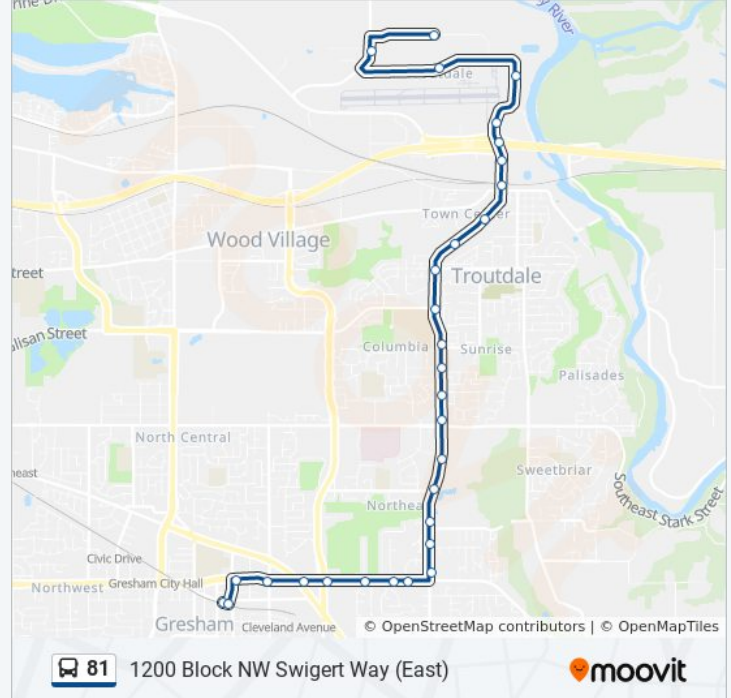

Sunday	Not Operational
Monday	5:46 AM - 10:56 PM
Tuesday	5:46 AM - 10:56 PM
Wednesday	5:46 AM - 10:56 PM
Thursday	5:46 AM - 10:56 PM
Friday	5:46 AM - 10:56 PM
Saturday	Not Operational

81 bus Info

Direction: 1200 Block NW Swigert Way (East)

Stops: 30

Trip Duration: 23 min

Line Summary:

400 Block SW 257th (North)

NW Graham/257th & W Columbia River Hwy (North)

NW Graham/257th & 257th Way (North)

NW Graham/257th & North Frontage Rd (North)

900 Block NE Graham Rd (North)

1500 Block NE Graham Rd (North)

NW Graham & N Entrance Rd (West)

NW Sundial & Rogers Circle (North)

1200 Block NW Swigert Way (East)

Direction: Gresham Central Transit Center (East)

30 stops

[VIEW LINE SCHEDULE](#)