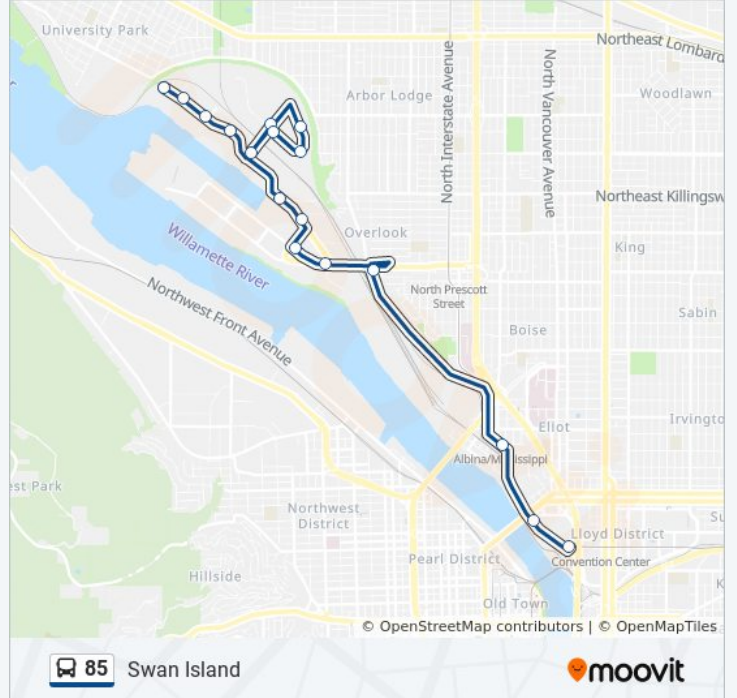

Swan Island

Get The App

The 85 bus line (Swan Island) has 2 routes. For regular weekdays, their operation hours are:  
 (1) 6700 Block N Basin (Coast Guard) (East): 5:39 AM - 6:09 PM (2) Rose Quarter Transit Center (West): 5:56 AM - 6:29 PM

Use the Moovit App to find the closest 85 bus station near you and find out when is the next 85 bus arriving.

**Direction: 6700 Block N Basin (Coast Guard) (East)**

17 stops

[VIEW LINE SCHEDULE](#)

- Rose Quarter Transit Center (West)
- N Interstate & Larrabee (North)
- N Interstate & Albina
- N Greeley & Going Overpass
- N Going & Port Center Way (West)
- N Lagoon & Anchor
- N Basin & Pacific Pride (North)
- N Basin & Emerson (North)
- N Leverman & Basin (East)
- N Cutter Circle & Leverman (East)
- 6000 Block N Cutter Circle
- 6300 Block N Cutter Circle
- N Leverman & Cutter Circle
- 6300 Block N Basin (North)
- N Basin & Ensign (North)
- N Basin & Fathom (North)
- 6700 Block N Basin (Coast Guard) (East)

**85 bus Time Schedule**

6700 Block N Basin (Coast Guard) (East) Route  
 Timetable:

Sunday	Not Operational
Monday	5:39 AM - 6:09 PM
Tuesday	5:39 AM - 6:09 PM
Wednesday	5:39 AM - 6:09 PM
Thursday	5:39 AM - 6:09 PM
Friday	5:39 AM - 6:09 PM
Saturday	Not Operational

**85 bus Info**

**Direction:** 6700 Block N Basin (Coast Guard) (East)

**Stops:** 17

**Trip Duration:** 17 min

**Line Summary:**

**Direction: Rose Quarter Transit Center (West)**

10 stops

[VIEW LINE SCHEDULE](#)