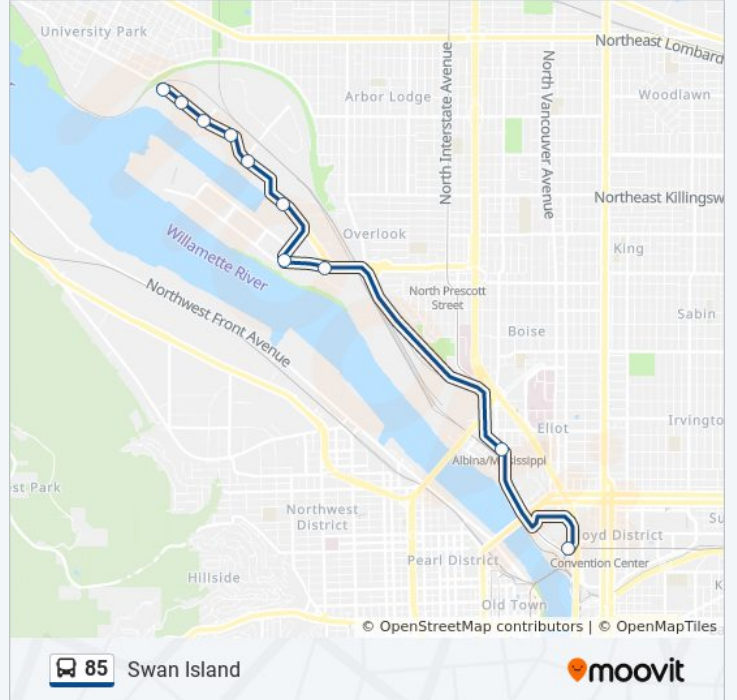

**85 bus Info**

**Direction:** 6700 Block N Basin (Coast Guard) (East)

**Stops:** 17

**Trip Duration:** 17 min

**Line Summary:**

**Direction: Rose Quarter Transit Center (West)**

10 stops

[VIEW LINE SCHEDULE](#)

- 6700 Block N Basin (Coast Guard) (East)
- N Basin & Fathom (South)
- N Basin & Ensign (South)
- 6200 Block N Basin (East)
- N Basin & Leverman (South)
- N Basin & Emerson (South)
- N Anchor & Channel (East)
- N Going & Port Center Way (East)
- N Interstate & Albina
- Rose Quarter Transit Center (West)

**85 bus Time Schedule**

Rose Quarter Transit Center (West) Route

Timetable:

Sunday	Not Operational
Monday	5:56 AM - 6:29 PM
Tuesday	5:56 AM - 6:29 PM
Wednesday	5:56 AM - 6:29 PM
Thursday	5:56 AM - 6:29 PM
Friday	5:56 AM - 6:29 PM
Saturday	Not Operational

**85 bus Info**

**Direction:** Rose Quarter Transit Center (West)

**Stops:** 10

**Trip Duration:** 16 min

**Line Summary:**

85 bus time schedules and route maps are available in an offline PDF at [moovitapp.com](https://moovitapp.com). Use the [Moovit App](#) to see live bus times, train schedule or subway schedule, and step-by-step directions for all public transit in Portland, OR.