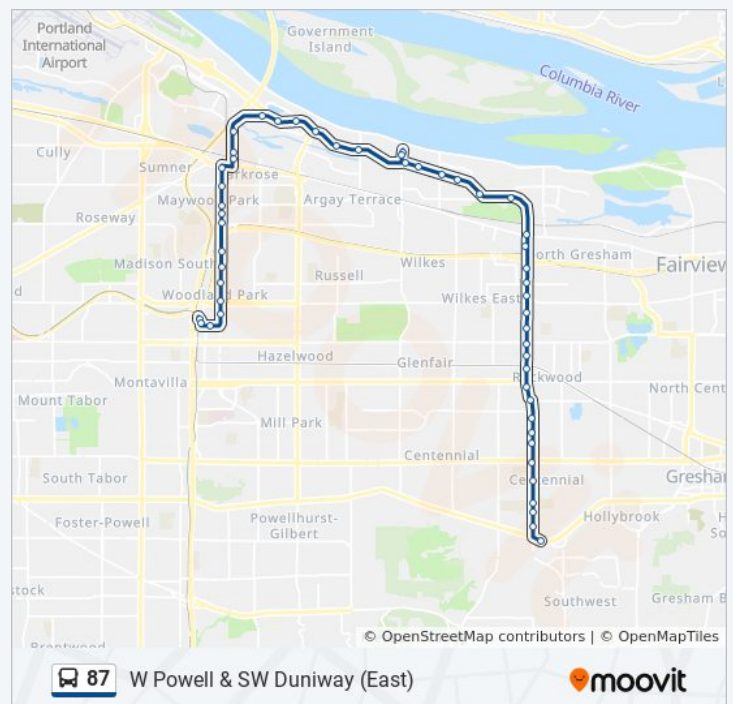

87 bus Info

Direction: Gateway TC (Drop Off Only Stop) (North)

Stops: 52

Trip Duration: 47 min

Line Summary:

NE 181st & San Rafael (North)

NE 181st & Wilkes (North)

NE 181st & Sandy (North)

51 stops

[VIEW LINE SCHEDULE](#)

Gateway Transit Center
Gateway Transit Center (South)
10000 Block NE Pacific St (East)
1200 Block NE 102nd (North)
NE 102nd & Weidler (North)
NE 102nd & Tillamook (North)
NE 102nd & Brazee (North)
NE 102nd & Morris St (North)
NE 102nd & Fremont (North)
NE 102nd & Beech (North)
NE 102nd & Shaver (North)
NE 102nd & Prescott (North)
NE 102nd & Sandy (North)
NE 105th & Killingsworth (North)
NE 105th & Marx (North)
NE 105th & Simpson (North)
NE Holman & 112th (East)
NE Airport Way & Ainsworth Circle (East)
NE Airport Way & Win Sivers Drive (East)
NE Airport Way & 122nd (East)
13100 Block NE Airport Way (East)
NE Airport Way & 138th (East)
Relay Resources (North)
5200 Block NE 148th (South)
NE Airport Way & 148th (East)
NE Airport Way & 152nd Pl (East)
NE Airport Way & 158th (East)
16400 Block NE Airport Way (East)
NE Airport Way & Mason Ct (East)

87 bus Time Schedule

W Powell & SW Duniway (East) Route Timetable:

Sunday	6:33 AM - 7:23 PM
Monday	5:25 AM - 5:50 PM
Tuesday	5:25 AM - 5:50 PM
Wednesday	5:25 AM - 5:50 PM
Thursday	5:25 AM - 5:50 PM
Friday	5:25 AM - 5:50 PM
Saturday	6:33 AM - 7:23 PM

87 bus Info

Direction: W Powell & SW Duniway (East)

Stops: 51

Trip Duration: 47 min

Line Summary:

NE Airport Way & Riverside (East)

NE Airport Way & Sandy Blvd (South)

2900 Block NE 181st (South)