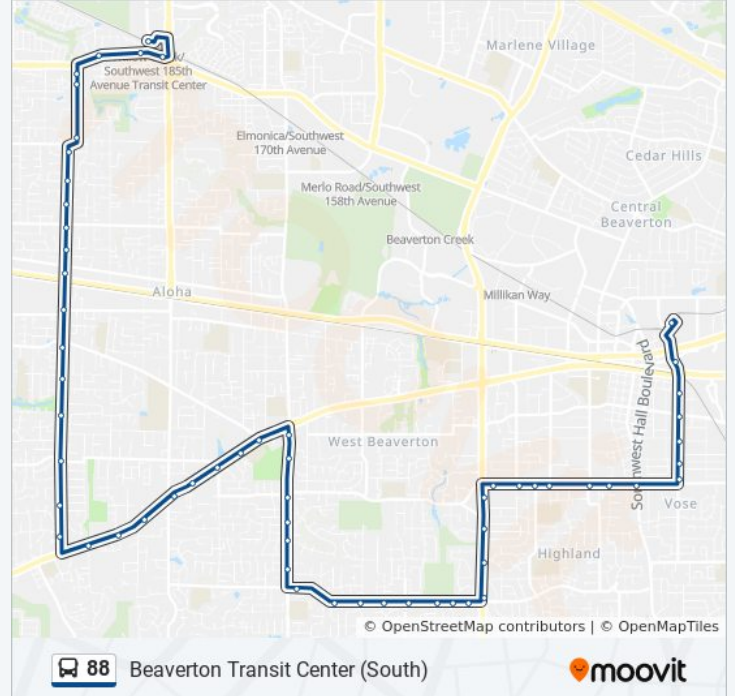

SW Hart & Dunsmuir (East)

SW Hart & Forest Drive (East)

SW Murray & Hart (North)

SW Murray & Barlow (North)

SW Murray & 22nd (North)

SW Murray & Allen (North)

SW Allen & Murray (East)

SW Allen & 141st (East)

SW Allen & Wilson (East)

SW Allen & Menlo (East)

SW Allen & Erickson (East)

SW Allen & Dale (East)

SW Allen & Hall (East)

SW Lombard & Allen (North)

SW Lombard & 12th (North)

SW Lombard & 9th (North)

SW Lombard & 5th (North)

SW Lombard & 2nd (North)

SW Lombard & Broadway (North)

Beaverton Transit Center (South)

Direction: Willow Creek Transit Center (East)

58 stops

[VIEW LINE SCHEDULE](#)

Beaverton Transit Center (South)

Beaverton Transit Center (South)

SW Lombard & Broadway (South)

SW Lombard & 2nd (South)

SW Lombard & 5th (South)

SW Lombard & 9th (South)

SW Lombard & 12th (South)

SW Lombard & Allen (South)

SW Allen & Hall (West)