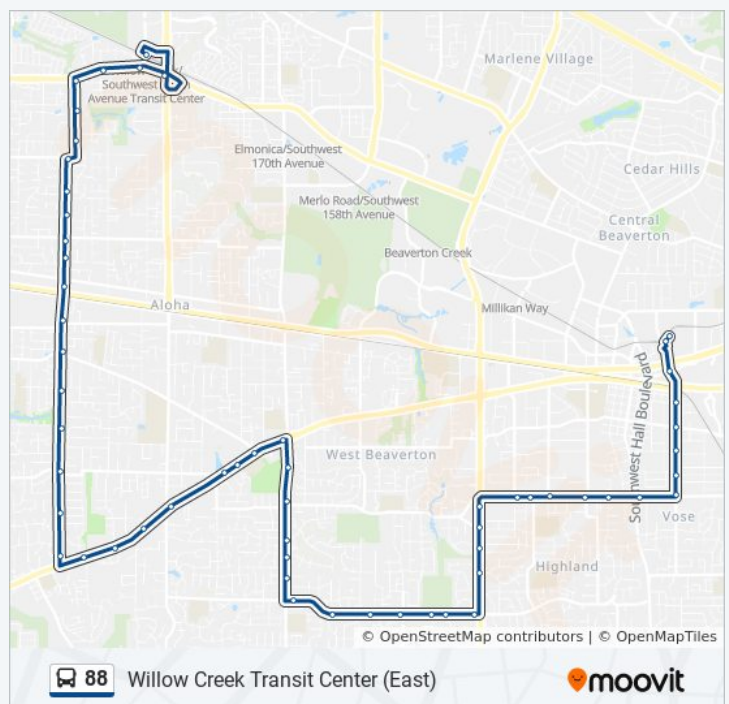

SW Murray & Barlow (South)

SW Hart & Forest Dr (West)

SW Hart & Dunsmuir (West)

SW Hart & 149th (West)

SW Hart & 155th (West)

SW Hart & 160th (West)

SW Hart & 165th (West)

88 bus Time Schedule

Willow Creek Transit Center (East) Route Timetable:

Sunday	7:10 AM - 10:03 PM
Monday	5:32 AM - 10:13 PM
Tuesday	5:32 AM - 10:13 PM
Wednesday	5:32 AM - 10:13 PM
Thursday	5:32 AM - 10:13 PM
Friday	5:32 AM - 10:13 PM
Saturday	7:10 AM - 10:03 PM

88 bus Info

Direction: Willow Creek Transit Center (East)

Stops: 58

Trip Duration: 42 min

Line Summary:

SW Bany & Tallac Way (West)

SW 170th & Canby (North)

SW 170th & Timberland Dr (North)

SW Farmington & 185th (West)

SW Farmington & 188th Ct (West)

SW Farmington & 192nd (West)

SW Farmington & 196th (West)

SW 198th & Farmington (North)

SW 198th & Prospect (North)

SW 198th & Rosa (North)

SW 198th & Jaylee (North)