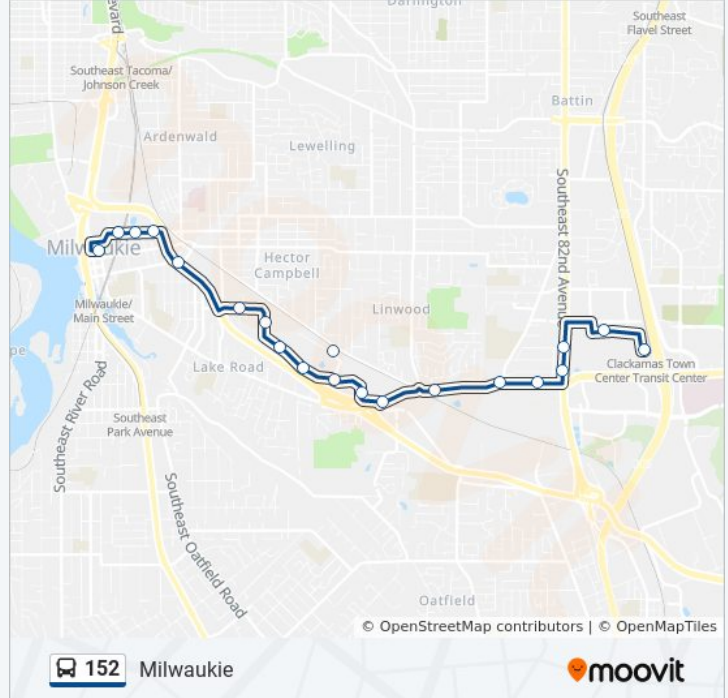

SE Harmony & International Way (South)

5600 Block SE International Way (North)

SE International Way & Mallard (West)

Exceed Enterprises (South)

4900 Block SE International Way (Blount) (West)

4500 Block SE International Way (West)

SE International Way & Criterion Ct (North)

SE International Way & 40th (West)

SE Hwy 224 & Oak (North)

SE Harrison & 29th (West)

2700 Block SE Harrison (West)

152 bus Time Schedule

SE Jackson & 21st (East) Route Timetable:

Sunday	Not Operational
Monday	6:32 AM - 6:12 PM
Tuesday	6:32 AM - 6:12 PM
Wednesday	6:32 AM - 6:12 PM
Thursday	6:32 AM - 6:12 PM
Friday	6:32 AM - 6:12 PM
Saturday	Not Operational

152 bus Info

Direction: SE Jackson & 21st (East)

Stops: 20

Trip Duration: 24 min

Line Summary:

SE Harrison & 24th (West)

SE Jackson & 21st (East)

152 bus time schedules and route maps are available in an offline PDF at moovitapp.com. Use the [Moovit App](#) to see live bus times, train schedule or subway schedule, and step-by-step directions for all public transit in Portland, OR.