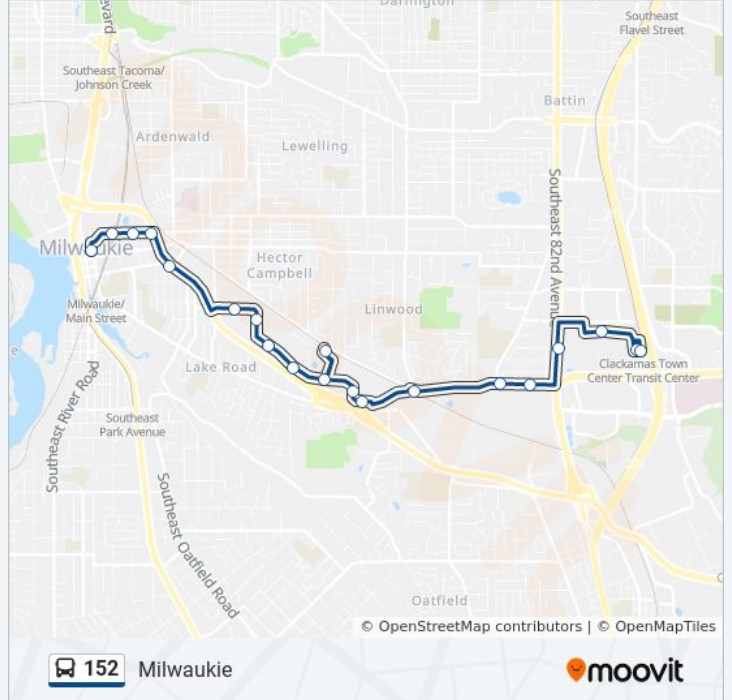

Direction: Clackamas Town Center Transit Center (South)

20 stops

[VIEW LINE SCHEDULE](#)

- SE Jackson & 21st (East)
- SE Harrison & 24th (East)
- SE Harrison & 28th (East)
- SE Harrison & Hwy 224 (East)
- SE Hwy 224 & Oak (East)
- SE International Way & 40th (East)
- SE International Way & Criterion Ct (South)
- 4400 Block SE International Way (East)
- 4900 Block SE International Way (Blount) (East)
- SE International Way & Mallard (East)
- Exceed Enterprises (South)
- 5500 Block SE International Way (South)
- 5600 Block SE International Way (South)
- SE Harmony & Railroad (North)
- SE Harmony & Fuller (East)
- 7700 Blk SE Harmony (Clack. Comm. College) (East)
- SE 82nd & Mcbride
- Clackamas Town Center Mall (East)
- Clackamas Town Center TC (East)
- Clackamas Town Center Transit Center (South)

152 bus Time Schedule

Clackamas Town Center Transit Center (South)
 Route Timetable:

Sunday	Not Operational
Monday	6:29 AM - 5:36 PM
Tuesday	6:29 AM - 5:36 PM
Wednesday	6:29 AM - 5:36 PM
Thursday	6:29 AM - 5:36 PM
Friday	6:29 AM - 5:36 PM
Saturday	Not Operational

152 bus Info

Direction: Clackamas Town Center Transit Center (South)

Stops: 20

Trip Duration: 23 min

Line Summary:

Direction: SE Jackson & 21st (East)

20 stops

[VIEW LINE SCHEDULE](#)

Clackamas Town Center Transit Center (South)

Clackamas Town Center Mall (West)

SE 82nd & Mcbride

SE 82nd & Sunnyside Dr (South)

7800 Blk SE Harmony (Clack. Comm. College) (West)

SE Harmony & Fuller (West)

SE Harmony & Cedarcrest (West)