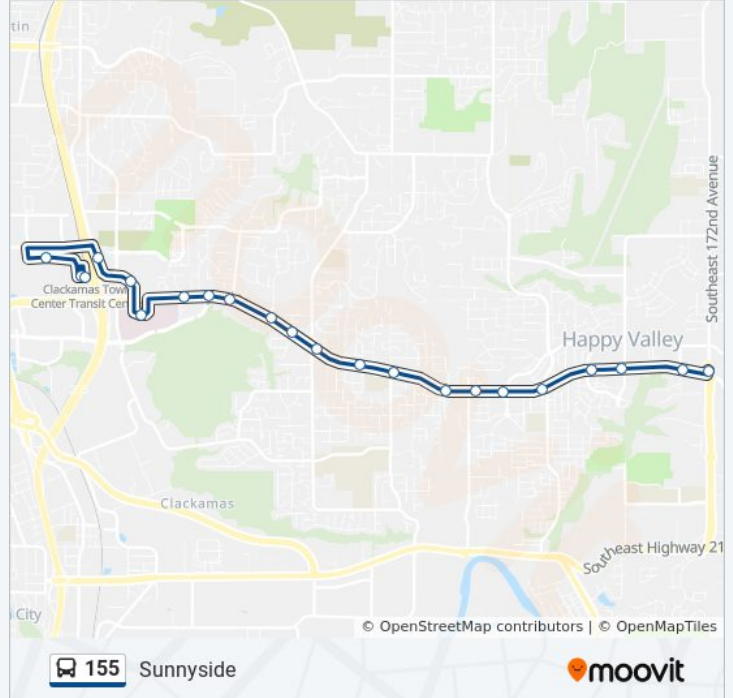

Use the Moovit App to find the closest 155 bus station near you and find out when is the next 155 bus arriving.

Direction: Clackamas Town Center Transit Center (South)

22 stops

[VIEW LINE SCHEDULE](#)

- SE 172nd & Sunnyside (South)
- SE Sunnyside & 169th (West)
- SE Sunnyside & 162nd (West)
- SE Sunnyside & 157th (West)
- SE Sunnyside & 152nd (West)
- SE Sunnyside & Misty Dr (West)
- SE Sunnyside & 142nd (West)
- SE Sunnyside & 140th (West)
- SE Sunnyside & 132nd (West)
- SE Sunnyside & 128th (West)
- SE Sunnyside & 122nd (West)
- SE Sunnyside & 119th (West)
- SE Sunnyside & 117th (West)
- SE Sunnyside & Valley View Ter (West)
- SE Sunnyside & Sunnybrook (West)
- SE Sunnyside & 105th (West)
- Kaiser Sunnyside Medical Center (West)
- 10100 Block SE Stevens Rd (North)
- SE Bob Schumacher & Monterey (North)
- Clackamas Town Center Mall (East)

155 bus Info

Direction: Clackamas Town Center Transit Center (South)

Stops: 22

Trip Duration: 20 min

Line Summary:

Clackamas Town Center TC (East)

Clackamas Town Center Transit Center (South)

Direction: SE 172nd & Sunnyside (South)

21 stops

[VIEW LINE SCHEDULE](#)

Clackamas Town Center Transit Center (South)

Clackamas Town Center Mall (West)

SE Bob Schumacher & Monterey (South)

10000 Block SE Stevens Rd (South)

SE Sunnyside & Stevens (East)

SE Sunnyside & 105th (East)

SE Sunnyside & Sunnybrook (East)

SE Sunnyside & Valley View Ter (East)

SE Sunnyside & 117th (East)

SE Sunnyside & 119th (East)

SE Sunnyside & 122nd (East)

SE Sunnyside & 128th (East)