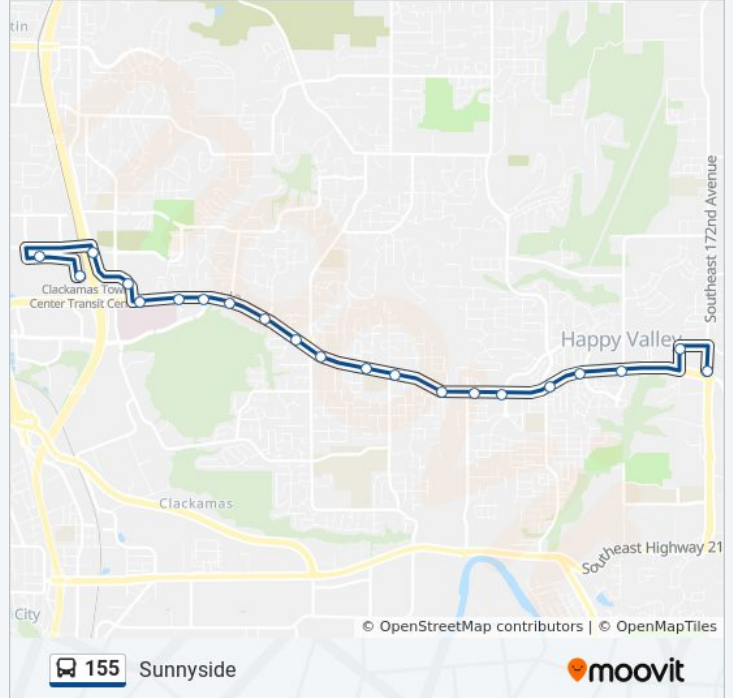

Direction: SE 172nd & Sunnyside (South)

Stops: 21

Trip Duration: 20 min

Line Summary:

SE Sunnyside & 162nd (East)

SE 169th & Misty (North)

SE 172nd & Sunnyside (South)

155 bus time schedules and route maps are available in an offline PDF at moovitapp.com. Use the [Moovit App](#) to see live bus times, train schedule or subway schedule, and step-by-step directions for all public transit in Portland, OR.