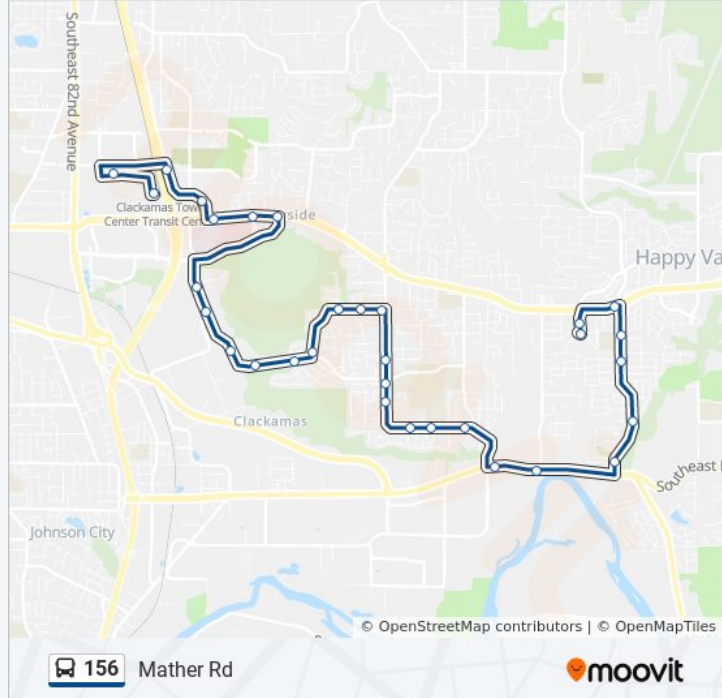

156 bus Info

Direction: Clackamas Town Center Transit Center (South)

Stops: 29

Trip Duration: 31 min

Line Summary:

SE 97th & Lawnfield (North)
 SE 97th & Talbert Dr (North)
 SE Sunnyside & 105th (West)
 Kaiser Sunnyside Medical Center (West)
 10100 Block SE Stevens Rd (North)
 SE Bob Schumacher & Monterey (North)
 Clackamas Town Center Mall (East)
 Clackamas Town Center TC (East)
 Clackamas Town Center Transit Center (South)

156 bus Info

Direction: SE Oregon Trail Dr & Hines (East)

Stops: 31

Trip Duration: 31 min

Line Summary:

SE 122nd & Mountain Sun Dr (South)

SE Hubbard & 125th (East)

SE Hubbard & 128th (East)

13300 Block SE Hubbard (East)

Hwy 212/224 & SE 135th (East)

Hwy 212/224 & SE 142nd (East)

SE 152nd & Morning Way (North)

SE 152nd & Ranger Dr (North)

SE 152nd & Bollam Dr (North)

SE 152nd & Oregon Trail Dr (North)

SE Sunnyside & 152nd (West)

14600 Block SE 147th (South)

SE Oregon Trail Dr & Hines (East)

156 bus time schedules and route maps are available in an offline PDF at moovitapp.com. Use the [Moovit App](#) to see live bus times, train schedule or subway schedule, and step-by-step directions for all public transit in Portland, OR.