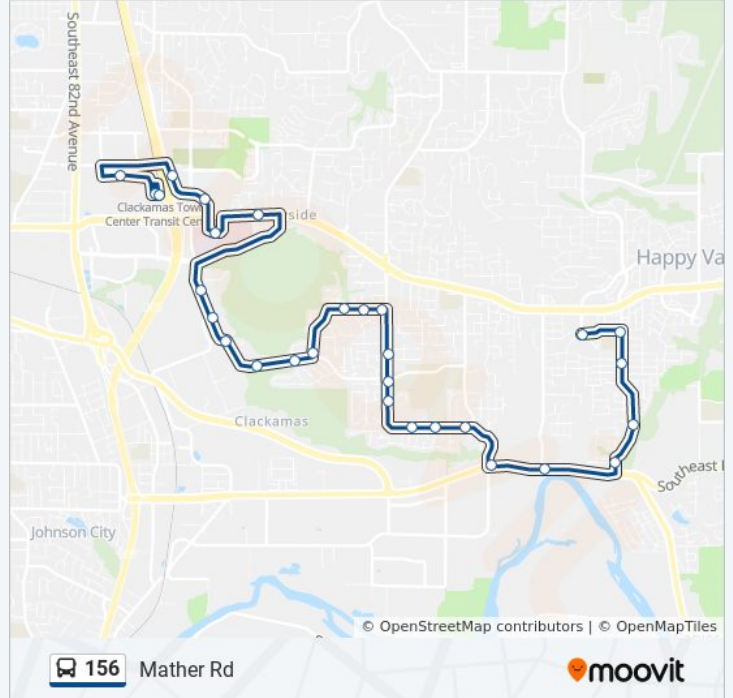

156 bus Info

Direction: Clackamas Town Center Transit Center (South)

Stops: 29

Trip Duration: 31 min

Line Summary:

SE 97th & Lawnfield (North)
 SE 97th & Talbert Dr (North)
 SE Sunnyside & 105th (West)
 Kaiser Sunnyside Medical Center (West)
 10100 Block SE Stevens Rd (North)
 SE Bob Schumacher & Monterey (North)
 Clackamas Town Center Mall (East)
 Clackamas Town Center TC (East)
 Clackamas Town Center Transit Center (South)

Direction: SE Oregon Trail Dr & Hines (East)

31 stops

[VIEW LINE SCHEDULE](#)

Clackamas Town Center Transit Center (South)
 Clackamas Town Center Mall (West)
 SE Bob Schumacher & Monterey (South)
 10000 Block SE Stevens Rd (South)
 SE Sunnyside & Stevens (East)
 SE Sunnyside & 105th (East)
 SE Sunnyside & Sunnybrook (East)
 SE 97th & Talbert Dr (South)
 SE 97th & Lawnfield (South)
 SE 97th & Park Mountain Lane (South)
 10500 Block SE Mather (East)
 SE Mather & Bliss (East)
 SE Mather & Summers Ln (North)
 SE Mather & 116th Ct (East)
 SE Mather & 119th Ct (East)
 SE Mather & 122nd (East)
 SE 122nd & Echo Valley (South)
 SE 122nd & Summers Lane (South)

156 bus Info

Direction: SE Oregon Trail Dr & Hines (East)

Stops: 31

Trip Duration: 31 min

Line Summary:

SE 122nd & Mountain Sun Dr (South)

SE Hubbard & 125th (East)

SE Hubbard & 128th (East)