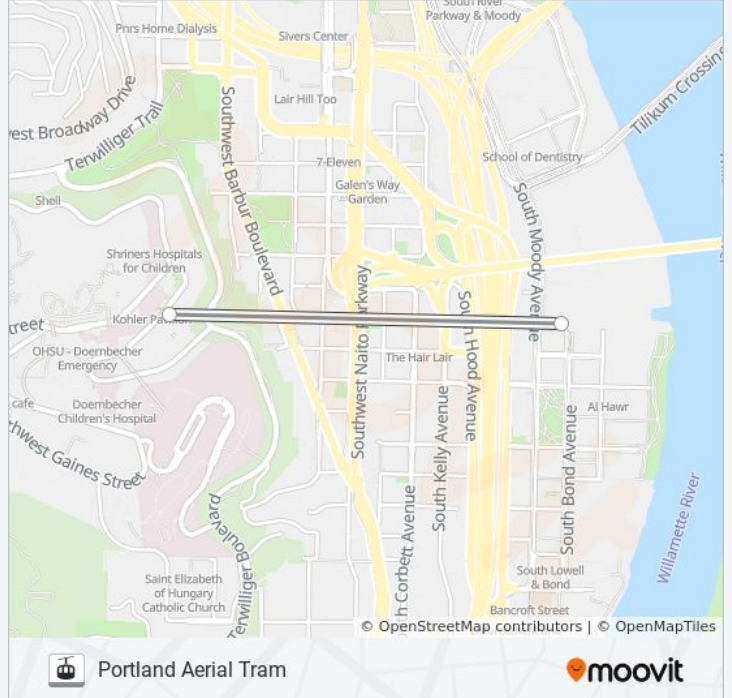

Use the Moovit App to find the closest PORTLAND AERIAL TRAM gondola station near you and find out when is the next PORTLAND AERIAL TRAM gondola arriving.

**Direction: Marquam Hill Upper Tram Terminal (East)**

2 stops

[VIEW LINE SCHEDULE](#)

South Waterfront Lower Tram Terminal (West)

Marquam Hill Upper Tram Terminal (East)

**PORTLAND AERIAL TRAM gondola Time Schedule**Marquam Hill Upper Tram Terminal (East) Route  
Timetable:

Sunday	Not Operational
Monday	5:30 AM - 9:25 PM
Tuesday	5:30 AM - 9:25 PM
Wednesday	5:30 AM - 9:25 PM
Thursday	5:30 AM - 9:25 PM
Friday	5:30 AM - 9:25 PM
Saturday	9:00 AM - 4:55 PM

**PORTLAND AERIAL TRAM gondola Info****Direction:** Marquam Hill Upper Tram Terminal (East)**Stops:** 2**Trip Duration:** 4 min**Line Summary:**

**Direction: South Waterfront Lower Tram Terminal (West)**

2 stops

[VIEW LINE SCHEDULE](#)

Marquam Hill Upper Tram Terminal (East)

South Waterfront Lower Tram Terminal (West)

**PORTLAND AERIAL TRAM gondola Time Schedule**