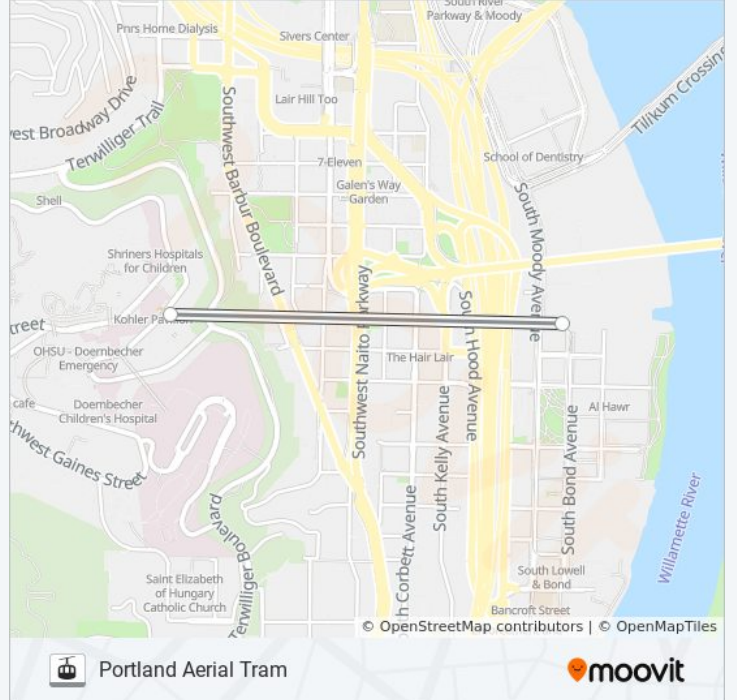

Use the Moovit App to find the closest PORTLAND AERIAL TRAM gondola station near you and find out when is the next PORTLAND AERIAL TRAM gondola arriving.

**Direction: Marquam Hill Upper Tram Terminal (East)**

**Direction: South Waterfront Lower Tram Terminal (West)**

2 stops

[VIEW LINE SCHEDULE](#)

Marquam Hill Upper Tram Terminal (East)

South Waterfront Lower Tram Terminal (West)

**PORTLAND AERIAL TRAM gondola Time Schedule**

South Waterfront Lower Tram Terminal (West) Route Timetable:

Sunday	Not Operational
Monday	5:30 AM - 9:25 PM
Tuesday	5:30 AM - 9:25 PM
Wednesday	5:30 AM - 9:25 PM
Thursday	5:30 AM - 9:25 PM
Friday	5:30 AM - 9:25 PM
Saturday	9:00 AM - 4:55 PM

**PORTLAND AERIAL TRAM gondola Info**

**Direction:** South Waterfront Lower Tram Terminal (West)

**Stops:** 2

**Trip Duration:** 4 min

**Line Summary:**

PORTLAND AERIAL TRAM gondola time schedules and route maps are available in an offline PDF at [moovitapp.com](https://moovitapp.com). Use the [Moovit App](#) to see live bus times, train schedule or subway schedule, and step-by-step directions for all public transit in Portland, OR.