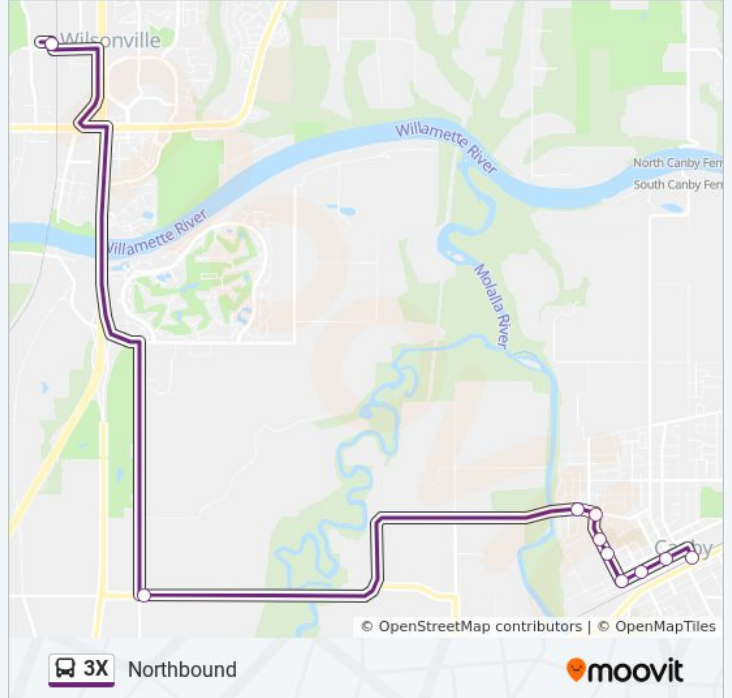

Direction: Northbound

12 stops

[VIEW LINE SCHEDULE](#)

Canby Transit Center - 100 NE 1st Avenue

2nd Ave at Holly St NB

2nd Ave at Elm St NB

2nd Ave at Cedar St NB

Cedar St at 5th Ave - Eccles Elementary NB

Cedar St at Dahlia Pl NB

Cedar St at Knights Bridge Rd NB

Knights Bridge Rd at Aspen Ct NB

Arndt Rd at Airport Rd NB

Wtc Drop Off A

Wtc Drop Off B

3x

3X bus Time Schedule

Northbound Route Timetable:

Sunday	Not Operational
Monday	5:55 AM - 7:00 PM
Tuesday	5:55 AM - 7:00 PM
Wednesday	5:55 AM - 7:00 PM
Thursday	5:55 AM - 7:00 PM
Friday	5:55 AM - 7:00 PM
Saturday	Not Operational

3X bus Info

Direction: Northbound

Stops: 12

Trip Duration: 20 min

Line Summary:

Direction: Southbound

11 stops

[VIEW LINE SCHEDULE](#)