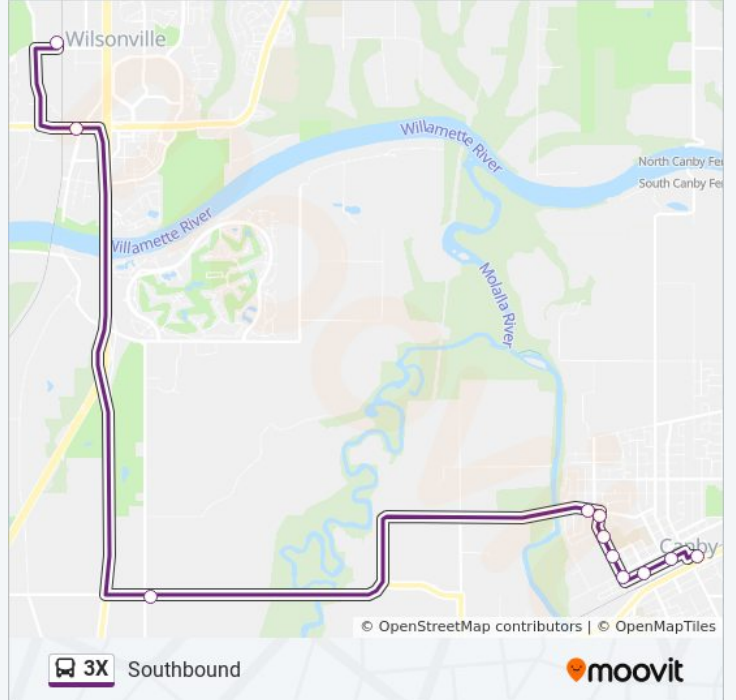

Direction: Northbound

12 stops

[VIEW LINE SCHEDULE](#)

Canby Transit Center - 100 NE 1st Avenue

2nd Ave at Holly St NB

2nd Ave at Elm St NB

2nd Ave at Cedar St NB

Cedar St at 5th Ave - Eccles Elementary NB

Cedar St at Dahlia Pl NB

Cedar St at Knights Bridge Rd NB

Knights Bridge Rd at Aspen Ct NB

Arndt Rd at Airport Rd NB

Wtc Drop Off A

Wtc Drop Off B

3x

3X bus Time Schedule

3x

Wilsonville Rd at Boones Ferry Rd EB

Arndt Rd at Airport Rd SB

Knights Bridge Rd at Aspen St SB

Cedar St at Knights Bridge Rd SB

Cedar St at 6th Ave SB

Cedar St at 5th Ave- Eccles Elementary SB

Cedar St at 2nd Ave SB

3X bus Info

Direction: Southbound

Stops: 11

Trip Duration: 19 min

Line Summary:

3X bus time schedules and route maps are available in an offline PDF at moovitapp.com. Use the [Moovit App](#) to see live bus times, train schedule or subway schedule, and step-by-step directions for all public transit in Portland, OR.