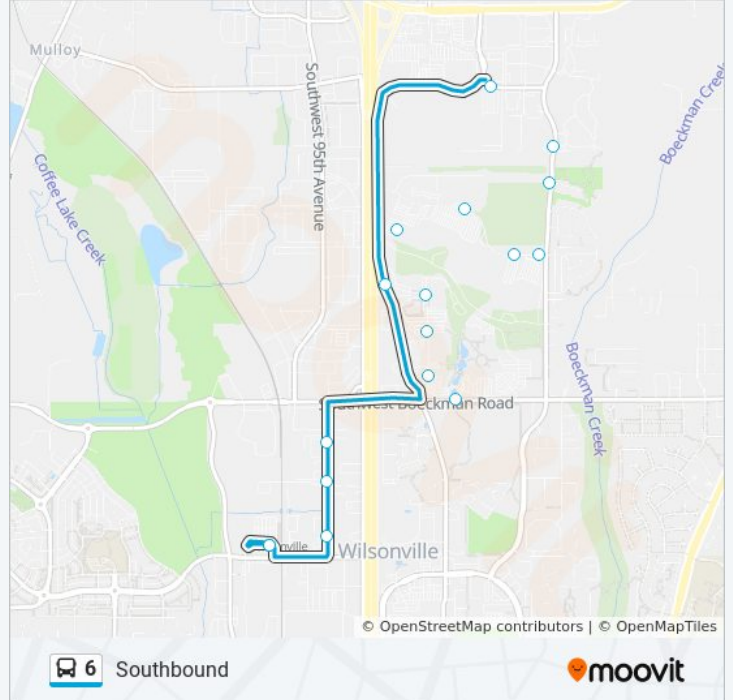

Direction: Northbound

17 stops

[VIEW LINE SCHEDULE](#)

6 Wtc

Boberg Rd at Barber St - Smart Office NB

28440 Boberg Rd - Walnut Mobile Park NB

Boberg Rd at Boeckman Rd NB

Parkway Ave at Boeckman Rd NB

- Burns Way at Parkway Center Dr SB
- Canyon Creek Rd at Canyon Creek Apts SB
- Canyon Creek Rd at Carriage Oaks Ln SB
- Printer Pkwy at Canyon Creek SB
- E Printer Pkwy - Xerox SB
- Printer Pkwy at ESS SB
- Parkway Woods West SB
- Parkway Ave - Pioneer Pacific College SB
- Rockwell Collins SB
- Flir SB
- Mentor Graphics SB
- Boeckman Rd at Mentor Graphics Driveway SB
- Boberg Rd at Boeckman Rd SB
- 28465 Boberg Rd - Walnut Mobile Park SB
- Boberg Rd at Barber St - Smart Office SB
- Wtc Drop Off A
- Wtc Drop Off B
- 6 Wtc

6 bus Time Schedule

Southbound Route Timetable:

Sunday	Not Operational
Monday	7:09 AM - 7:09 PM
Tuesday	7:09 AM - 7:09 PM
Wednesday	7:09 AM - 7:09 PM
Thursday	7:09 AM - 7:09 PM
Friday	7:09 AM - 7:09 PM
Saturday	Not Operational

6 bus Info

Direction: Southbound

Stops: 18

Trip Duration: 15 min

Line Summary:

6 bus time schedules and route maps are available in an offline PDF at moovitapp.com. Use the [Moovit App](#) to see live bus times, train schedule or subway schedule, and step-by-step directions for all public transit in Portland, OR.