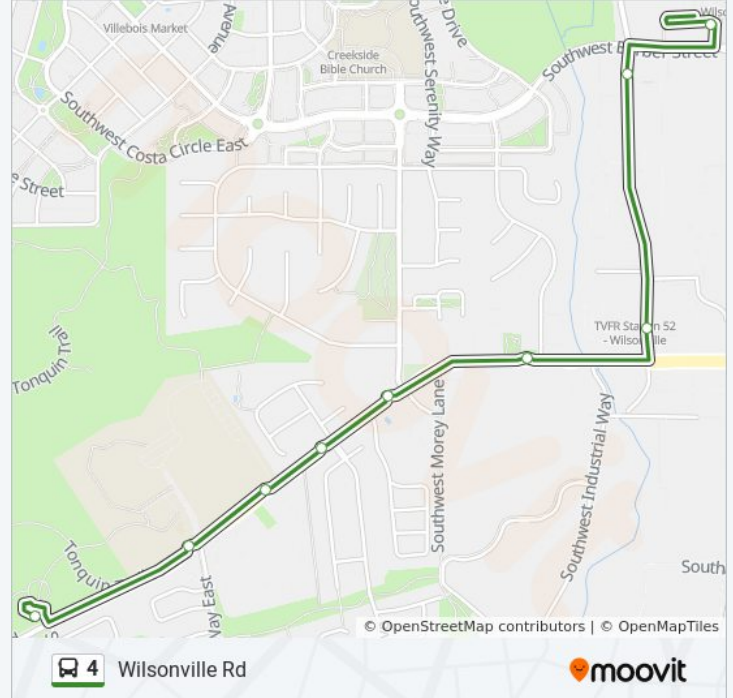

Direction: Westbound

28 stops

[VIEW LINE SCHEDULE](#)

Meridian Creek Middle School
 Wilsonville Rd at Landover Dr WB
 Wilsonville Rd at Meadows Loop WB
 Boeckman Creek Primary School WB
 Wilsonville High School WB
 Wilsonville Rd at Rose Ln WB
 Wilsonville Rd at Kolbe Ln WB
 Community Center / Civic Center
 City Hall at Courtside Dr WB
 Town Center Park at Courtside Dr
 Park Place - Sharis
 Lowrie Shopping Center at Boones Ferry Rd
 Bailey St - Subaru Dealership
 Boones Ferry Rd - Fred Meyer
 29800 Boones Ferry Rd
 Barber St at Boberg Rd WB
 Wtc Drop Off A
 Wtc Drop Off B

4 bus Info

Direction: Westbound

Stops: 28

Trip Duration: 23 min

Line Summary:

4 West

29911 Boones Ferry Rd SB - Route 4

Wilsonville Rd at Boones Ferry Rd WB

Wilsonville Rd at Kinsman Rd WB

Wilsonville Rd at Montebello Dr WB

Wilsonville Rd at Brown Rd WB

Wilsonville Rd at Guiss Way WB

Wood Middle School / Autumn Park Apts WB

Wilsonville Rd at Willamette Way E - Crest
Center WB

Wilsonville Rd at Graham Oaks Nature Park

4 bus time schedules and route maps are available in an offline PDF at moovitapp.com. Use the [Moovit App](#) to see live bus times, train schedule or subway schedule, and step-by-step directions for all public transit in Portland, OR.