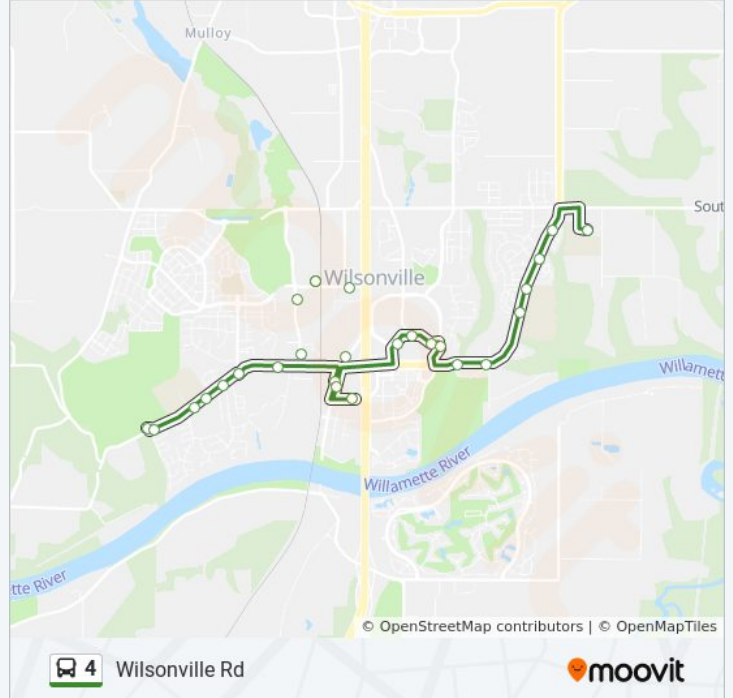

Wilsonville Rd

Get The App

The 4 bus line (Wilsonville Rd) has 2 routes. For regular weekdays, their operation hours are:
 (1) Eastbound: 4:50 AM - 7:36 PM (2) Westbound: 5:20 AM - 7:04 PM
 Use the Moovit App to find the closest 4 bus station near you and find out when is the next 4 bus arriving.

4 bus Info
Direction: Eastbound
Stops: 28
Trip Duration: 25 min
Line Summary:

Wilsonville Rd at Kolbe Ln EB
 Wilsonville Rd at Rose Ln EB
 Wilsonville High School EB
 Boeckman Creek Primary School EB
 Wilsonville Rd at Meadows Loop EB
 Wilsonville Rd at Landover Dr EB
 Meridian Creek Middle School

Direction: Westbound

28 stops

[VIEW LINE SCHEDULE](#)

Meridian Creek Middle School
 Wilsonville Rd at Landover Dr WB
 Wilsonville Rd at Meadows Loop WB
 Boeckman Creek Primary School WB
 Wilsonville High School WB
 Wilsonville Rd at Rose Ln WB
 Wilsonville Rd at Kolbe Ln WB
 Community Center / Civic Center
 City Hall at Courtside Dr WB
 Town Center Park at Courtside Dr
 Park Place - Sharis
 Lowrie Shopping Center at Boones Ferry Rd
 Bailey St - Subaru Dealership
 Boones Ferry Rd - Fred Meyer
 29800 Boones Ferry Rd
 Barber St at Boberg Rd WB
 Wtc Drop Off A
 Wtc Drop Off B

4 bus Info

Direction: Westbound

Stops: 28

Trip Duration: 23 min

Line Summary:

4 West

29911 Boones Ferry Rd SB - Route 4

Wilsonville Rd at Boones Ferry Rd WB