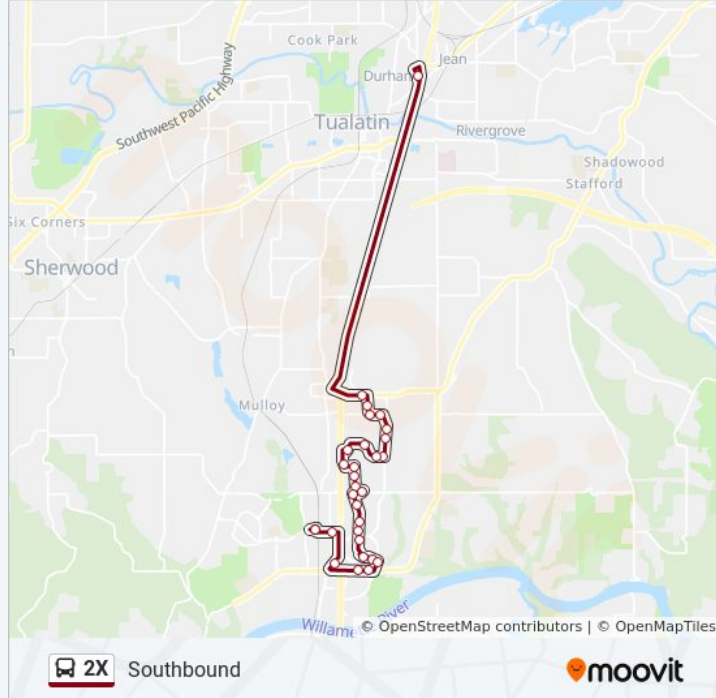

**2X bus Info**

**Direction:** Southbound

**Stops:** 31

**Trip Duration:** 30 min

**Line Summary:**

SB

Parkway Ave at Ash Meadows Rd - Jory Trail  
Apts SB

Parkway Ave at Town Center Lp SB

Parkway Ct at Town Center Loop - Regal Cinema  
SB

Goodwill at Courtside Dr

City Hall at Courtside Dr EB

City Hall / Civic Center

Wilsonville Rd at Rebekah St SB Library

Wilsonville Rd at Town Center Loop W SB

29800 Boones Ferry Rd

Barber St at Boberg Rd WB

Wtc Drop Off A

Wtc Drop Off B

Route 2x - Wilsonville Transit Center

**Direction:**

22 stops

[VIEW LINE SCHEDULE](#)