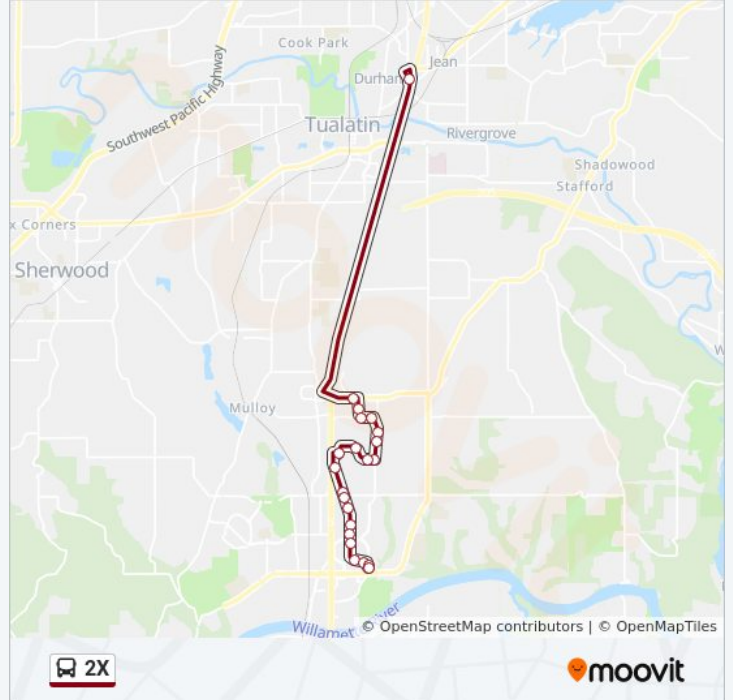

Parkway Ave at Ash Meadows Ln - Terrene Apts SB

Parkway Ave at Ash Meadows Rd - Jory Trail Apts SB

Parkway Ave at Town Center Lp SB

Parkway Ct at Town Center Loop - Regal Cinema SB

Goodwill at Courtside Dr

City Hall at Courtside Dr EB

City Hall / Civic Center

Community Center / Civic Center

2X bus time schedules and route maps are available in an offline PDF at moovitapp.com. Use the [Moovit App](#) to see live bus times, train schedule or subway schedule, and step-by-step directions for all public transit in Portland, OR.

[About Moovit](#) • [MaaS Solutions](#) • [Supported Countries](#) • [Mooviter Community](#)

© 2024 Moovit - All Rights Reserved

Check Live Arrival Times