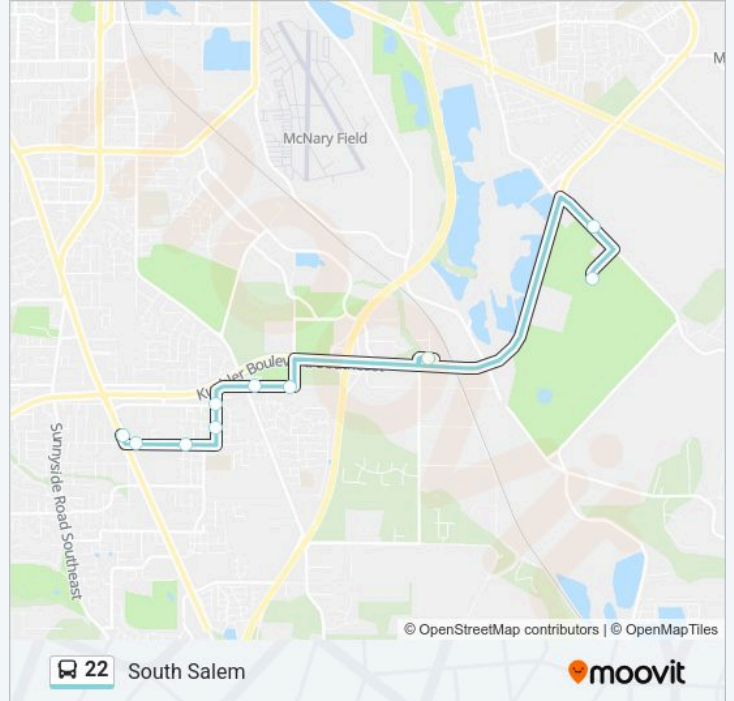

🚏 22 Line

South Salem

Get The App

The 22 bus line (South Salem) has 2 routes. For regular weekdays, their operation hours are:

(1) South Salem: 5:45 AM-11:12 PM(2) Aumsville Hwy: 5:26 AM-11:04 PM

Use the Moovit App to find the closest 22 bus station near you and find out when is the next 22 bus arriving.

**Direction: South Salem**

10 stops

[VIEW LINE SCHEDULE](#)

Truax @ Aumsville Hwy

Aumsville Hwy @ Depot

Trelstad @ Burrignt

Boone @ 27th

Boone @ Battle Creek

Reed @ Barnes

Reed @ Shilo

Baxter @ Snowflake

Baxter @ Commercial

Commercial @ Baxter

**22 bus Time Schedule**

South Salem Route Timetable:

Monday	5:45 AM-11:12 PM
Tuesday	5:45 AM-11:12 PM
Wednesday	5:45 AM-11:12 PM
Thursday	5:45 AM-11:12 PM
Friday	5:45 AM-11:12 PM
Saturday	6:14 AM-10:03 PM
Sunday	7:13 AM-7:53 PM

**22 bus Info**

**Direction:** South Salem

**Stops:** 10

**Trip Duration:** 24 min

**Line Summary:**

**Direction: Aumsville Hwy**

8 stops

[VIEW LINE SCHEDULE](#)