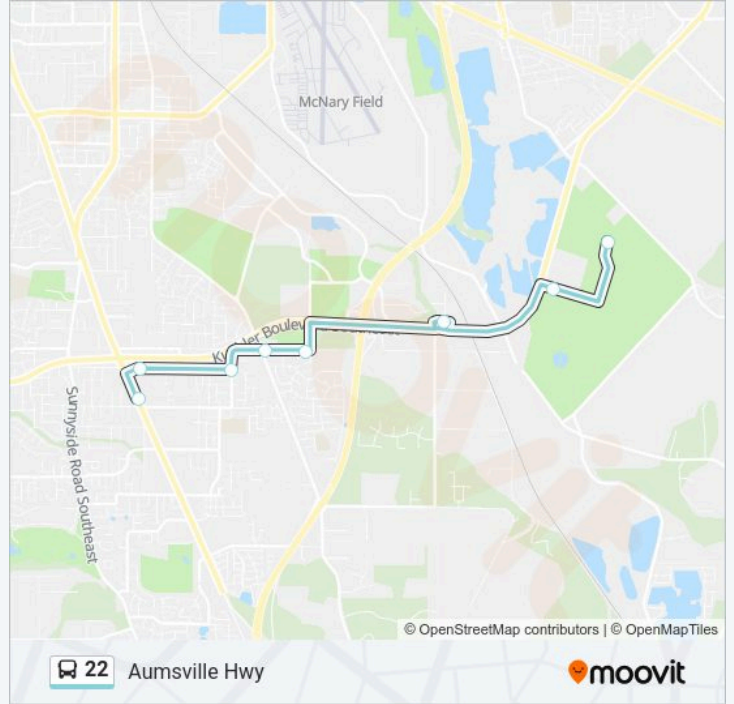

**Direction: South Salem**

10 stops

[VIEW LINE SCHEDULE](#)

Truax @ Aumsville Hwy

Aumsville Hwy @ Depot

Trelstad @ Burrignt

Boone @ 27th

Boone @ Battle Creek

**22 bus Info**

**Direction:** South Salem

**Stops:** 10

**Trip Duration:** 24 min

**Line Summary:**

**Direction: Aumsville Hwy**

8 stops

[VIEW LINE SCHEDULE](#)

Commercial @ Baxter

Barnes @ Les Schwab

Barnes @ Reed

Boone @ Battle Creek

Boone @ 27th

Trelstad @ Burrignt

Mill Creek Dr @ Logistics

Truax @ Aumsville Hwy

**22 bus Info**

**Direction:** Aumsville Hwy

**Stops:** 8

**Trip Duration:** 18 min

**Line Summary:**

22 bus time schedules and route maps are available in an offline PDF at [moovitapp.com](https://moovitapp.com). Use the Moovit App to see live bus times, train schedule or subway schedule, and step-by-step directions for all public transit in Portland, OR.