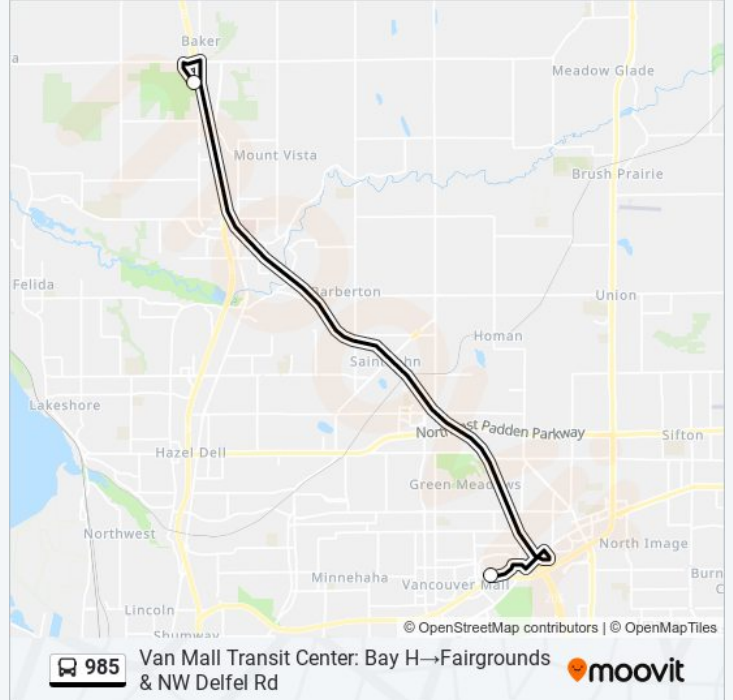

**Direction: Fairgrounds & NW Delfel Rd→Van Mall
Transit Center: Bay H**

2 stops

[VIEW LINE SCHEDULE](#)

Fairgrounds & NW Delfel Rd

Van Mall Transit Center

985 bus Time Schedule

Fairgrounds & NW Delfel Rd→Van Mall Transit
Center: Bay H Route Timetable:

Stops: 2

Trip Duration: 25 min

Line Summary:

Direction: Van Mall Transit Center: Bay H → Fairgrounds & NW Delfel Rd

2 stops

[VIEW LINE SCHEDULE](#)

Van Mall Transit Center

Fairgrounds & NW Delfel Rd

985 bus Time Schedule

Van Mall Transit Center: Bay H → Fairgrounds & NW Delfel Rd Route Timetable:

Sunday	12:00 PM - 10:00 PM
Monday	Not Operational
Tuesday	Not Operational
Wednesday	Not Operational
Thursday	Not Operational
Friday	Not Operational
Saturday	12:00 PM - 10:00 PM

985 bus Info

Direction: Van Mall Transit Center: Bay H → Fairgrounds & NW Delfel Rd

Stops: 2

Trip Duration: 25 min

Line Summary:

985 bus time schedules and route maps are available in an offline PDF at moovitapp.com. Use the [Moovit App](#) to see live bus times, train schedule or subway schedule, and step-by-step directions for all public transit in Portland, OR.