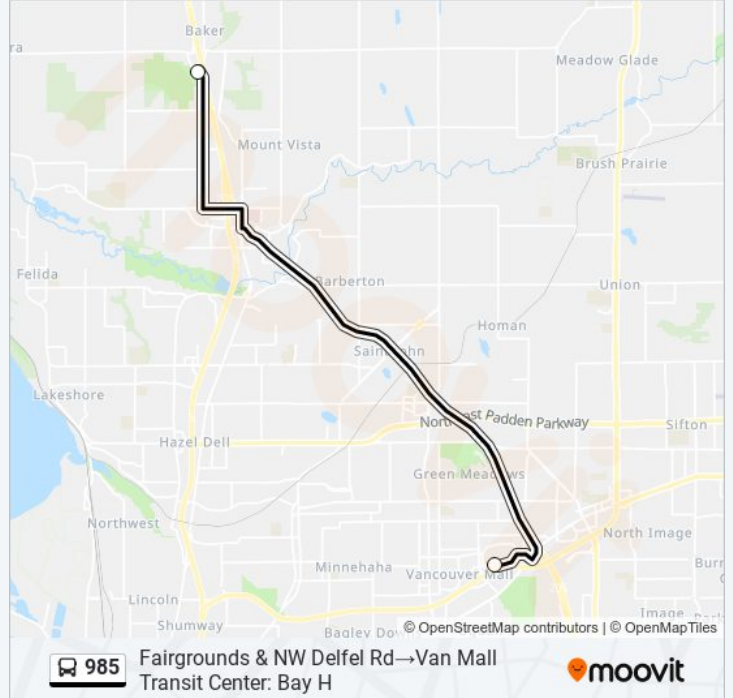

**Direction: Fairgrounds & NW Delfel Rd→Van Mall
Transit Center: Bay H**

2 stops

[VIEW LINE SCHEDULE](#)

Fairgrounds & NW Delfel Rd

Van Mall Transit Center

985 bus Time Schedule

Fairgrounds & NW Delfel Rd→Van Mall Transit
Center: Bay H Route Timetable:

Sunday	12:30 PM - 11:00 PM
Monday	Not Operational
Tuesday	Not Operational
Wednesday	Not Operational
Thursday	Not Operational
Friday	Not Operational
Saturday	12:30 PM - 11:00 PM

985 bus Info

Direction: Fairgrounds & NW Delfel Rd→Van Mall
Transit Center: Bay H

Stops: 2

Trip Duration: 25 min

Line Summary:

Direction: Van Mall Transit Center: Bay H → Fairgrounds & NW Delfel Rd

2 stops

[VIEW LINE SCHEDULE](#)

Van Mall Transit Center

Fairgrounds & NW Delfel Rd

985 bus Info

Direction: Van Mall Transit Center: Bay H → Fairgrounds & NW Delfel Rd

Stops: 2

Trip Duration: 25 min

Line Summary:

985 bus time schedules and route maps are available in an offline PDF at moovitapp.com. Use the [Moovit App](#) to see live bus times, train schedule or subway schedule, and step-by-step directions for all public transit in Portland, OR.