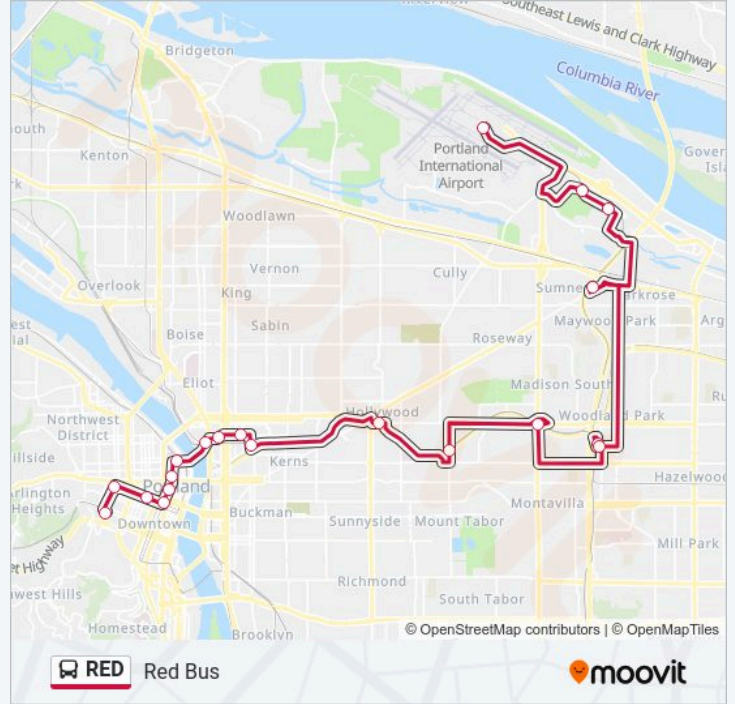

RED bus Info

Direction: Portland International Airport - Arrivals

Stops: 20

Trip Duration: 70 min

Line Summary:

Direction: SW 18th & Goose Hollow Max Station
 20 stops
[VIEW LINE SCHEDULE](#)

- Portland International Airport - Arrivals
- NE Cascades Pkwy & Mt Hood Max Stn
- 9900 Block NE Cascades Pkwy
- Parkrose/ Sumner Transit Center (East)
- NE Pacific St & the Oregon Clinic
- Gateway Transit Center
- NE 82nd & 82nd Ave Max Stn/I-84
- NE 60th & 60th Ave Max Stn/I-84
- NE Halsey & 42nd (Hollywood)
- NE 11th & Holladay
- NE Multnomah & 9th
- NE Multnomah & 3rd WB
- Rose Quarter Transit Center
- NW Glisan & 3rd
- NW 5th & Couch St
- SW 5th & Oak St
- Sw 5th & Morrison
- SW Morrison & 10th

RED bus Time Schedule
 SW 18th & Goose Hollow Max Station Route
 Timetable:

Monday	1:10 AM-1:50 AM
Tuesday	1:10 AM-1:50 AM
Wednesday	1:10 AM-1:50 AM
Thursday	1:10 AM-1:50 AM
Friday	1:10 AM-1:50 AM
Saturday	1:10 AM-1:50 AM
Sunday	1:10 AM-1:50 AM

RED bus Info
Direction: SW 18th & Goose Hollow Max Station
Stops: 20
Trip Duration: 70 min
Line Summary:

SW 18th & Morrison

SW 18th & Goose Hollow Max Station

RED bus time schedules and route maps are available in an offline PDF at moovitapp.com. Use the Moovit App to see live bus times, train schedule or subway schedule, and step-by-step directions for all public transit in Portland, OR.