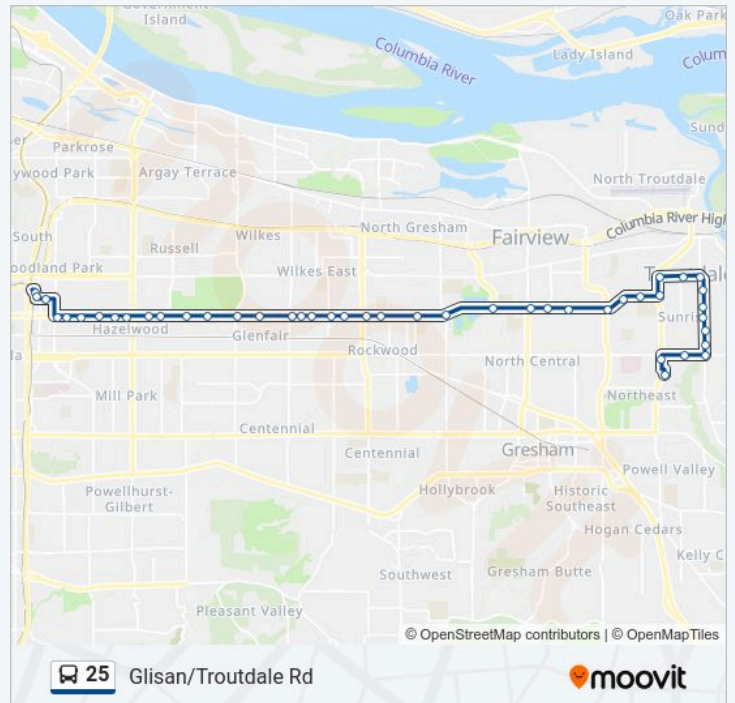

25 bus Info

Direction: Gateway TC (Drop Off Only Stop)

Stops: 45

Trip Duration: 41 min

Line Summary:

- NE Glisan & 202nd
- NE Glisan & 194th
- NE Glisan & 185th Pl
- NE Glisan & 181st
- NE Glisan & 176th
- NE Glisan & 172nd
- NE Glisan & 167th Pl
- NE Glisan & 165th
- NE Glisan & 162nd
- NE Glisan & 155th
- NE Glisan & 148th
- NE Glisan & 141st
- NE Glisan & 136th
- NE Glisan & 128th
- NE Glisan & 127th
- NE Glisan & 122nd
- NE Glisan & 117th
- NE Glisan & 113th
- NE Glisan & 108th
- NE Glisan & 104th
- NE Glisan & 102nd
- 10000 Block NE Pacific St
- NE Pacific St & the Oregon Clinic
- Gateway Transit Center

SW Cherry Park & Imagination Way

SW 257th & 16th Way

SW 257th & Cherry Park

SW Cherry Park & Hensley

SW Cherry Park & Troutdale Rd

S Troutdale Rd & SW Chapman

S Troutdale & SE 19th

Sunday

6:00 AM-8:30 PM

25 bus Info

Direction: Mt Hood Community College Main Stop

Stops: 44

Trip Duration: 40 min

Line Summary:

S Troutdale & SW 21st

S Troutdale & SE Beavercreek

3000 Block S Troutdale

S Troutdale & SE Stark

SE Stark & SW Corbeth Lane

NE Kane & SE Stark

Mt Hood Community College Main Stop

25 bus time schedules and route maps are available in an offline PDF at moovitapp.com. Use the Moovit App to see live bus times, train schedule or subway schedule, and step-by-step directions for all public transit in Portland, OR.