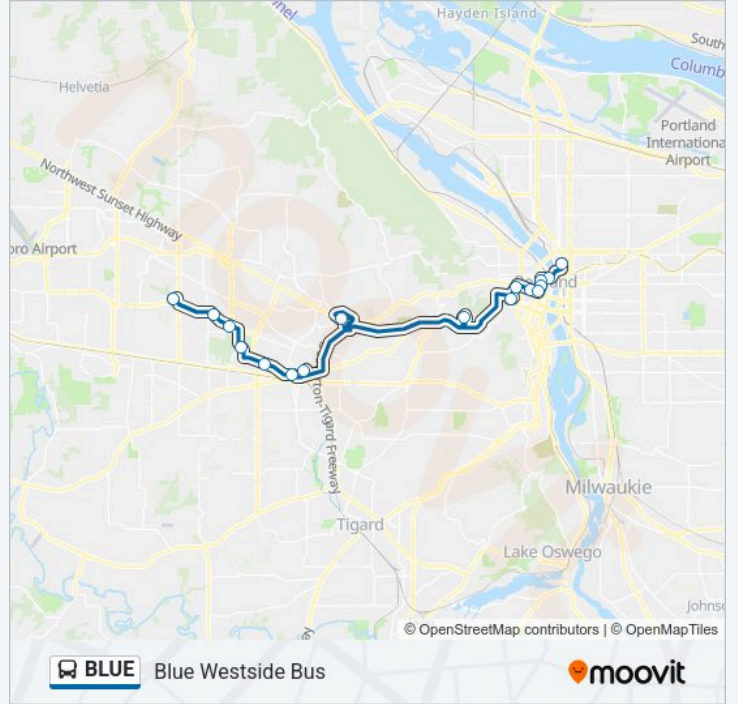

Use the Moovit App to find the closest BLUE bus station near you and find out when is the next BLUE bus arriving.

Direction: Willow Creek Transit Center

9 stops

[VIEW LINE SCHEDULE](#)

SW Adams & W Main

SE Washington & 3rd

NE Cherry Dr & Century Blvd

NE Cornell & 48th

NE Veterans Dr & 34th

SE 12th & Washington

SE Baseline St & 7th

SE Baseline St & 3rd

SW Adams & W Main

BLUE bus Time Schedule

Direction: Willow Creek Transit Center

Stops: 17

Trip Duration: 53 min

Line Summary:

Direction: Rose Quarter Transit Center

17 stops

[VIEW LINE SCHEDULE](#)

- Willow Creek Transit Center
- W Baseline & Baseline/Jenkins
- SW Jenkins & Merlo Rd
- SW 153rd & 154th Terrace
- 14100 Block SW Millikan
- SW Millikan Way & Rose Biggi Ave
- Beaverton Transit Center
- Sunset Transit Center
- Max Station/Oregon Zoo
- SW 18th & Goose Hollow Max Station
- SW 18th & Morrison
- SW Alder & 10th
- Sw 6th & Washington
- SW 6th & Pine St
- NW 6th & Davis St
- NW Everett & 2nd
- Rose Quarter Transit Center

Direction: Rose Quarter Transit Center

Stops: 17

Trip Duration: 61 min

Line Summary:

BLUE bus time schedules and route maps are available in an offline PDF at moovitapp.com. Use the Moovit App to see live bus times, train schedule or subway schedule, and step-by-step directions for all public transit in Portland, OR.