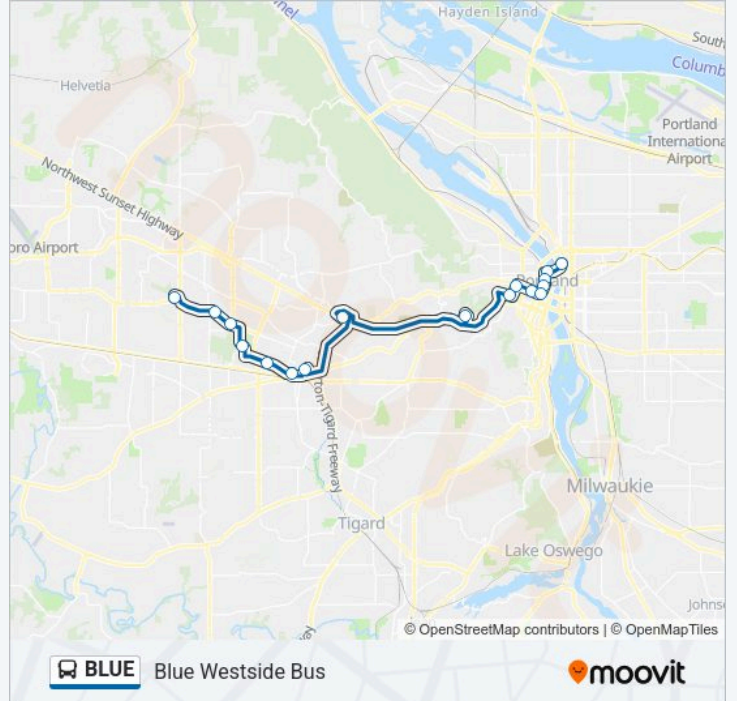

Use the Moovit App to find the closest BLUE bus station near you and find out when is the next BLUE bus arriving.

Direction: Willow Creek Transit Center

9 stops

[VIEW LINE SCHEDULE](#)

SW Adams & W Main

SE Washington & 3rd

NE Cherry Dr & Century Blvd

NE Cornell & 48th

NE Veterans Dr & 34th

SE 12th & Washington

SE Baseline St & 7th

SE Baseline St & 3rd

SW Adams & W Main

BLUE bus Time Schedule

BLUE bus Info

Direction: SW Adams & W Main

Stops: 9

Trip Duration: 24 min

Line Summary:

Direction: Willow Creek Transit Center

17 stops

[VIEW LINE SCHEDULE](#)

Direction: Willow Creek Transit Center

Stops: 17

Trip Duration: 53 min

Line Summary:

Direction: Rose Quarter Transit Center

17 stops

[VIEW LINE SCHEDULE](#)

- Willow Creek Transit Center
- W Baseline & Baseline/Jenkins
- SW Jenkins & Merlo Rd
- SW 153rd & 154th Terrace
- 14100 Block SW Millikan
- SW Millikan Way & Rose Biggi Ave
- Beaverton Transit Center
- Sunset Transit Center
- Max Station/Oregon Zoo
- SW 18th & Goose Hollow Max Station
- SW 18th & Morrison
- SW Alder & 10th
- Sw 6th & Washington
- SW 6th & Pine St
- NW 6th & Davis St
- NW Everett & 2nd
- Rose Quarter Transit Center