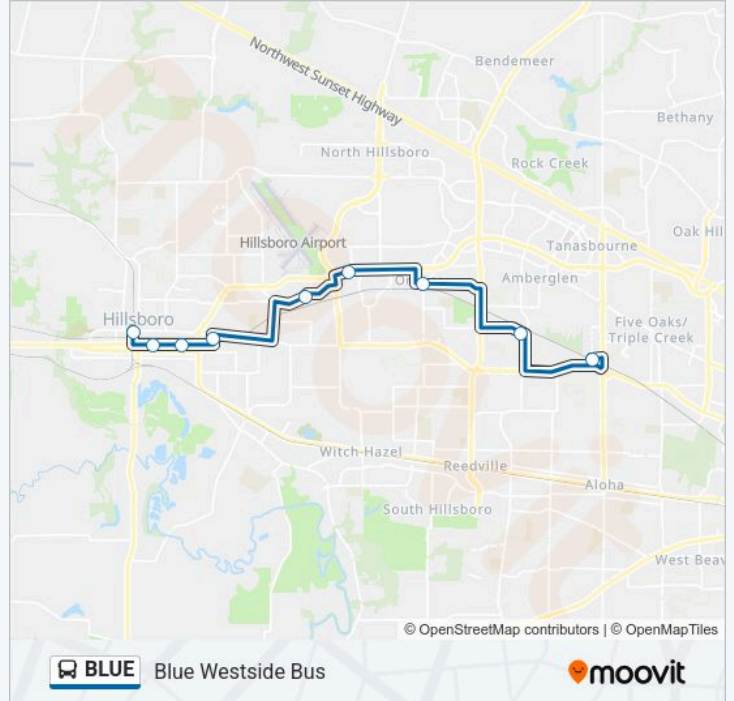

Use the Moovit App to find the closest BLUE bus station near you and find out when is the next BLUE bus arriving.

Direction: Willow Creek Transit Center

9 stops

[VIEW LINE SCHEDULE](#)

SW Adams & W Main

SE Washington & 3rd

BLUE bus Info**Direction:** Willow Creek Transit Center**Stops:** 9**Trip Duration:** 29 min**Line Summary:**

Direction: SW Adams & W Main

9 stops

[VIEW LINE SCHEDULE](#)

Willow Creek Transit Center

NE Quatama & NW Sunbird

NE Cherry Dr & Century Blvd

NE Cornell & 48th

NE Veterans Dr & 34th

SE 12th & Washington

SE Baseline St & 7th

SE Baseline St & 3rd

SW Adams & W Main

BLUE bus Time Schedule

BLUE bus Info

Direction: SW Adams & W Main

Stops: 9

Trip Duration: 24 min

Line Summary:

Direction: Willow Creek Transit Center

17 stops

[VIEW LINE SCHEDULE](#)