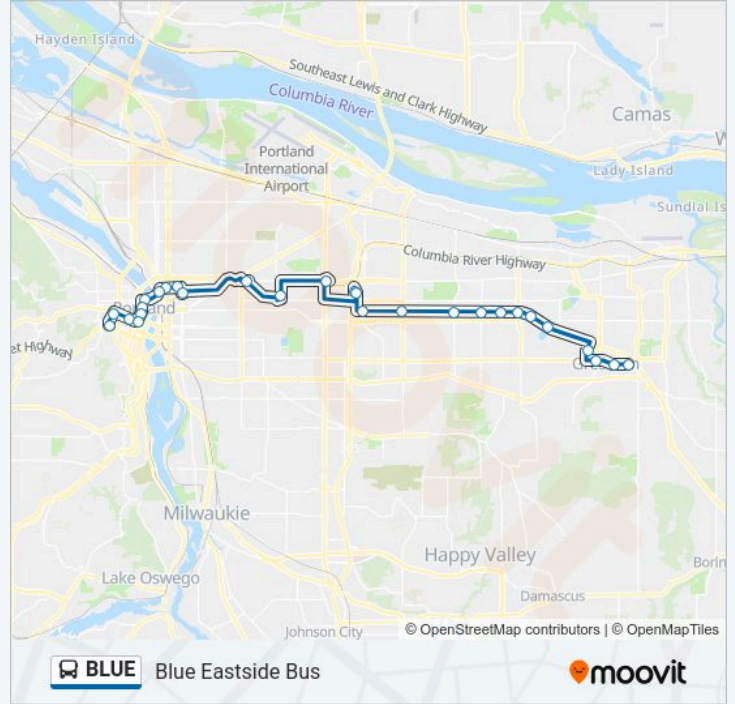

Direction: Cleveland Ave Park & Ride

28 stops

[VIEW LINE SCHEDULE](#)

SW 18th & Goose Hollow Max Station

SW 18th & Morrison

SW Alder & 10th

Sw 6th & Washington

SW 6th & Pine St

NW Division & Victoria

Gresham Central Transit Center

Cleveland Ave Park & Ride

Direction: SW 18th & Goose Hollow Max Station

28 stops

[VIEW LINE SCHEDULE](#)

Cleveland Ave Park & Ride

Gresham Central Transit Center

BLUE bus Info

Direction: SW 18th & Goose Hollow Max Station

Stops: 28

Trip Duration: 66 min

Line Summary:

NE Multnomah & 9th

NE Multnomah & 3rd WB

Rose Quarter Transit Center

NW Glisan & 3rd

NW 5th & Couch St

SW 5th & Oak St

Sw 5th & Morrison

SW Morrison & 10th

SW 18th & Morrison

SW 18th & Goose Hollow Max Station

BLUE bus time schedules and route maps are available in an offline PDF at moovitapp.com. Use the Moovit App to see live bus times, train schedule or subway schedule, and step-by-step directions for all public transit in Portland, OR.