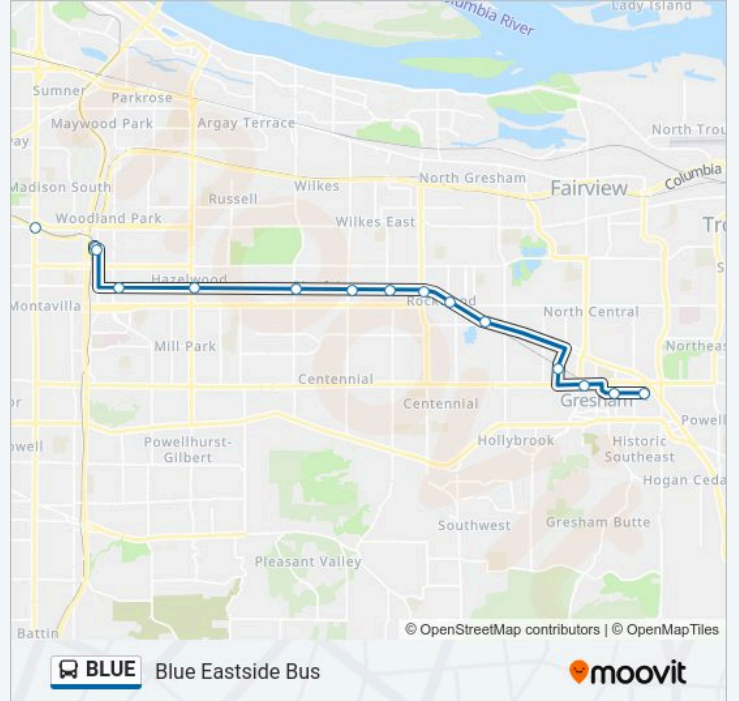

Direction: Cleveland Ave Park & Ride

28 stops

[VIEW LINE SCHEDULE](#)

SW 18th & Goose Hollow Max Station

SW 18th & Morrison

SW Alder & 10th

Sw 6th & Washington

SW 6th & Pine St

BLUE bus Info**Direction:** Cleveland Ave Park & Ride**Stops:** 28**Trip Duration:** 39 min**Line Summary:**

E Burnside & SE 181st

E Burnside & SE 187th/188th

E Burnside & SE 197th

NW Civic Dr & Civic Dr Max Stn

NW Division & Victoria

Gresham Central Transit Center

Cleveland Ave Park & Ride

Direction: SW 18th & Goose Hollow Max Station

28 stops

[VIEW LINE SCHEDULE](#)

Cleveland Ave Park & Ride

Gresham Central Transit Center

BLUE bus Info

Direction: SW 18th & Goose Hollow Max Station

Stops: 28

Trip Duration: 66 min

Line Summary:

NE Multnomah & 9th

NE Multnomah & 3rd WB

Rose Quarter Transit Center