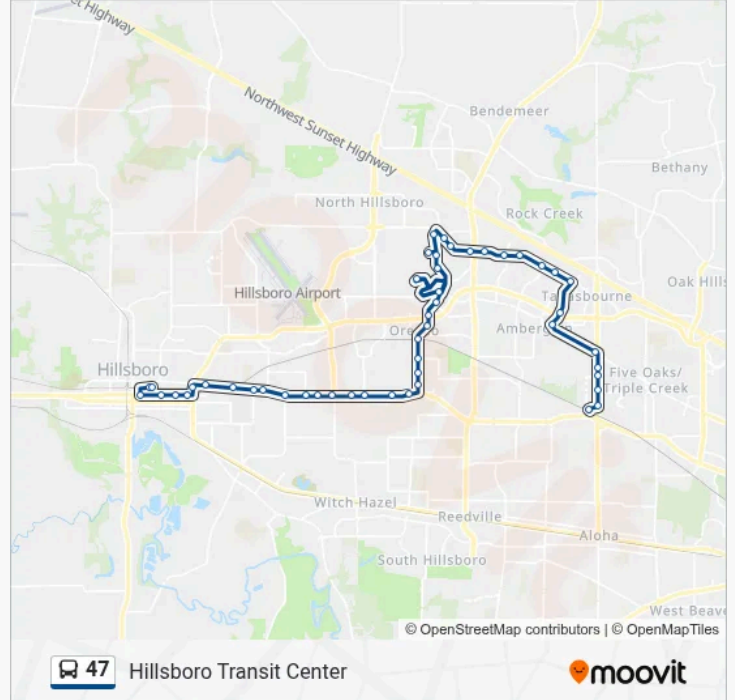

E Main & NE 53rd

E Main & NE 49th

E Main & NE Brookwood

E Main & NE 40th

E Main & NE 37th

E Main & NE 32nd

E Main & SE 26th

E Main & SE 24th

E Main & SE 18th

E Main & NE 12th

SE 10th & Washington

SE Baseline St & 9th

SE Baseline St & 7th

SE Baseline St & 5th

SE Baseline St & 2nd

Hillsboro Transit Center

Hillsboro Transit Center

Direction: NE Orenco Station Loop & Max Station

27 stops

[VIEW LINE SCHEDULE](#)

47 bus Time Schedule

NE Orenco Station Loop & Max Station Route

Timetable:

Monday

6:38 AM-6:35 PM

Willow Creek Transit Center

SW 185th & Salix Terrace

NW 185th & Heritage Pkwy

NW 185th & NE Holly St

700 Block NW 185th

NE Walker & 185th

NE Walker & Stucki