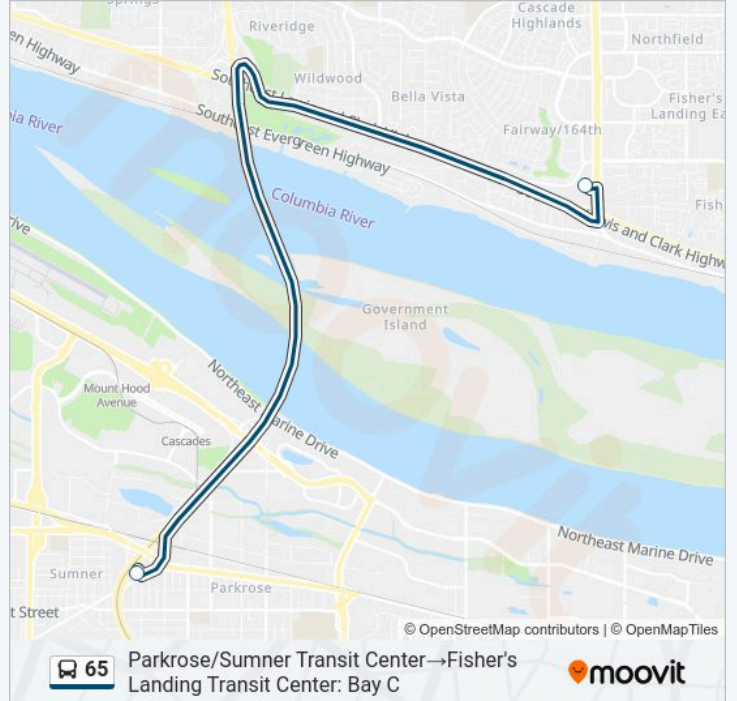

 **65 Line****Parkrose/Sumner Transit Center→Fisher's Landing
Transit Center: Bay C**[Get The App](#)

The 65 bus line (Parkrose/Sumner Transit Center→Fisher's Landing Transit Center: Bay C) has 2 routes. For regular weekdays, their operation hours are:

**Direction: Parkrose/Sumner Transit
Center→Fisher's Landing Transit Center: Bay C**

2 stops

[VIEW LINE SCHEDULE](#)

Parkrose/ Sumner Transit Center (East)

Fisher's Landing Transit Center

65 bus Time Schedule

Parkrose/Sumner Transit Center→Fisher's Landing
Transit Center: Bay C Route Timetable:

Monday	6:01 AM-12:26 AM
Tuesday	6:01 AM-12:26 AM
Wednesday	6:01 AM-12:26 AM
Thursday	6:01 AM-12:26 AM
Friday	6:01 AM-12:26 AM
Saturday	7:40 AM-12:10 AM
Sunday	7:40 AM-12:10 AM

65 bus Info

Direction: Parkrose/Sumner Transit Center→Fisher's
Landing Transit Center: Bay C

Stops: 2

Trip Duration: 13 min

Line Summary:

Direction: Fisher's Landing Transit Center: Bay C → Parkrose/Sumner Transit Center