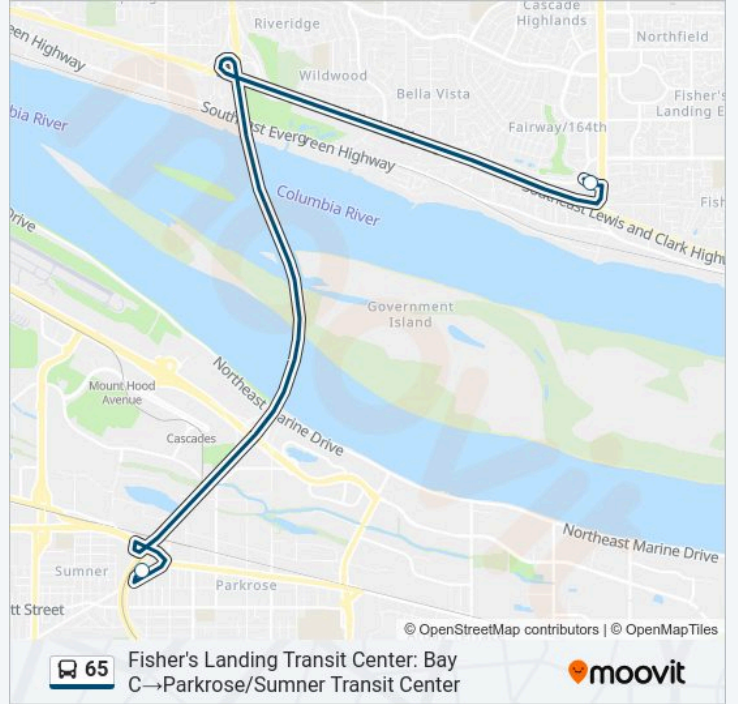

65 bus time schedules and route maps are available in an offline PDF at moovitapp.com. Use the Moovit App to see live bus times, train schedule or subway schedule, and step-by-step directions for all public transit in Portland, OR.

© 2025 Moovit - All Rights Reserved