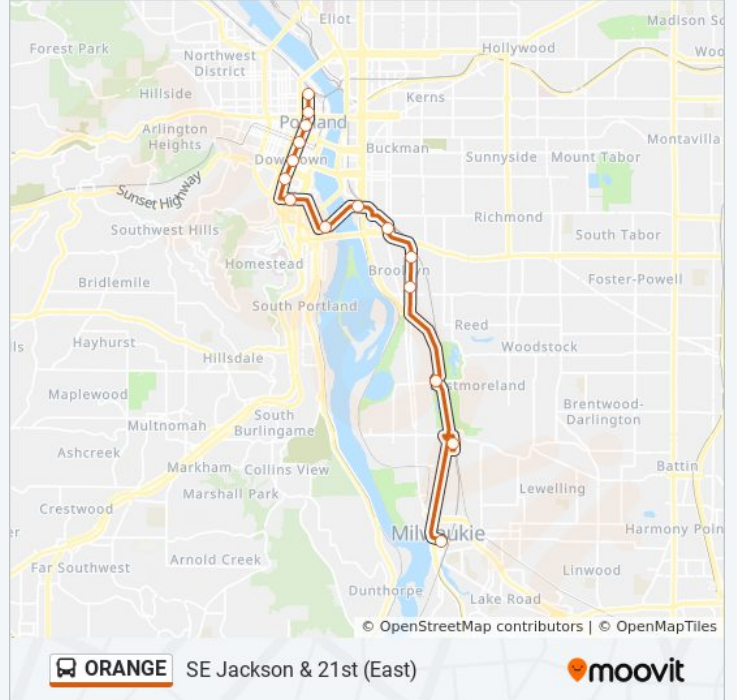

SE Jackson & 21st (East)

[Get The App](#)

The ORANGE bus line SE Jackson & 21st (East) has one route. For regular weekdays, their operation hours are: (1) SE Jackson & 21st (East): 12:09 AM - 12:43 AM
Use the Moovit App to find the closest ORANGE bus station near you and find out when is the next ORANGE bus arriving.

Direction: SE Jackson & 21st (East)

15 stops

[VIEW LINE SCHEDULE](#)

Union Station/NW 5th & Glisan
NW 5th & Couch St
SW 5th & Oak St
Pioneer Place/SW 5th Avenue
City Hall/SW 5th & Jefferson
PSU Urban Center/SW 5th & Mill St
300 Block SW Lincoln (East)
South Waterfront/S Moody (East)
OMSI/SE Water (East)
SE Milwaukie & Gideon (South)
SE 17th & Rhine (South)
SE 17th & Mall (South)
SE 23rd & Bybee (South)
SE Tacoma Park & Ride (South)
SE Jackson & 21st (East)

ORANGE bus Time Schedule

SE Jackson & 21st (East) Route Timetable:

Sunday	12:43 AM
Monday	12:43 AM
Tuesday	12:09 AM - 12:43 AM
Wednesday	12:09 AM - 12:43 AM
Thursday	12:09 AM - 12:43 AM
Friday	12:09 AM - 12:43 AM
Saturday	12:09 AM - 12:43 AM

ORANGE bus Info**Direction:** SE Jackson & 21st (East)**Stops:** 15**Trip Duration:** 32 min**Line Summary:**

ORANGE bus time schedules and route maps are available in an offline PDF at moovitapp.com. Use the [Moovit App](#) to see live bus times, train schedule or subway schedule, and step-by-step directions for all public transit in Portland, OR.