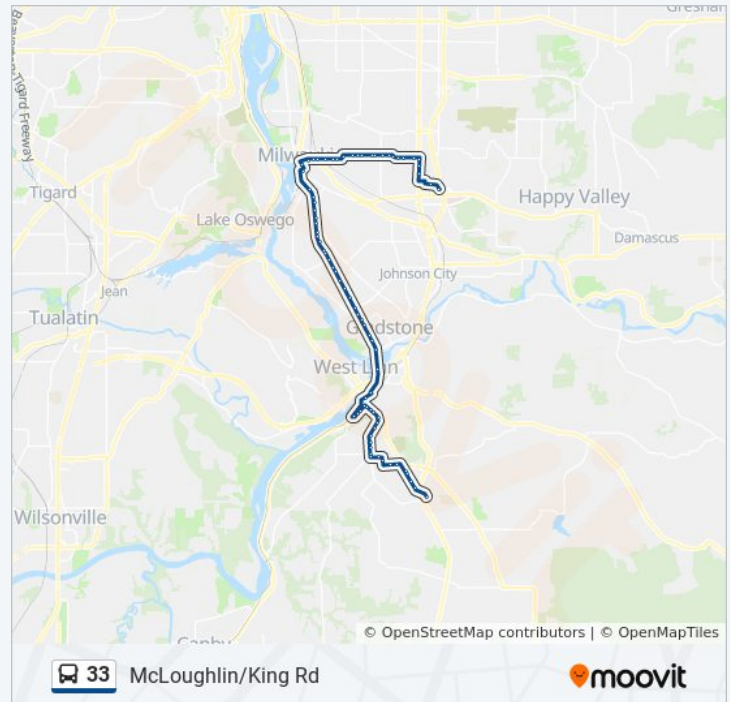

5:28 AM - 11:51 PM

33 bus Info

Direction: Clackamas Town Center Transit Center (South)

Stops: 77

Trip Duration: 66 min

Line Summary:

SE Mcloughlin & Roethe (North)

SE Mcloughlin & Naef (North)

SE Mcloughlin & Vineyard (North)

SE Mcloughlin & Holly Farm Mall (North)

SE Mcloughlin & Concord (North)

SE Mcloughlin & Risley (North)

SE Mcloughlin & Silverleaf (North)

SE Mcloughlin & Oak Grove (North)

SE Mcloughlin & Maple (North)