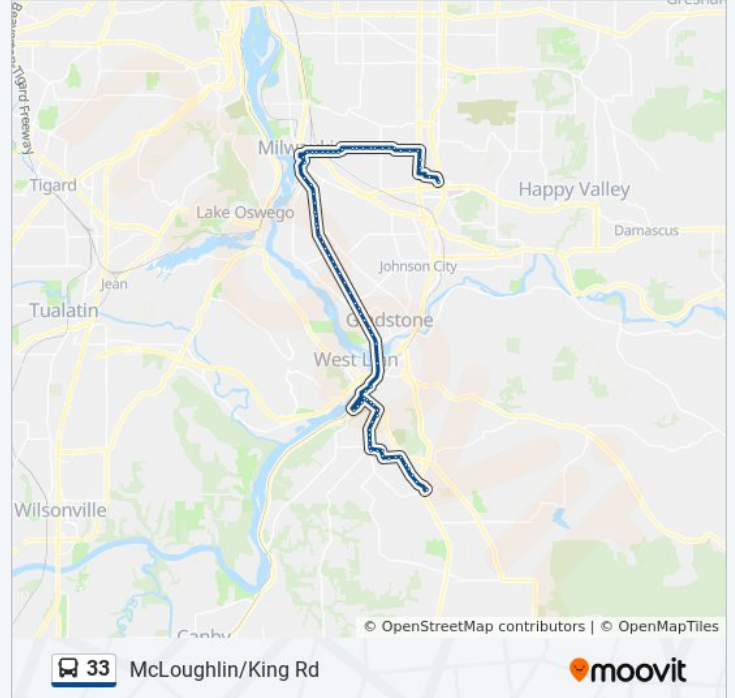

SE McLoughlin & Vineyard (South)

SE McLoughlin & Naef (South)

SE McLoughlin & Roethe (South)

SE McLoughlin & Boardman (South)

SE McLoughlin & Jennings (South)

SE McLoughlin & Hull Ave (South)

SE McLoughlin & Meldrum (South)

SE McLoughlin & Glen Echo (South)

19300 Block McLoughlin (South)

McLoughlin & Gloucester (South)

McLoughlin & River Rd (South)

McLoughlin & Clackamette Dr (South)

Oregon City Transit Center (South)

Main & 8th St (West)

2nd & Tumwater (East)

S High & 1st (North)

High & 3rd (North)

High & 5th (North)

5th & Washington (Oregon City) (East)

5th & Jefferson (East)

5th & Monroe (East)

Linn & 4th (South)

Linn & Oak (South)

Linn & Charman (South)

Linn & Park (South)

Linn & Holmes (South)

Linn & A V Davis (South)

Linn & Williams (South)

Warner - Milne & Linn (East)

100 Block Warner - Milne (East)