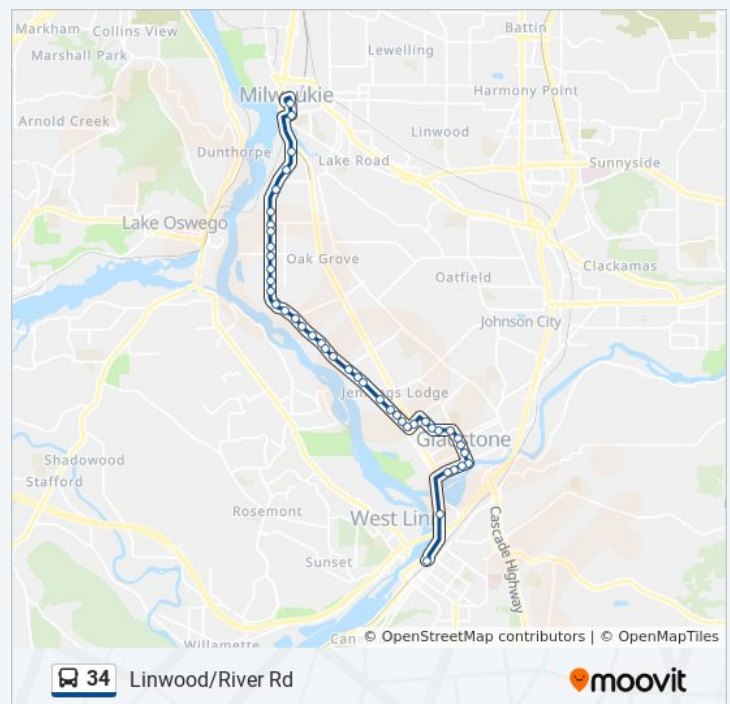

SE River Rd & Juniper Dr (North)

SE River Rd & Concord (North)

SE River Rd & Swain (North)

## 34 bus Time Schedule

SE Jackson & 21st (East) Route Timetable:

Sunday	Not Operational
Monday	7:15 PM
Tuesday	7:15 PM
Wednesday	7:15 PM
Thursday	7:15 PM
Friday	7:15 PM
Saturday	Not Operational

## 34 bus Info

**Direction:** SE Jackson & 21st (East)

**Stops:** 43

**Trip Duration:** 25 min

**Line Summary:**

SE River Rd & River Glen Ct (North)

SE River Rd & Parkview Circle (North)

SE River Rd & Anspach (North)

SE River Rd & Rosebrier (North)

SE River Rd & Oak Grove (North)

SE River Rd & Maple (North)

14000 Block SE River Rd (North)

SE River Rd & Courtney (North)

SE River Rd & Torbank (North)

SE River Rd & Evergreen (North)