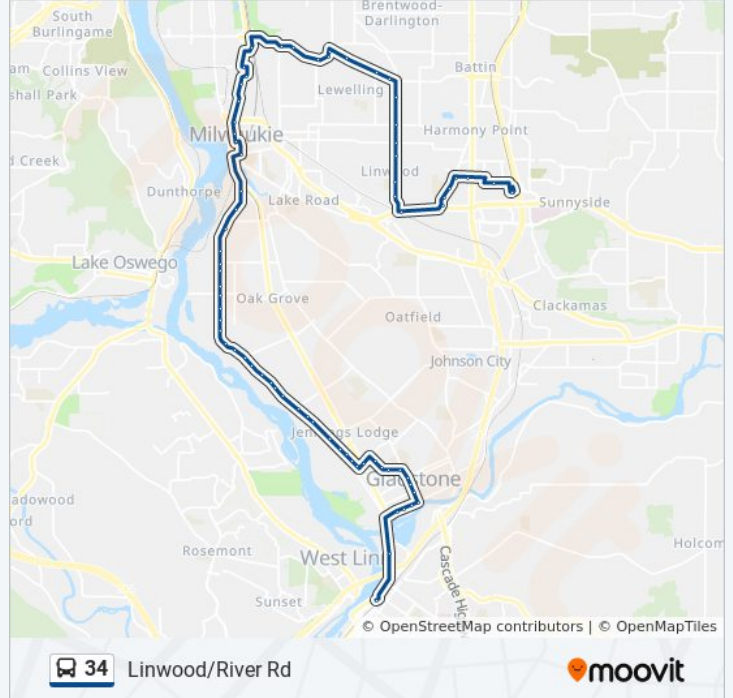

- SE River Rd & Rogers (North)
- SE River Rd & Roethe (North)
- SE River Rd & Naef (North)
- SE River Rd & Laurelwood (North)
- SE River Rd & Cooke (North)
- SE River Rd & Mulberry (North)
- SE River Rd & Juniper Dr (North)
- SE River Rd & Concord (North)
- SE River Rd & Swain (North)
- SE River Rd & River Glen Ct (North)
- SE River Rd & Parkview Circle (North)
- SE River Rd & Anspach (North)
- SE River Rd & Rosebrier (North)
- SE River Rd & Oak Grove (North)
- SE River Rd & Maple (North)
- 14000 Block SE River Rd (North)
- SE River Rd & Courtney (North)
- SE River Rd & Torbank (North)
- SE River Rd & Evergreen (North)
- 12500 Block SE River Rd (North)
- SE River Rd & Wren (North)
- SE Washington & 21st (East)
- SE Jackson & Main St (West)
- SE Main & Scott (North)
- 10200 Block SE Main (North)
- SE Main & Milport (North)
- SE Main & Mailwell (North)
- SE Main & Beta (East)
- SE Ochoco & Mcloughlin (West)
- SE Tacoma Park & Ride (North)
- SE Johnson Creek & 32nd (East)
- SE Johnson Creek & 36th (East)
- SE Johnson Creek & 42nd (East)