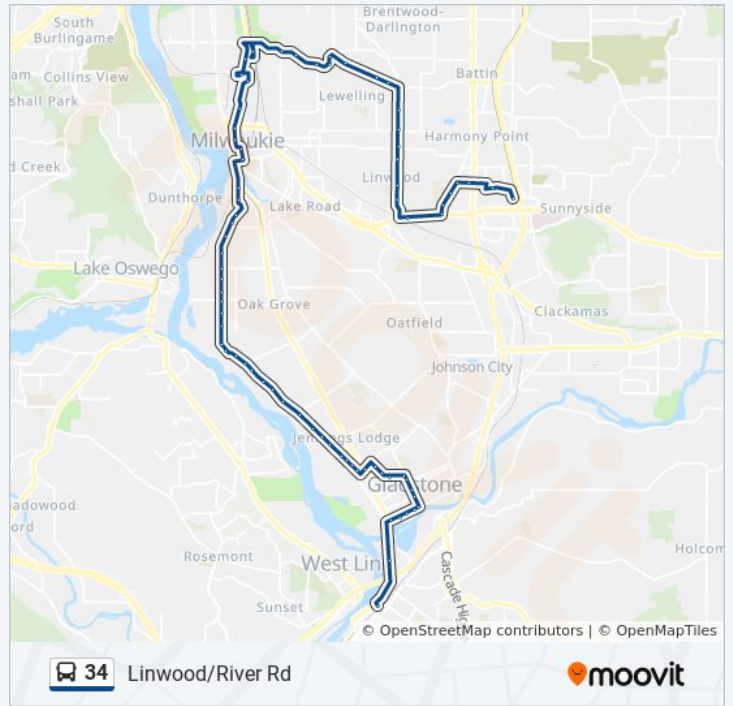

Line Summary:

11000 Block SE Linwood (North)
SE Linwood & Monroe (North)
SE Linwood & King (North)
SE Linwood & Needham Ct (North)
SE Johnson Creek & 58th Dr (West)
SE Johnson Creek & Stanley (West)
4900 Block SE Johnson Creek (West)
SE Johnson Creek & Springwater Corridor Trail (South)
SE Johnson Creek & Brookside (South)
SE Johnson Creek & 42nd (West)
SE Johnson Creek & 36th (West)
SE Johnson Creek & 32nd (West)
SE Tacoma Park & Ride (South)
8500 Block SE Mcloughlin (South)
SE Frontage Rd & Ochoco St (South)
SE Main & Beta (West)
SE Main & Milport (South)
10200 Block SE Main (South)
SE Main & Scott (South)
SE Jackson & 21st (East)
SE 21st & Washington (South)
SE 22nd & Bluebird (South)
SE 22nd & Wren (South)
12500 Block SE River Rd (South)
12600 Block SE River Rd (South)
SE River Rd & Evergreen (South)
SE River Rd & Torbank (South)
SE River Rd & Courtney (South)
14100 Block SE River Rd (South)
SE River Rd & Maple (South)
SE River Rd & Oak Grove (South)
SE River Rd & Rosebrier (South)