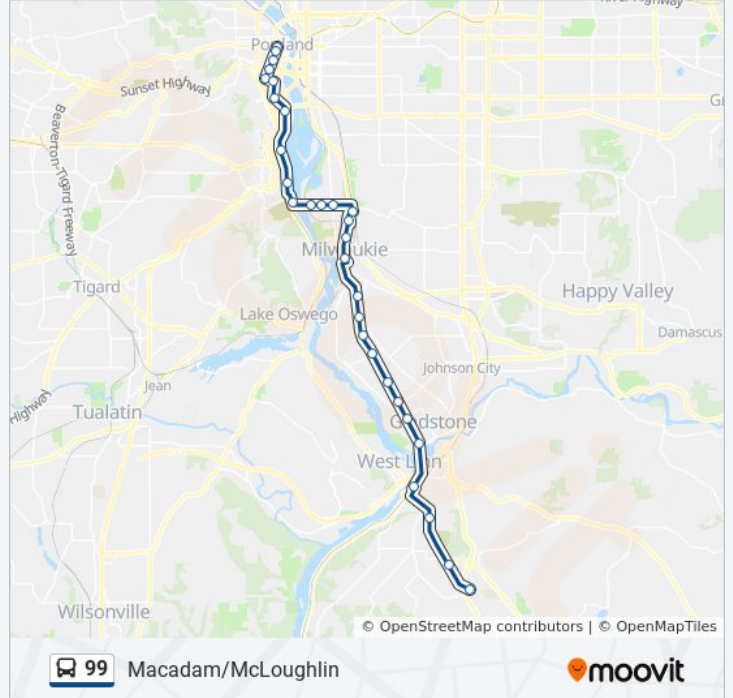

SE Tacoma & 7th (West)

S Macadam & Sellwood Bridge (North)

S Macadam & Nevada (North)

S Macadam & Boundary (North)

S Macadam & Tram Tower (North)

SW Arthur & 1st (West)

200 Block SW Harrison (West)

SW Harrison & 6th (West)

SW 6th & Jefferson (North)

SW 6th & Yamhill (North)

SW 6th & Oak

SW 6th & W Burnside (North)

99 bus time schedules and route maps are available in an offline PDF at moovitapp.com. Use the [Moovit App](#) to see live bus times, train schedule or subway schedule, and step-by-step directions for all public transit in Portland, OR.

[About Moovit](#) · [MaaS Solutions](#) · [Supported Countries](#) · [Mooviter Community](#)

© 2024 Moovit - All Rights Reserved

Check Live Arrival Times