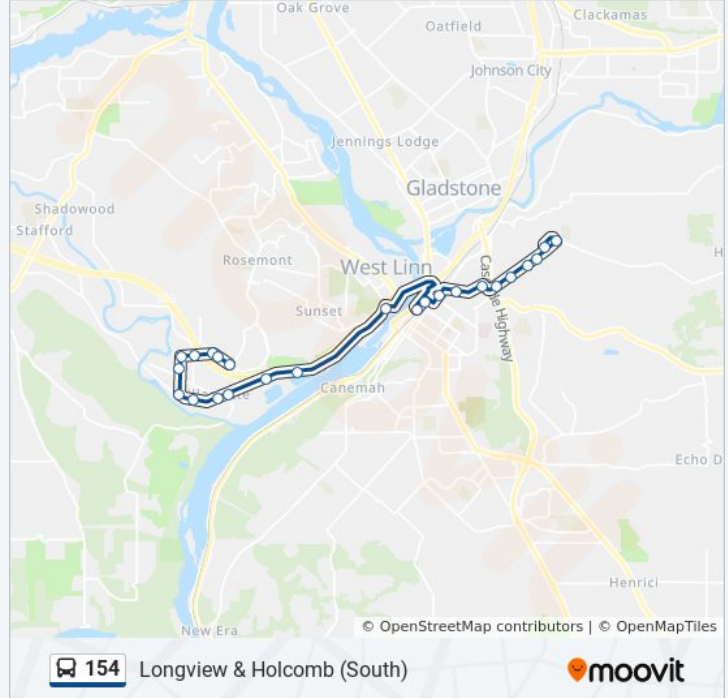

- Blankenship & Tannler Dr (North)
- Blankenship & Virginia Lane (North)
- Blankenship & Debok (West)
- Blankenship & 19th St (West)
- Blankenship & Ostman (West)
- Ostman & Fields (South)
- Ostman & Willamette Falls Dr (South)
- Willamette Falls Dr & 19th St (East)
- Willamette Falls Dr & 14th St (East)
- Willamette Falls Dr & 12th St (East)
- Willamette Falls Dr & 6th St (East)
- 3500 Block Willamette Falls Dr (East)
- Willamette Falls Dr & West A (North)
- Oregon City Transit Center (South)
- Main & 13th (North)
- Washington & 16th (North)
- 900 Block Abernethy (East)
- Abernethy & Redland Rd (East)

154 bus Info

Direction: Longview & Holcomb (South)

Stops: 24

Trip Duration: 24 min

Line Summary:

- Holcomb & Apperson (East)
- Holcomb & Front Ave (East)
- Holcomb & Hunter Ave (East)
- Holcomb & Swan Ave (East)
- Longview & Holcomb (North)
- Longview & Holcomb (South)

Direction: Oregon City Transit Center (South)

14 stops

[VIEW LINE SCHEDULE](#)

- Blankenship & Tannler Dr (North)
- Blankenship & Virginia Lane (North)
- Blankenship & Debok (West)
- Blankenship & 19th St (West)
- Blankenship & Ostman (West)
- Ostman & Fields (South)
- Ostman & Willamette Falls Dr (South)
- Willamette Falls Dr & 19th St (East)
- Willamette Falls Dr & 14th St (East)
- Willamette Falls Dr & 12th St (East)
- Willamette Falls Dr & 6th St (East)
- 3500 Block Willamette Falls Dr (East)
- Willamette Falls Dr & West A (North)
- Oregon City Transit Center (South)