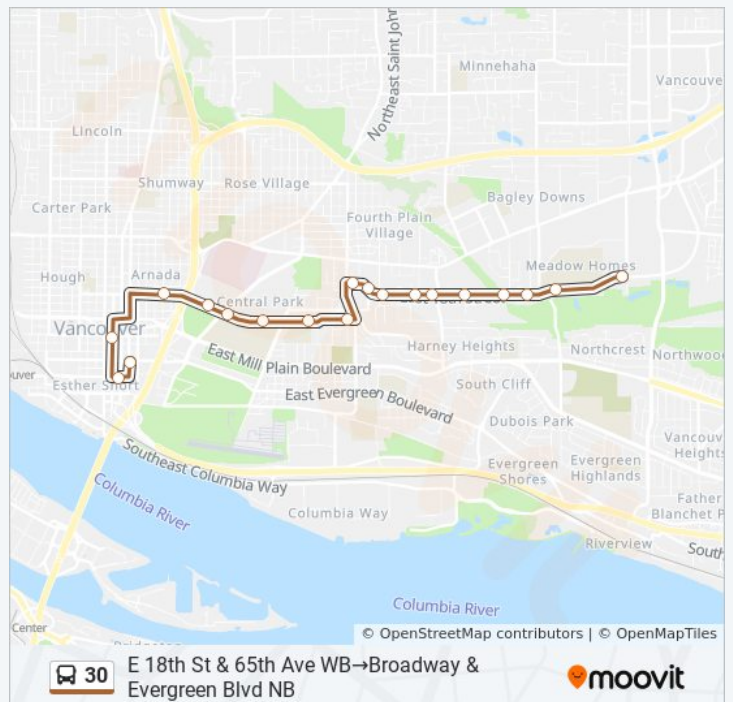

30 bus Info
Direction: Broadway & Evergreen Blvd NB→Fisher's Landing Transit Center: Bay G
Stops: 57
Trip Duration: 47 min
Line Summary:

[30 bus Line Map](#)

Andresen & 18th St NB

Andresen at Winco NB

NE 25th & Andresen EB

SE 164th Ave & McGillivray SB

SE 164th Ave & 32nd St SB

Fisher's Landing Transit Center

Direction: E 18th St & 65th Ave WB→Broadway & Evergreen Blvd NB

19 stops

[VIEW LINE SCHEDULE](#)

E 18th St & 65th Ave WB

W 8th Street & Main EB

Broadway & Evergreen Blvd NB

30 bus Time Schedule

E 18th St & 65th Ave WB→Broadway & Evergreen Blvd NB Route Timetable:

Sunday	6:23 AM - 7:23 AM
Monday	5:36 AM - 6:06 AM
Tuesday	5:36 AM - 6:06 AM
Wednesday	5:36 AM - 6:06 AM
Thursday	5:36 AM - 6:06 AM
Friday	5:36 AM - 6:06 AM
Saturday	6:23 AM - 7:23 AM

30 bus Info

Direction: E 18th St & 65th Ave WB→Broadway & Evergreen Blvd NB

Stops: 19

Trip Duration: 17 min

Line Summary:

Direction: Fisher's Landing Transit Center: Bay G→Broadway & Evergreen Blvd NB

57 stops