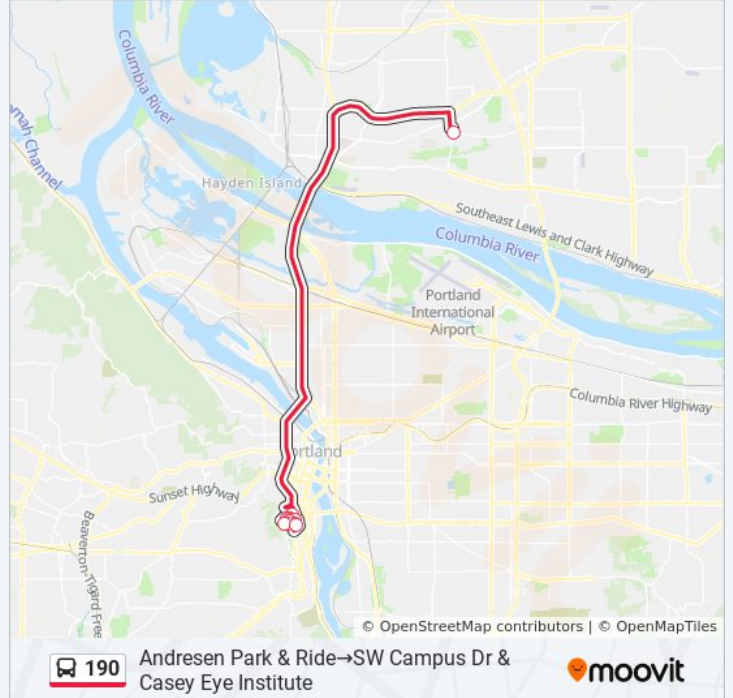

(1) Andresen Park & Ride→SW Campus Dr & Casey Eye Institute: 6:00 AM - 7:00 AM(2) SW US Veterans Rd & Bldg #16 NB→Andresen Park & Ride: 3:43 PM - 5:13 PM

Use the Moovit App to find the closest 190 bus station near you and find out when is the next 190 bus arriving.

Direction: Andresen Park & Ride→SW Campus Dr & Casey Eye Institute

10 stops

[VIEW LINE SCHEDULE](#)

- Andresen Park & Ride
- SW US Veterans Rd & Bldg #16 NB
- US Veterans Hospital SB
- 3515 SW US Veterans Rd WB
- 3505 SW Us Veterans Rd (West)
- SW Sam Jackson Pk & US Veterans Rd EB
- SW Sam Jackson Pk & OHSU EB
- Sw Sam Jackson Pk & Campus Dr
- 700 SW Campus Dr at Doernbecher EB
- SW Campus Dr & Casey Eye Institute

190 bus Time Schedule

Andresen Park & Ride→SW Campus Dr & Casey Eye Institute Route Timetable:

Sunday	Not Operational
Monday	6:00 AM - 7:00 AM
Tuesday	6:00 AM - 7:00 AM
Wednesday	6:00 AM - 7:00 AM
Thursday	6:00 AM - 7:00 AM
Friday	6:00 AM - 7:00 AM
Saturday	Not Operational

190 bus Info

Direction: Andresen Park & Ride→SW Campus Dr & Casey Eye Institute

Stops: 10

Trip Duration: 40 min

Line Summary:

**Direction: SW US Veterans Rd & Bldg #16
NB→Andresen Park & Ride**

10 stops

[VIEW LINE SCHEDULE](#)