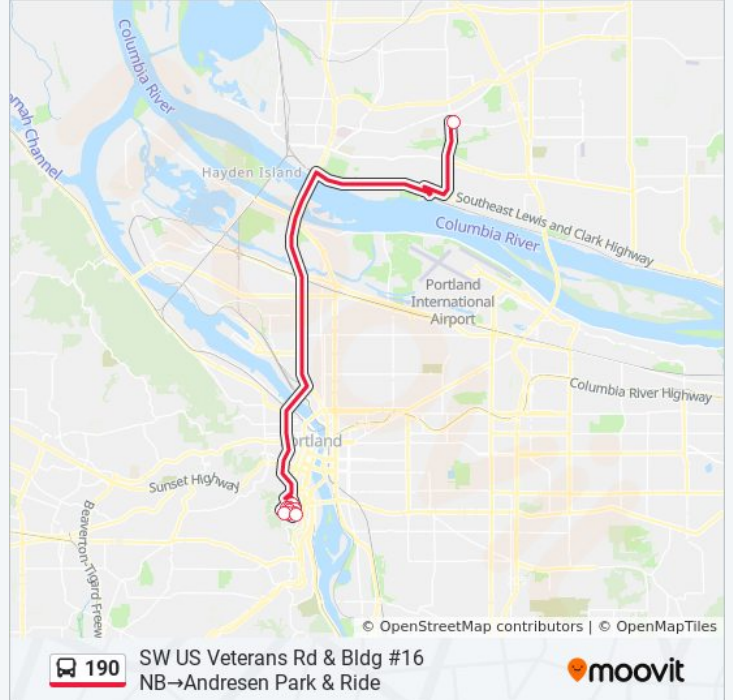

190 bus time schedules and route maps are available in an offline PDF at moovitapp.com. Use the [Moovit App](#) to see live bus times, train schedule or subway schedule, and step-by-step directions for all public transit in Portland, OR.

[About Moovit](#) • [MaaS Solutions](#) • [Supported Countries](#) • [Mooviter Community](#)

© 2024 Moovit - All Rights Reserved

Check Live Arrival Times