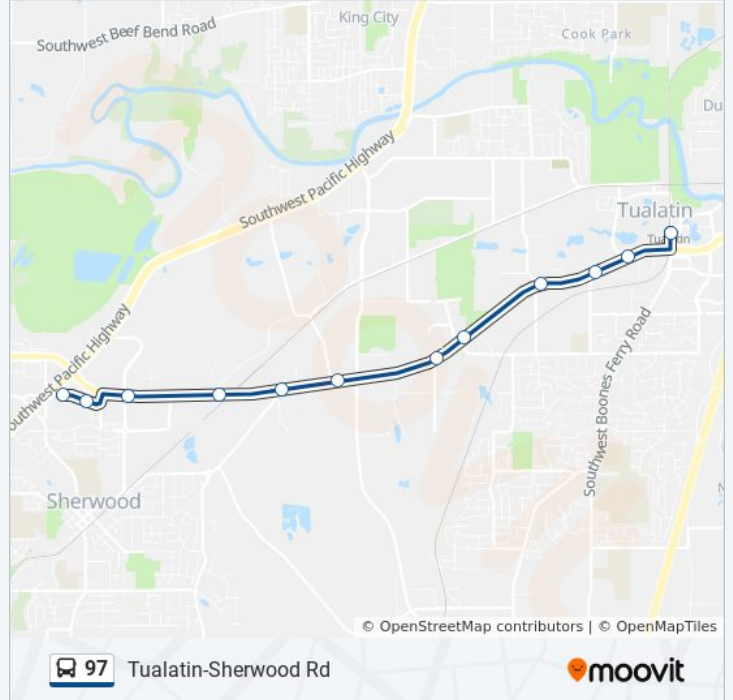

97 bus Info

Direction: SW Boones Ferry Rd & Nyberg (South)

Stops: 16

Trip Duration: 21 min

Line Summary:

Direction: SW Langer & Sherwood Plaza (West)

12 stops

[VIEW LINE SCHEDULE](#)

- SW Boones Ferry Rd & Nyberg (South)
- SW Tualatin-Sherwood Rd & 90th (West)
- SW Tualatin-Sherwood Rd & 95th (West)
- SW Tualatin-Sherwood Rd & Teton (West)
- SW Tualatin-Sherwood Rd & 112th (West)
- SW Tualatin-Sherwood Rd & 115th (West)
- SW Tualatin-Sherwood Rd & Cipole (West)
- SW Tualatin-Sherwood Rd & Oregon St (West)
- SW Tualatin-Sherwood Rd & Gerda Ln (West)
- SW Tualatin-Sherwood Rd & Langer Farms (West)
- SW Langer & Holland (West)
- SW Langer & Sherwood Plaza (West)

97 bus Time Schedule

SW Langer & Sherwood Plaza (West) Route

Timetable:

Sunday	Not Operational
Monday	6:18 AM - 5:53 PM
Tuesday	6:18 AM - 5:53 PM
Wednesday	6:18 AM - 5:53 PM
Thursday	6:18 AM - 5:53 PM
Friday	6:18 AM - 5:53 PM
Saturday	Not Operational

97 bus Info

Direction: SW Langer & Sherwood Plaza (West)

Stops: 12

Trip Duration: 15 min

Line Summary:

97 bus time schedules and route maps are available in an offline PDF at moovitapp.com. Use the [Moovit App](#) to see live bus times, train schedule or subway schedule, and step-by-step directions for all public transit in Portland, OR.