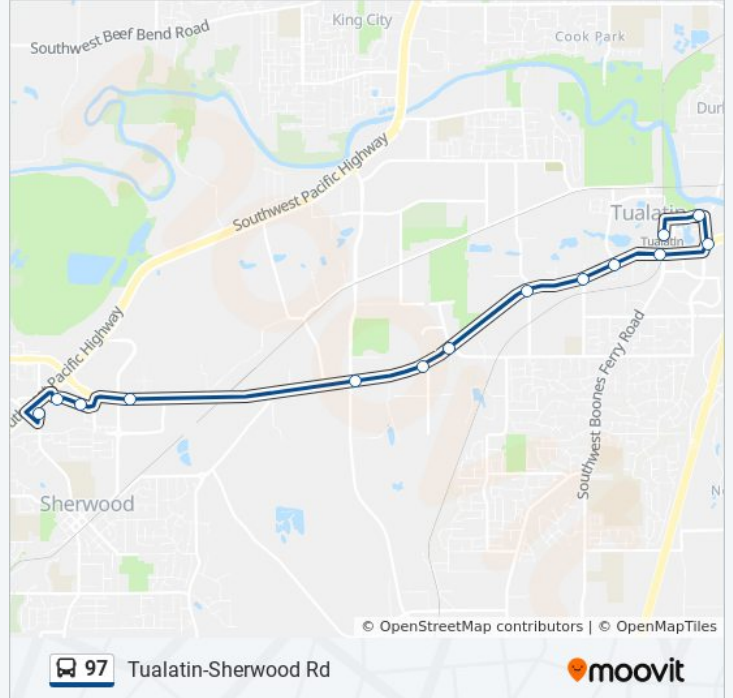

Tualatin-Sherwood Rd

Get The App

The 97 bus line (Tualatin-Sherwood Rd) has 2 routes. For regular weekdays, their operation hours are:
 (1) SW Boones Ferry Rd & Nyberg (South): 6:57 AM - 6:41 PM
 (2) SW Langer & Sherwood Plaza (West): 6:18 AM - 5:53 PM

Use the Moovit App to find the closest 97 bus station near you and find out when is the next 97 bus arriving.

Direction: SW Boones Ferry Rd & Nyberg (South)

16 stops

[VIEW LINE SCHEDULE](#)

- 16400 Block SW Langer (South)
- 16100 Block SW Langer (East)
- SW Langer & Holland (East)
- SW Tualatin-Sherwood Rd & Langer Farms (East)
- SW Tualatin-Sherwood Rd & Gerda Ln (East)
- SW Tualatin-Sherwood Rd & Oregon St (East)
- SW Tualatin-Sherwood Rd & 124th (East)
- SW Tualatin-Sherwood Rd & 115th (East)
- SW Tualatin-Sherwood Rd & Avery (East)
- SW Tualatin-Sherwood Rd & Teton (East)
- SW Tualatin-Sherwood Rd & 95th (East)
- SW Tualatin-Sherwood Rd & 90th (East)
- SW Tualatin-Sherwood Rd & Boones Ferry (East)
- SW Martinazzi & Tualatin-Sherwood (North)
- SW Boones Ferry Rd & Martinazzi (West)
- SW Boones Ferry Rd & Nyberg (South)

97 bus Time Schedule

SW Boones Ferry Rd & Nyberg (South) Route
 Timetable:

Sunday	Not Operational
Monday	6:57 AM - 6:41 PM
Tuesday	6:57 AM - 6:41 PM
Wednesday	6:57 AM - 6:41 PM
Thursday	6:57 AM - 6:41 PM
Friday	6:57 AM - 6:41 PM
Saturday	Not Operational

97 bus Info

Direction: SW Boones Ferry Rd & Nyberg (South)

Stops: 16

Trip Duration: 21 min

Line Summary:

Direction: SW Langer & Sherwood Plaza (West)

12 stops

[VIEW LINE SCHEDULE](#)