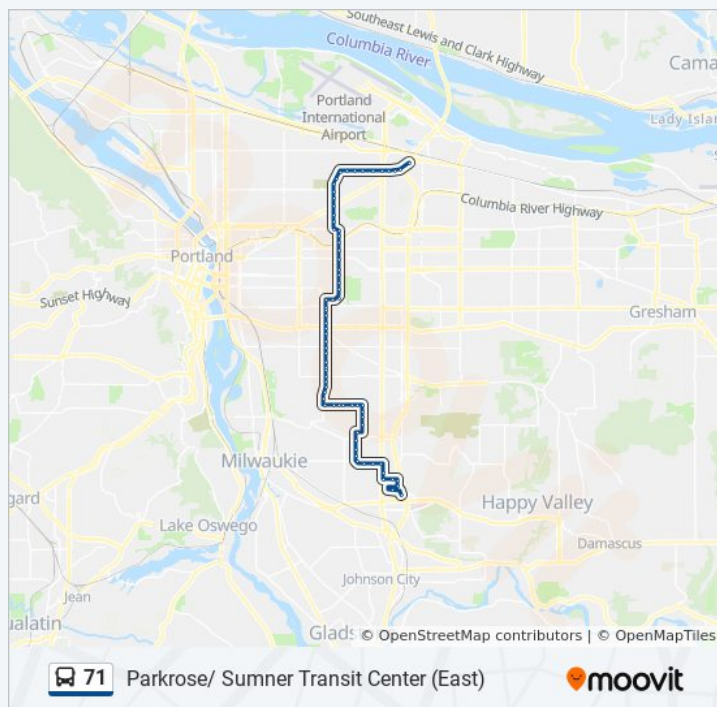

SE 52nd & Foster (North)

SE 52nd & Powell (North)

SE 52nd & Franklin (North)

SE 52nd & Taggart Ct (North)

SE 52nd & Clinton (North)

SE 52nd & Division (North)

SE 52nd & Lincoln (North)
SE Lincoln & 57th (East)
SE 60th & Harrison (North)
SE 60th & Hawthorne (North)
SE 60th & Salmon (North)
SE 60th & Belmont (North)
SE 60th & Stark (North)
SE 60th & E Burnside (North)
NE 60th & Glisan (North)
NE 60th & 60th Ave Max Stn/I-84 (North)
NE 60th & Hassalo (North)
NE 60th & Halsey (North)
NE Halsey & 57th (West)
NE 57th & Hancock (North)
NE 57th & Thompson (North)
NE 57th & Sandy (North)
NE 57th & Siskiyou (North)
NE 57th & Fremont (North)
NE 57th & Failing (North)
NE Cully & Mason (North)
NE Cully & Prescott (North)
NE Prescott & 64th (East)
NE Prescott & 68th (East)
NE Prescott & 72nd (East)
NE Prescott & 77th (East)
NE Prescott & 82nd (East)
NE Prescott & 85th (East)
NE Prescott & 88th (East)
NE Sandy & Prescott (East)
Parkrose/ Sumner Transit Center (East)

**Direction: Parkrose/ Sumner Transit Center
(West)**

72 stops

71 bus Time Schedule

Parkrose/ Sumner Transit Center (West) Route
Timetable:

- Clackamas Town Center Transit Center (South)
- Clackamas Town Center Mall (West)
- SE 90th & Monterey (North)
- SE 90th & Causey (North)
- 8600 Block SE Causey (West)
- SE Causey & 82nd (West)
- SE 82nd & Boyer Drive (North)
- SE King & Fuller (West)
- SE King & 77th (West)
- SE King & Cook Ct (West)
- SE King & Bell (West)
- SE Bell & Our Ct (North)
- SE Bell & Pierce (North)
- SE Bell & Johnson Creek (North)
- SE Alberta & 70th (East)
- SE 72nd & Clatsop (North)
- SE 72nd & Tenino (North)
- SE 72nd & Lexington (North)
- SE Flavel & 72nd (West)
- SE Flavel & 69th (West)
- SE Flavel & 66th (West)
- SE Flavel & 62nd (West)
- SE Flavel & 60th (West)
- SE Flavel & 57th (West)
- SE Flavel & 52nd (West)
- SE 52nd & Ogden (North)
- SE 52nd & Cooper (North)
- SE 52nd & Duke (North)
- SE 52nd & Tolman (North)
- SE 52nd & Woodstock (North)
- SE 52nd & Reedway (North)