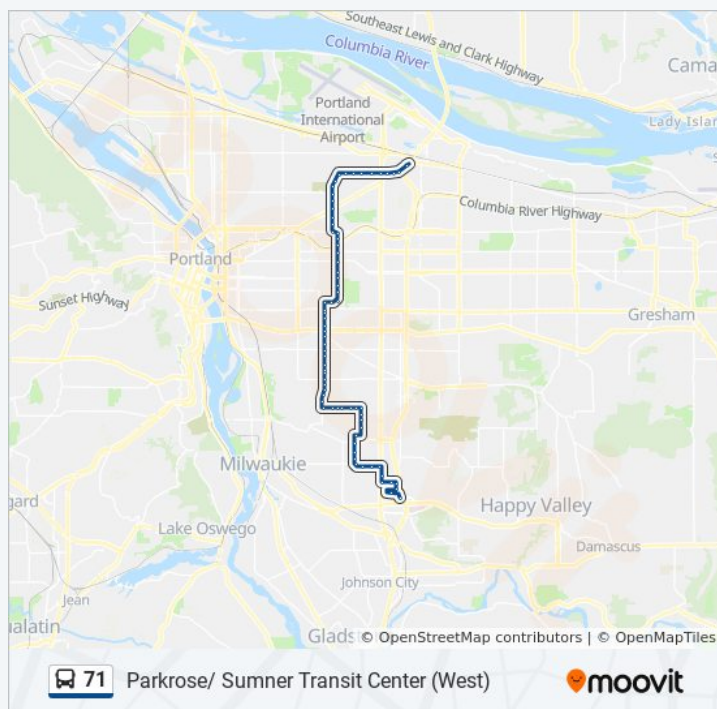

**Direction: Parkrose/ Sumner Transit Center
(West)**

72 stops

71 bus Time Schedule

Parkrose/ Sumner Transit Center (West) Route
Timetable:

- Clackamas Town Center Transit Center (South)
- Clackamas Town Center Mall (West)
- SE 90th & Monterey (North)
- SE 90th & Causey (North)
- 8600 Block SE Causey (West)
- SE Causey & 82nd (West)
- SE 82nd & Boyer Drive (North)
- SE King & Fuller (West)
- SE King & 77th (West)
- SE King & Cook Ct (West)
- SE King & Bell (West)
- SE Bell & Our Ct (North)
- SE Bell & Pierce (North)
- SE Bell & Johnson Creek (North)
- SE Alberta & 70th (East)
- SE 72nd & Clatsop (North)
- SE 72nd & Tenino (North)
- SE 72nd & Lexington (North)
- SE Flavel & 72nd (West)
- SE Flavel & 69th (West)
- SE Flavel & 66th (West)
- SE Flavel & 62nd (West)
- SE Flavel & 60th (West)
- SE Flavel & 57th (West)
- SE Flavel & 52nd (West)
- SE 52nd & Ogden (North)
- SE 52nd & Cooper (North)
- SE 52nd & Duke (North)
- SE 52nd & Tolman (North)
- SE 52nd & Woodstock (North)
- SE 52nd & Reedway (North)

Sunday	7:46 AM - 8:46 PM
Monday	5:12 AM - 9:45 PM
Tuesday	5:12 AM - 9:45 PM
Wednesday	5:12 AM - 9:45 PM
Thursday	5:12 AM - 9:45 PM
Friday	5:12 AM - 9:45 PM
Saturday	7:46 AM - 8:46 PM

71 bus Info

Direction: Parkrose/ Sumner Transit Center (West)

Stops: 72

Trip Duration: 58 min

Line Summary:

SE 52nd & Harold (North)

SE 52nd & Steele (North)

SE 52nd & Schiller (North)

SE 52nd & Holgate (North)

SE 52nd & Boise (North)

SE 52nd & Foster (North)

SE 52nd & Powell (North)

SE 52nd & Franklin (North)

SE 52nd & Taggart Ct (North)

SE 52nd & Clinton (North)

SE 52nd & Division (North)

SE 52nd & Lincoln (North)

SE Lincoln & 57th (East)