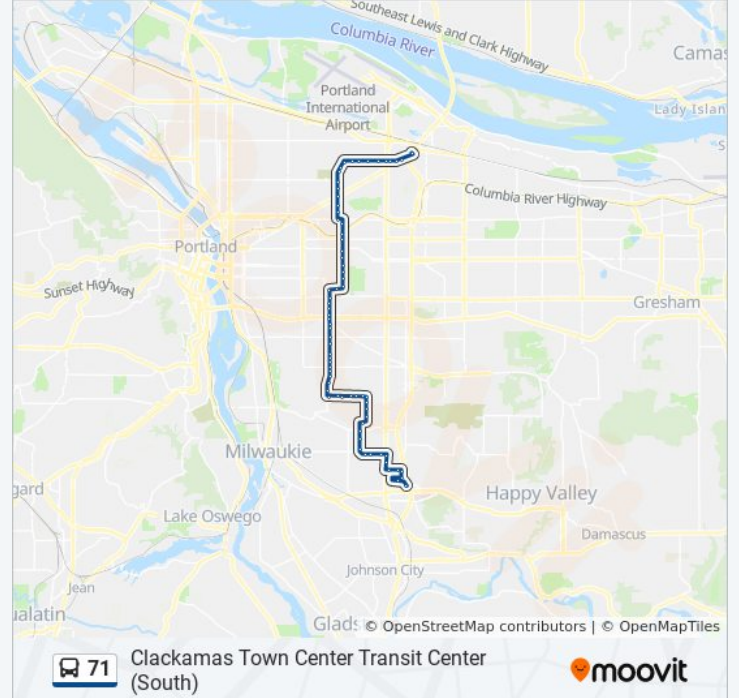

SE 52nd & Harold (South)

SE 52nd & Reedway (South)

SE 52nd & Woodstock (South)

SE 52nd & Carlton (South)

SE 52nd & Duke (South)

SE 52nd & Cooper (South)

SE 52nd & Ogden (South)

SE Flavel & 52nd (East)

SE Flavel & 57th (East)

SE Flavel & 60th (East)

SE Flavel & 64th (East)

SE Flavel & 66th Place (East)

SE Flavel & 70th (East)

SE 72nd & Flavel (South)

SE 72nd & Lexington (South)

SE 72nd & Tenino (South)

SE 72nd & Luther (South)

SE Alberta & 70th (West)

SE Bell & Johnson Creek (South)

SE Bell & Jordan (South)

SE Bell & Sandview (South)

7100 Block SE King (East)

SE King & 74th (East)

7900 Block SE King (East)

SE 82nd & King (South)

SE 82nd & Monroe/Boyer (South)

8300 Block SE Causey (East)

8800 Block SE Causey (East)

SE 90th & Causey (South)

SE 90th & Monterey (South)

Clackamas Town Center Mall (East)

Clackamas Town Center TC (East)