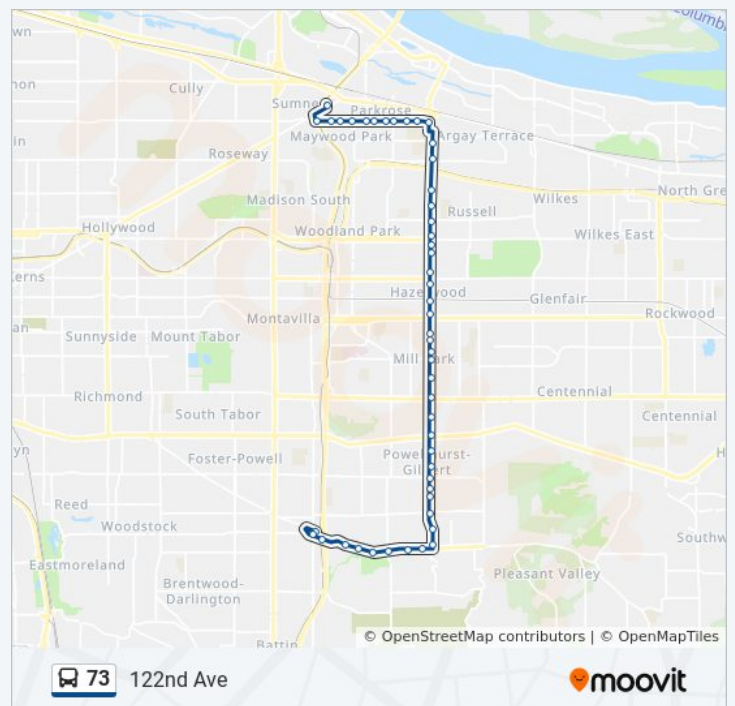

Tuesday	11:31 AM - 11:11 PM
Wednesday	11:31 AM - 11:11 PM
Thursday	11:31 AM - 11:11 PM
Friday	11:31 AM - 11:11 PM
Saturday	10:39 AM - 6:52 PM

73 bus Info

Direction: Parkrose/ Sumner Transit Center (East)

Stops: 49

Trip Duration: 42 min

Line Summary:

NE 122nd & Brazee (North)
 NE 122nd & Stanton (North)
 NE 122nd & Fremont (North)
 NE 122nd & Shaver (North)
 NE 121st Pl & Prescott (North)
 NE Prescott & 118th (West)
 NE Prescott & 115th (West)
 NE Prescott & 112th (West)
 NE Prescott & 110th (West)
 10700 Block NE Prescott (West)
 NE Prescott & 105th (West)
 NE Prescott & 102nd (West)
 9800 Block NE Prescott (West)
 NE Prescott & 96th (West)
 NE Prescott & 92nd (West)
 Parkrose/ Sumner Transit Center (East)

Direction: Parkrose/ Sumner Transit Center (West)

49 stops

[VIEW LINE SCHEDULE](#)

9200 Block SE Foster (West)
 SE Woodstock & 92nd (East)
 SE Woodstock & 94th (I-205 West End) (East)
 SE Foster & 101st (East)
 SE Foster & 103rd (East)
 SE Foster & 107th (East)
 SE Foster & 110th Dr (East)
 11600 Block SE Foster (East)
 SE Foster & 120th (East)
 SE 122nd & Foster (North)
 SE 122nd & Ramona (North)
 SE 122nd & Harold (North)
 SE 122nd & Raymond (North)