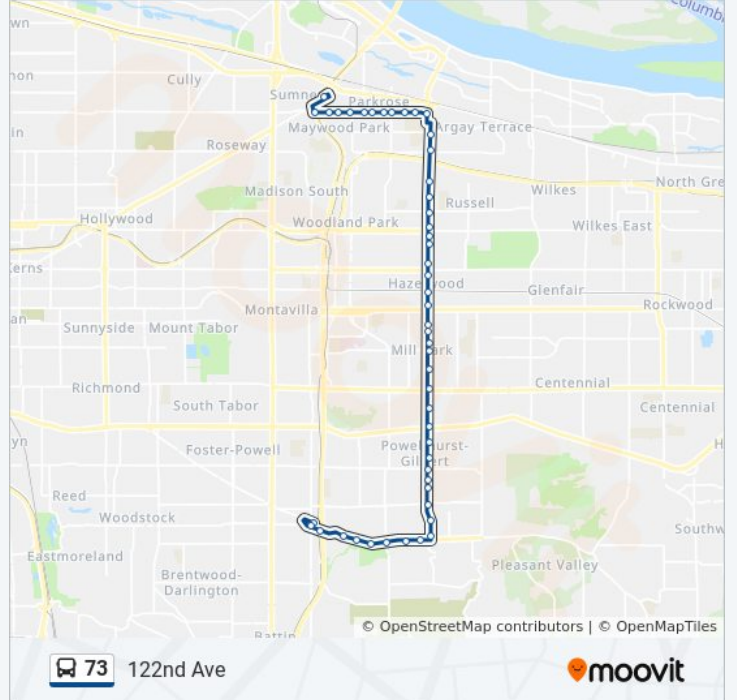

Stops: 49

Trip Duration: 42 min

Line Summary:

NE 122nd & Brazee (North)
 NE 122nd & Stanton (North)
 NE 122nd & Fremont (North)
 NE 122nd & Shaver (North)
 NE 121st Pl & Prescott (North)
 NE Prescott & 118th (West)
 NE Prescott & 115th (West)
 NE Prescott & 112th (West)
 NE Prescott & 110th (West)
 10700 Block NE Prescott (West)
 NE Prescott & 105th (West)
 NE Prescott & 102nd (West)
 9800 Block NE Prescott (West)
 NE Prescott & 96th (West)
 NE Prescott & 92nd (West)
 Parkrose/ Sumner Transit Center (East)

73 bus Info

Direction: Parkrose/ Sumner Transit Center (West)

Stops: 49

Trip Duration: 42 min

Line Summary:

- SE 122nd & Schiller (North)
- SE 122nd & Holgate (North)
- SE 122nd & Boise (North)
- SE 122nd & Bush (North)
- SE 122nd & Powell (North)
- SE 122nd & Woodward PI (North)
- SE 122nd & Division (North)
- SE 122nd & Lincoln (North)
- SE 122nd & Market (North)
- SE 122nd & Madison (North)
- SE 122nd & Salmon (North)
- SE 122nd & Midland Library (North)
- SE 122nd & Oak (North)
- SE 122nd & E Burnside (North)
- 300 Block NE 122nd (North)
- 500 Block NE 122nd Ave (North)
- NE 122nd & Multnomah (North)
- NE 122nd & Wasco (North)
- NE 122nd & Halsey (North)
- NE 122nd & San Rafael (North)
- NE 122nd & Brazee (North)
- NE 122nd & Stanton (North)
- NE 122nd & Fremont (North)
- NE 122nd & Shaver (North)
- NE 121st PI & Prescott (North)
- NE Prescott & 118th (West)
- NE Prescott & 115th (West)
- NE Prescott & 112th (West)
- NE Prescott & 110th (West)
- 10700 Block NE Prescott (West)
- NE Prescott & 105th (West)
- NE Prescott & 102nd (West)
- 9800 Block NE Prescott (West)