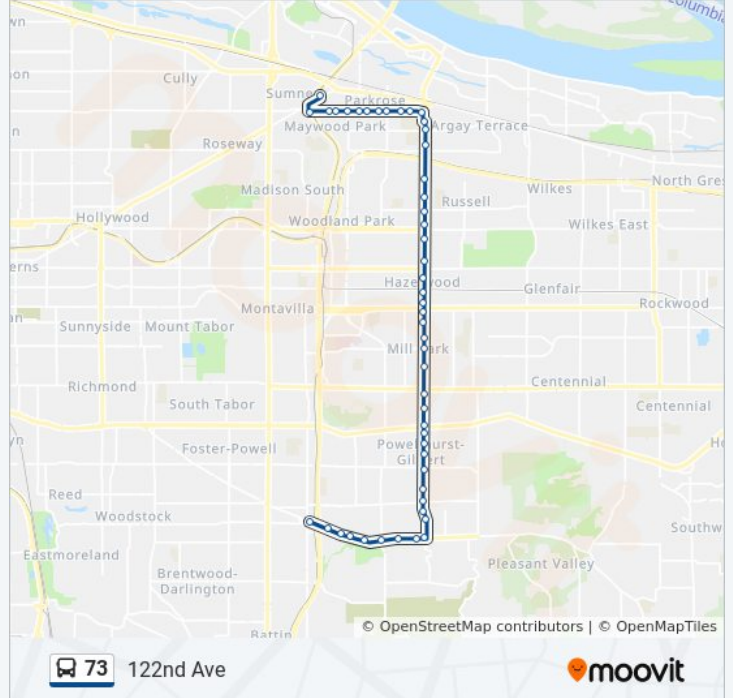

Direction: 9200 Block SE Foster (West)

49 stops

[VIEW LINE SCHEDULE](#)

- Parkrose/ Sumner Transit Center (West)
- NE Prescott & 92nd (East)
- NE Prescott & 97th (East)
- NE Prescott & 99th (East)
- NE Prescott & 102nd (East)
- NE Prescott & 105th (East)
- 10600 Block NE Prescott (East)
- NE Prescott & 110th (East)
- NE Prescott & 112th (East)
- NE Prescott & 115th (East)
- NE Prescott & 118th (East)
- NE Prescott & 121st Pl (East)
- NE Skidmore & 122nd (East)
- NE 122nd & Shaver (South)
- 3600 Block NE 122nd (South)
- NE 122nd & Stanton (South)
- NE 122nd & Sacramento (South)
- NE 122nd & San Rafael (South)
- NE 122nd & Halsey (South)
- NE 122nd & Multnomah (South)
- 700 Block NE 122nd (South)

73 bus Info

Direction: 9200 Block SE Foster (West)

Stops: 49

Trip Duration: 38 min

Line Summary:

- NE 122nd & Davis (South)
- SE 122nd & Burnside (South)
- SE 122nd & Oak (South)
- SE 122nd & Stark (South)
- SE 122nd & Midland Library (Morrison) (South)
- 1300 Block SE 122nd (South)
- SE 122nd & Market (South)
- SE 122nd & Lincoln (South)
- SE 122nd & Division (South)
- SE 122nd & Woodward PI (South)
- SE 122nd & Powell (South)
- SE 122nd & Rhone (South)
- SE 122nd & Bush (South)
- SE 122nd & Boise (South)
- SE 122nd & Holgate (South)
- SE 122nd & Raymond (South)
- SE 122nd & Harold (South)
- SE 122nd & Reedway (South)
- SE 122nd & Ramona (South)
- SE Foster & 122nd (West)
- SE Foster & 120th (West)
- 11600 Block SE Foster (West)
- SE Foster & 111th (West)
- SE Foster & 107th (West)
- SE Foster & 103rd (West)
- SE Foster & 101st (West)
- SE Foster & 97th (West)
- 9200 Block SE Foster (West)