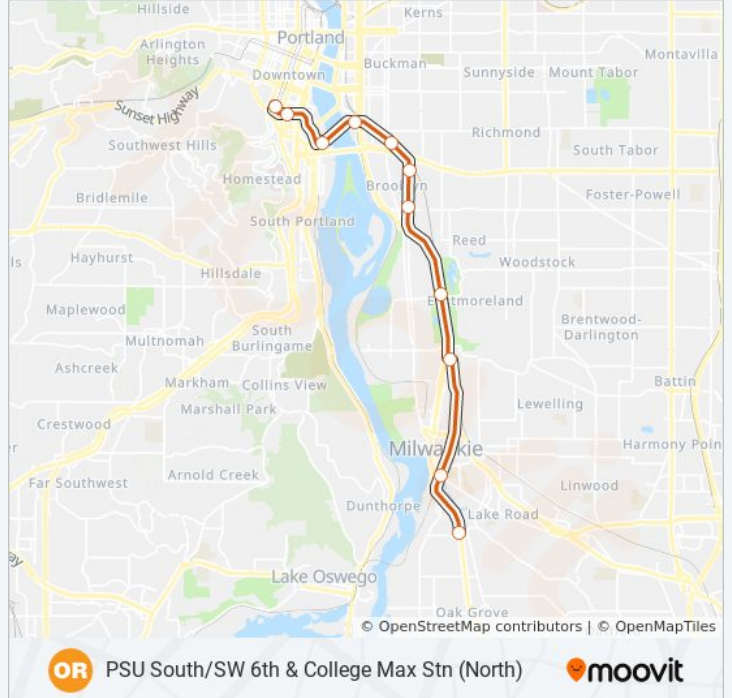

Use the Moovit App to find the closest ORANGE light rail station near you and find out when is the next ORANGE light rail arriving.

Direction: PSU South/SW 6th & College Max Stn (North)

11 stops

[VIEW LINE SCHEDULE](#)

- SE Park Ave Max Station (North)
- Milwaukie/Main
- SE Tacoma/Johnson Creek Max Station
- SE Bybee Blvd Max Station
- SE 17th Ave & Holgate Blvd Max Station
- SE 17th Ave & Rhine St Max Station
- Clinton St/SE 12th Ave Max Station
- OMSI/SE Water Max Station
- South Waterfront/SW Moody Max Station
- Lincoln St/SW 3rd Ave Max Station
- PSU South/SW 6th & College

ORANGE light rail Time Schedule

PSU South/SW 6th & College Max Stn (North)
Route Timetable:

Sunday	12:25 AM - 11:55 PM
Monday	12:25 AM - 11:59 PM
Tuesday	12:29 AM - 11:59 PM
Wednesday	12:29 AM - 11:59 PM
Thursday	12:29 AM - 11:59 PM
Friday	12:29 AM - 11:59 PM
Saturday	12:29 AM - 11:54 PM

ORANGE light rail Info

Direction: PSU South/SW 6th & College Max Stn (North)

Stops: 11

Trip Duration: 25 min

Line Summary:

Direction: SE Park Ave Max Station (North)

17 stops

[VIEW LINE SCHEDULE](#)