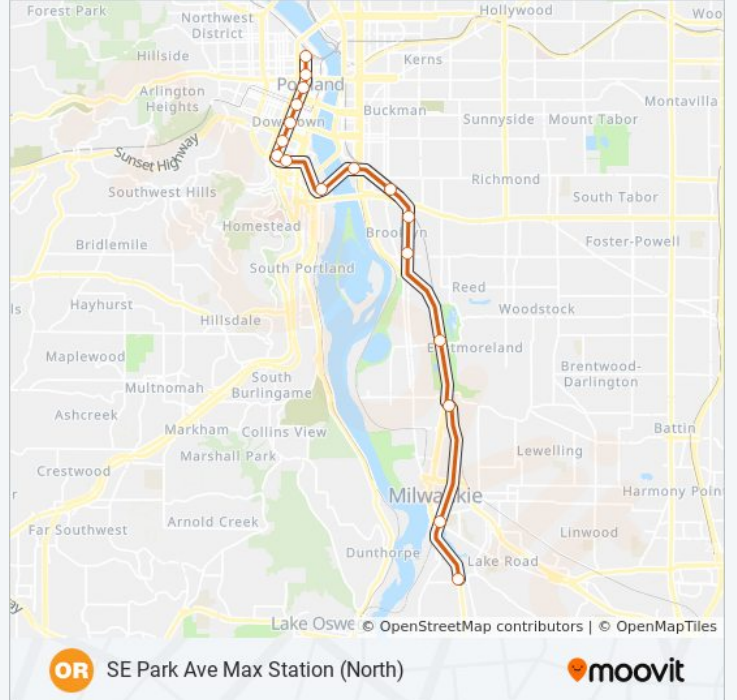

ORANGE light rail Info

Direction: PSU South/SW 6th & College Max Stn (North)

Stops: 11

Trip Duration: 25 min

Line Summary:

Direction: SE Park Ave Max Station (North)

17 stops

[VIEW LINE SCHEDULE](#)

- Union Station/NW 5th & Glisan
- NW 5th & Couch St
- SW 5th & Oak St
- Pioneer Place/SW 5th Avenue
- City Hall/SW 5th & Jefferson
- PSU Urban Center/SW 5th & Mill St
- PSU South/SW 5th & Jackson
- Lincoln St/SW 3rd Ave Max Station
- South Waterfront/SW Moody Max Station
- OMSI/SE Water Max Station
- Clinton St/SE 12th Ave Max Station
- SE 17th Ave & Rhine St Max Station
- SE 17th Ave & Holgate Blvd Max Station
- SE Bybee Blvd Max Station
- SE Tacoma/Johnson Creek Max Station
- Milwaukie/Main
- SE Park Ave Max Station (North)

ORANGE light rail Time Schedule

SE Park Ave Max Station (North) Route Timetable:

Sunday	4:58 AM - 11:58 PM
Monday	3:47 AM - 11:32 PM
Tuesday	12:02 AM - 11:32 PM
Wednesday	12:02 AM - 11:32 PM
Thursday	12:02 AM - 11:32 PM
Friday	12:02 AM - 11:32 PM
Saturday	12:02 AM - 11:57 PM

ORANGE light rail Info

Direction: SE Park Ave Max Station (North)

Stops: 17

Trip Duration: 36 min

Line Summary:

ORANGE light rail time schedules and route maps are available in an offline PDF at moovitapp.com. Use the [Moovit App](#) to see live bus times, train schedule or subway schedule, and step-by-step directions for all public transit in Portland, OR.