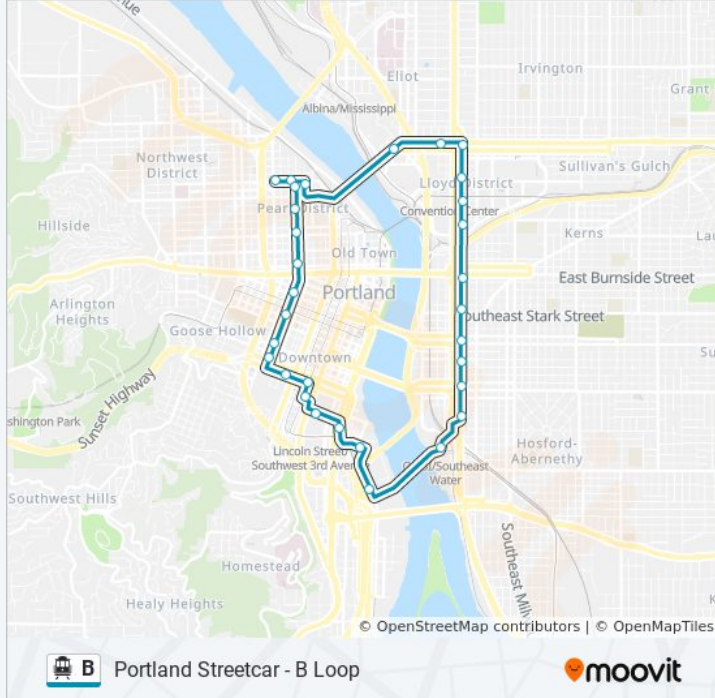

SE Grand & Taylor (North)

SE Grand & Belmont (North)

SE Grand & Stark (North)

SE Grand & E Burnside (North)

NE Grand & Hoyt (North)

NE Grand & Holladay (North)

NE Grand & Multnomah (North)

NE Grand & Broadway (North)

NE Broadway & 2nd (Streetcar) (West)

NE Broadway & Ross (Streetcar) (West)

NW 10th & Northrup (North)

NW 12th & Northrup (West)

NW 14th & Northrup (West)

B streetcar time schedules and route maps are available in an offline PDF at moovitapp.com. Use the [Moovit App](#) to see live bus times, train schedule or subway schedule, and step-by-step directions for all public transit in Portland, OR.

[About Moovit](#) · [MaaS Solutions](#) · [Supported Countries](#) · [Mooviter Community](#)

© 2024 Moovit - All Rights Reserved

Check Live Arrival Times