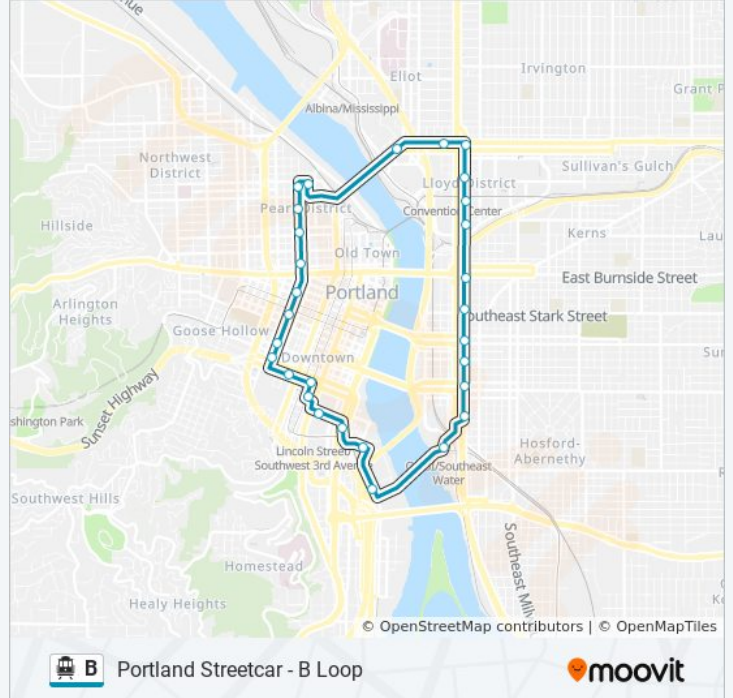

## Portland Streetcar - B Loop

[Get The App](#)

The B streetcar line (Portland Streetcar - B Loop) has 2 routes. For regular weekdays, their operation hours are:  
 (1) NW 11th & Marshall (South): 6:04 AM - 9:16 PM (2) NW 14th & Northrup (West): 9:45 PM - 10:16 PM  
 Use the Moovit App to find the closest B streetcar station near you and find out when is the next B streetcar arriving.

**Direction: NW 11th & Marshall (South)**

30 stops

[VIEW LINE SCHEDULE](#)

NW 11th & Marshall (South)  
 NW 11th & Johnson (South)  
 NW 11th & Glisan (South)  
 NW 11th & Couch (South)  
 SW 11th & Alder (South)  
 SW 11th & Taylor (South)  
 SW 11th & Jefferson (South)  
 SW 11th & Clay (South)  
 SW Park & Market (East)  
 Sw 5th & Market  
 SW 5th & Montgomery (South)  
 SW 3rd & Harrison (East)  
 SW Harrison Street (South)  
 S River Pkwy & Moody (East)  
 S Moody & Meade South (South)  
 SE Water/OMSI (Streetcar)  
 SE Grand & Mill (North)  
 SE Grand & Hawthorne (North)  
 SE Grand & Taylor (North)  
 SE Grand & Belmont (North)  
 SE Grand & Stark (North)  
 SE Grand & E Burnside (North)

**B streetcar Info****Direction:** NW 11th & Marshall (South)**Stops:** 30**Trip Duration:** 54 min**Line Summary:**

- NE Grand & Hoyt (North)
- NE Grand & Holladay (North)
- NE Grand & Multnomah (North)
- NE Grand & Broadway (North)
- NE Broadway & 2nd (Streetcar) (West)
- NE Broadway & Ross (Streetcar) (West)
- NW 10th & Northrup (North)
- NW 11th & Marshall (South)

**B streetcar Info**

**Direction:** NW 14th & Northrup (West)

**Stops:** 31

**Trip Duration:** 53 min

**Line Summary:**

SE Grand & Taylor (North)

SE Grand & Belmont (North)

SE Grand & Stark (North)