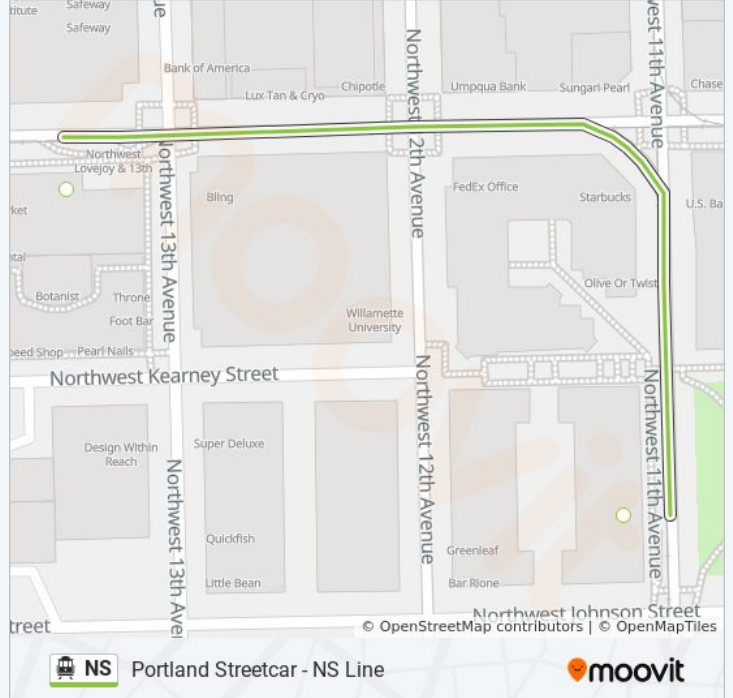

Use the Moovit App to find the closest NS streetcar station near you and find out when is the next NS streetcar arriving.

Direction: NW 11th & Johnson (South)

2 stops

[VIEW LINE SCHEDULE](#)

NW 13th & Lovejoy (East)

NW 11th & Johnson (South)

NS streetcar Time Schedule

NW 11th & Johnson (South) Route Timetable:

Sunday	7:17 AM - 7:57 AM
Monday	6:02 AM - 6:45 AM
Tuesday	6:02 AM - 6:45 AM
Wednesday	6:02 AM - 6:45 AM
Thursday	6:02 AM - 6:45 AM
Friday	6:02 AM - 6:45 AM
Saturday	7:17 AM - 7:57 AM

NS streetcar Info

Direction: NW 11th & Johnson (South)

Stops: 2

Trip Duration: 2 min

Line Summary:

Direction: NW 14th & Northrup (West)

16 stops

[VIEW LINE SCHEDULE](#)

- S Moody & Meade North (North)
- S River Pkwy & Moody (West)
- SW Harrison Street (North)
- SW 3rd & Harrison (West)
- PSU Urban Center (North)
- SW Park & Mill (West)
- SW 10th & Clay (North)
- Art Museum (North)
- Central Library (North)
- SW 10th & Alder (North)
- NW 10th & Couch (North)
- NW 10th & Glisan (North)
- NW 10th & Johnson (North)
- NW 10th & Northrup (North)
- NW 12th & Northrup (West)
- NW 14th & Northrup (West)