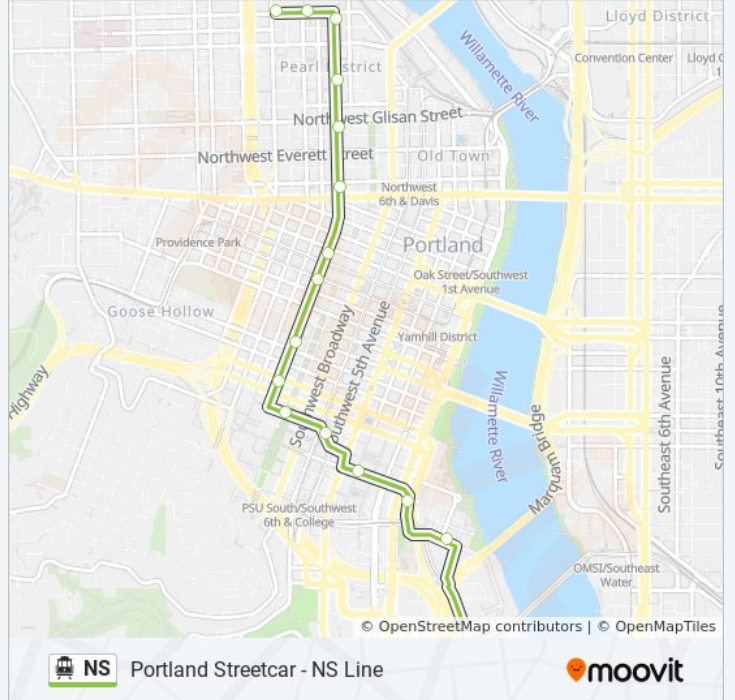

NS streetcar Info

Direction: NW 11th & Johnson (South)

Stops: 2

Trip Duration: 2 min

Line Summary:

Direction: NW 14th & Northrup (West)

16 stops

[VIEW LINE SCHEDULE](#)

NS streetcar Time Schedule

NW 14th & Northrup (West) Route Timetable:

Sunday	9:40 PM - 10:19 PM
Monday	9:58 PM - 10:45 PM
Tuesday	9:58 PM - 10:45 PM
Wednesday	9:58 PM - 10:45 PM
Thursday	9:58 PM - 10:45 PM
Friday	9:58 PM - 10:45 PM
Saturday	9:40 PM - 10:19 PM

NS streetcar Info

Direction: NW 14th & Northrup (West)

Stops: 16

Trip Duration: 27 min

Line Summary:

Direction: NW 18th & Lovejoy (East)

4 stops

[VIEW LINE SCHEDULE](#)

NS streetcar Info

Direction: NW 18th & Lovejoy (East)

Stops: 4

Trip Duration: 3 min

Line Summary:

Direction: NW 23rd & Marshall (South)

23 stops

[VIEW LINE SCHEDULE](#)