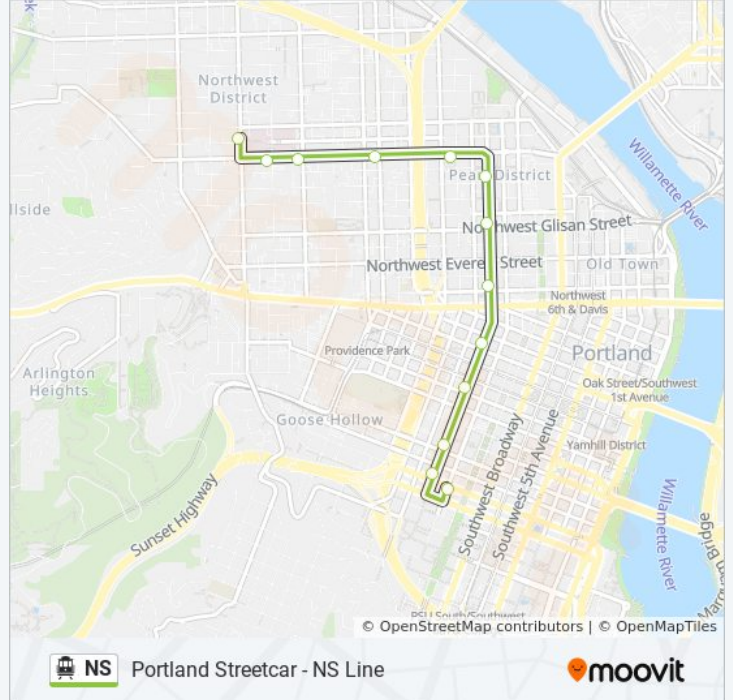

Use the Moovit App to find the closest NS streetcar station near you and find out when is the next NS streetcar arriving.

Direction: NW 11th & Johnson (South)

2 stops

[VIEW LINE SCHEDULE](#)

NW 13th & Lovejoy (East)

Direction: SW 10th & Clay (North)

13 stops

[VIEW LINE SCHEDULE](#)

- NW 23rd & Marshall (South)
- NW 22nd & Lovejoy (East)
- NW 21st & Lovejoy (East)
- NW 18th & Lovejoy (East)
- NW 13th & Lovejoy (East)
- NW 11th & Johnson (South)
- NW 11th & Glisan (South)
- NW 11th & Couch (South)
- SW 11th & Alder (South)
- SW 11th & Taylor (South)
- SW 11th & Jefferson (South)
- SW 11th & Clay (South)
- SW 10th & Clay (North)

NS streetcar Time Schedule

SW 10th & Clay (North) Route Timetable:

Sunday	10:06 PM
Monday	Not Operational
Tuesday	Not Operational
Wednesday	Not Operational
Thursday	Not Operational
Friday	Not Operational
Saturday	10:06 PM

NS streetcar Info

Direction: SW 10th & Clay (North)

Stops: 13

Trip Duration: 19 min

Line Summary:

NS streetcar time schedules and route maps are available in an offline PDF at moovitapp.com. Use the [Moovit App](#) to see live bus times, train schedule or subway schedule, and step-by-step directions for all public transit in Portland, OR.