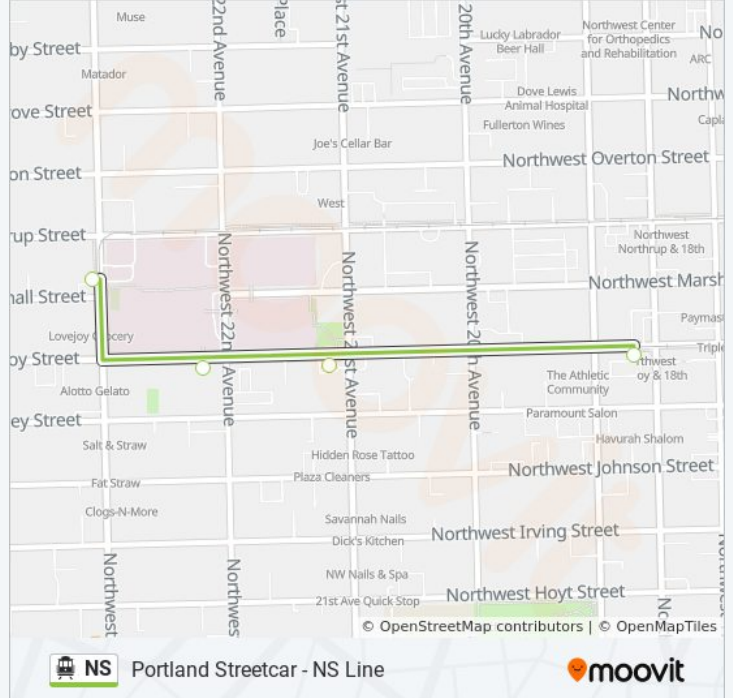

NS streetcar Info

Direction: NW 11th & Johnson (South)

Stops: 2

Trip Duration: 2 min

Line Summary:

Direction: NW 14th & Northrup (West)

16 stops

[VIEW LINE SCHEDULE](#)

NS streetcar Info

Direction: NW 14th & Northrup (West)

Stops: 16

Trip Duration: 27 min

Line Summary:

Direction: NW 18th & Lovejoy (East)

4 stops

[VIEW LINE SCHEDULE](#)

NW 23rd & Marshall (South)

NW 22nd & Lovejoy (East)

NW 21st & Lovejoy (East)

NW 18th & Lovejoy (East)

NS streetcar Time Schedule

NW 18th & Lovejoy (East) Route Timetable:

Sunday	10:24 PM - 11:04 PM
Monday	7:22 PM - 11:36 PM
Tuesday	12:02 AM - 11:36 PM
Wednesday	12:02 AM - 11:36 PM
Thursday	12:02 AM - 11:36 PM
Friday	12:02 AM - 11:36 PM
Saturday	12:02 AM - 11:04 PM

NS streetcar Info

Direction: NW 18th & Lovejoy (East)

Stops: 4

Trip Duration: 3 min

Line Summary:

Direction: NW 23rd & Marshall (South)

23 stops

[VIEW LINE SCHEDULE](#)