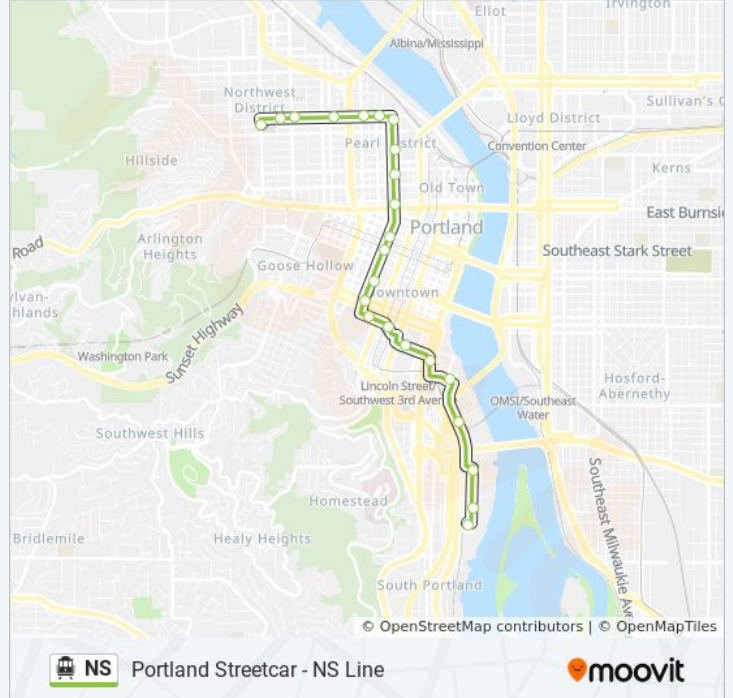

NS streetcar Info

Direction: NW 23rd & Marshall (South)

Stops: 23

Trip Duration: 40 min

Line Summary:

- NW 14th & Northrup (West)
- NW 18th & Northrup (West)
- NW 21st & Northrup (West)
- NW 22nd & Northrup (West)
- NW 23rd & Marshall (South)

Direction: S Lowell & Bond (East)

22 stops

[VIEW LINE SCHEDULE](#)

- NW 23rd & Marshall (South)
- NW 22nd & Lovejoy (East)
- NW 21st & Lovejoy (East)
- NW 18th & Lovejoy (East)
- NW 13th & Lovejoy (East)
- NW 11th & Johnson (South)
- NW 11th & Glisan (South)
- NW 11th & Couch (South)
- SW 11th & Alder (South)
- SW 11th & Taylor (South)
- SW 11th & Jefferson (South)
- SW 11th & Clay (South)
- SW Park & Market (East)
- Sw 5th & Market
- SW 5th & Montgomery (South)
- SW 3rd & Harrison (East)
- SW Harrison Street (South)
- S River Pkwy & Moody (East)