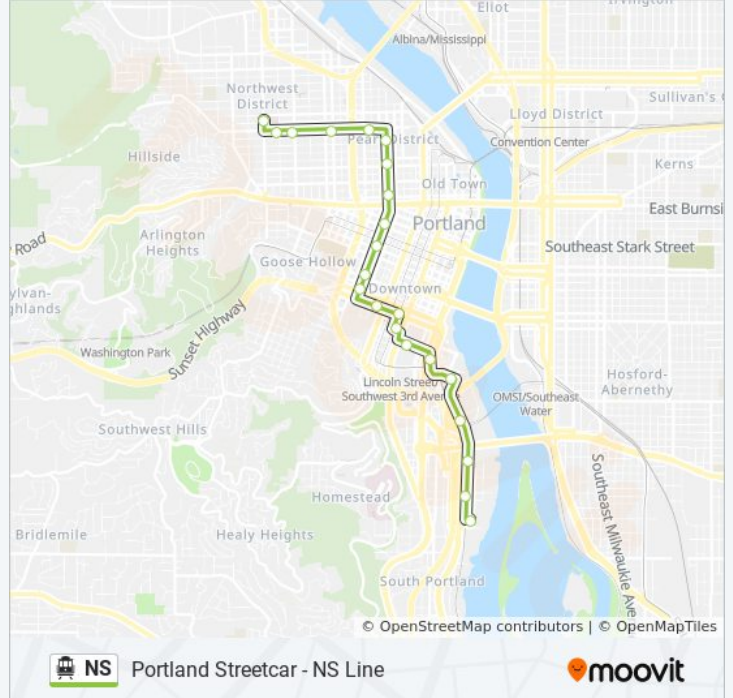

NS streetcar Info

Direction: S Lowell & Bond (East)

Stops: 22

Trip Duration: 34 min

Line Summary:

- S Moody & Meade South (South)
- S Moody & Gibbs (South)
- S Moody & Gaines (South)
- S Lowell & Bond (East)

Direction: SW 10th & Clay (North)

13 stops

[VIEW LINE SCHEDULE](#)

- NW 23rd & Marshall (South)
- NW 22nd & Lovejoy (East)
- NW 21st & Lovejoy (East)
- NW 18th & Lovejoy (East)
- NW 13th & Lovejoy (East)
- NW 11th & Johnson (South)
- NW 11th & Glisan (South)
- NW 11th & Couch (South)
- SW 11th & Alder (South)
- SW 11th & Taylor (South)
- SW 11th & Jefferson (South)
- SW 11th & Clay (South)
- SW 10th & Clay (North)