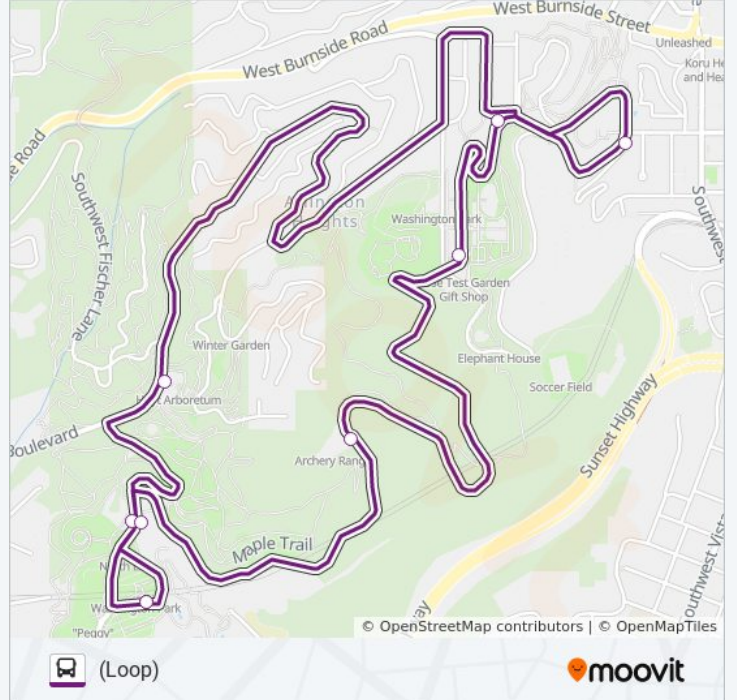

### Direction: (Loop)

9 stops

[VIEW LINE SCHEDULE](#)

Trimet Washington Park Max Station

Oregon Vietnam Veterans Memorial

4000 Block Sw Fairview (Arboretum)

Lewis & Clark

Sw Rose Garden Way & Wright

Sw Rose Garden Blvd & Sherwood (South)

Archery Range

Oregon Vietnam Veterans Memorial

Trimet Washington Park Max Station

### WASHINGTON PARK SHUTTLE bus Time Schedule

(Loop) Route Timetable:

Sunday	10:00 AM - 3:40 PM
Monday	10:00 AM - 3:40 PM
Tuesday	10:00 AM - 3:40 PM
Wednesday	10:00 AM - 3:40 PM
Thursday	10:00 AM - 3:40 PM
Friday	10:00 AM - 3:40 PM
Saturday	10:00 AM - 3:40 PM

### WASHINGTON PARK SHUTTLE bus Info

**Direction:** (Loop)

**Stops:** 9

**Trip Duration:** 23 min

**Line Summary:**

WASHINGTON PARK SHUTTLE bus time schedules and route maps are available in an offline PDF at [moovitapp.com](https://moovitapp.com). Use the [Moovit App](#) to see live bus times, train schedule or subway schedule, and step-by-step directions for all public transit in Portland, OR.