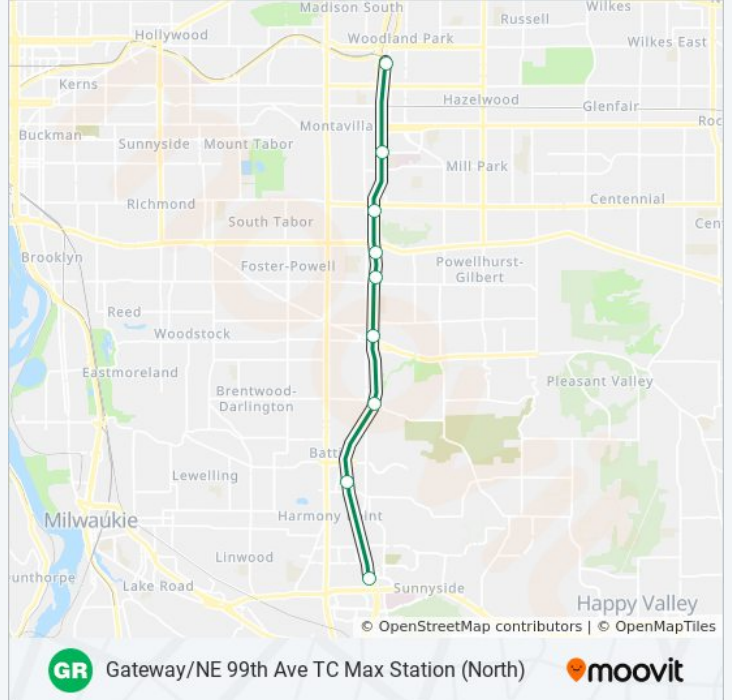

**Direction: Gateway/NE 99th Ave TC Max Station (North)**

9 stops

[VIEW LINE SCHEDULE](#)

Clackamas Town Center Transit Center  
 SE Fuller Rd Max Station  
 SE Flavel St Max Station  
 Lents Town Center/SE Foster Rd Max Station  
 SE Holgate Blvd Max Station  
 SE Powell Blvd Max Station  
 SE Division St Max Station  
 SE Main St Max Station  
 Gateway/NE 99th Ave TC Max Station

**GREEN light rail Time Schedule**

Gateway/NE 99th Ave TC Max Station (North) Route Timetable:

|           |                     |
|-----------|---------------------|
| Sunday    | 12:42 AM - 8:54 PM  |
| Monday    | 12:42 AM - 10:59 PM |
| Tuesday   | 12:42 AM - 10:59 PM |
| Wednesday | 12:42 AM - 10:59 PM |
| Thursday  | 12:42 AM - 10:59 PM |
| Friday    | 12:42 AM - 10:59 PM |
| Saturday  | 12:42 AM - 8:54 PM  |

**GREEN light rail Info**

**Direction:** Gateway/NE 99th Ave TC Max Station (North)

**Stops:** 9

**Trip Duration:** 18 min

**Line Summary:**

**Direction: PSU South/SW 5th & Jackson Max Stn (South)**

23 stops

[VIEW LINE SCHEDULE](#)

- Clackamas Town Center Transit Center
- SE Fuller Rd Max Station
- SE Flavel St Max Station
- Lents Town Center/SE Foster Rd Max Station
- SE Holgate Blvd Max Station
- SE Powell Blvd Max Station
- SE Division St Max Station
- SE Main St Max Station
- Gateway/NE 99th Ave TC Max Station
- NE 82nd Ave Max Station
- NE 60th Ave Max Station
- Hollywood/NE 42nd Ave TC Max Station
- Lloyd Center/NE 11th Ave Max Station
- NE 7th Ave Max Station
- Convention Center
- Rose Quarter TC Max Station
- Union Station/NW 5th & Glisan
- NW 5th & Couch St