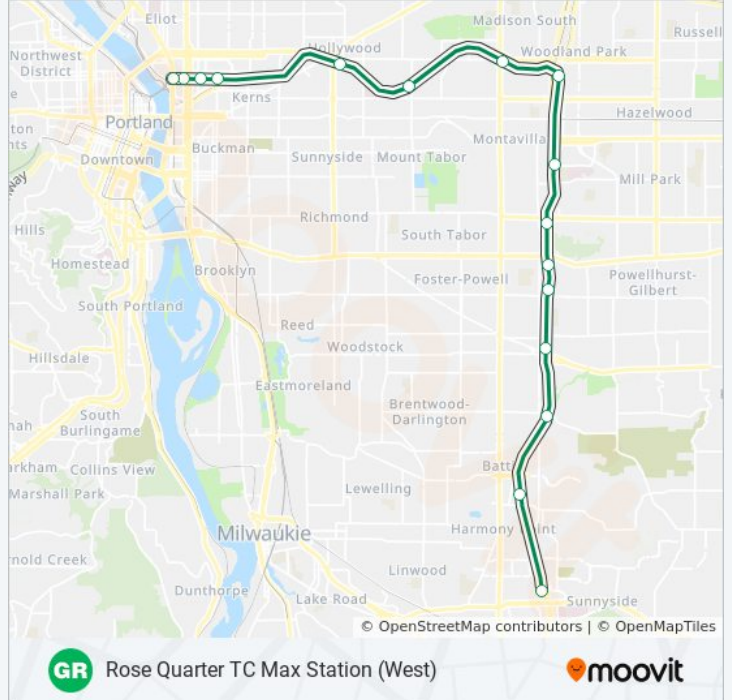

**GREEN light rail Info**

**Direction:** Rose Quarter TC Max Station (West)

**Stops:** 16

**Trip Duration:** 32 min

**Line Summary:**

**Direction: Union Station/NW 5th & Glisan Max Stn (South)**

9 stops

[VIEW LINE SCHEDULE](#)

Gateway/NE 99th Ave TC Max Station

NE 82nd Ave Max Station

NE 60th Ave Max Station

Hollywood/NE 42nd Ave TC Max Station

Lloyd Center/NE 11th Ave Max Station

NE 7th Ave Max Station

Convention Center

Rose Quarter TC Max Station