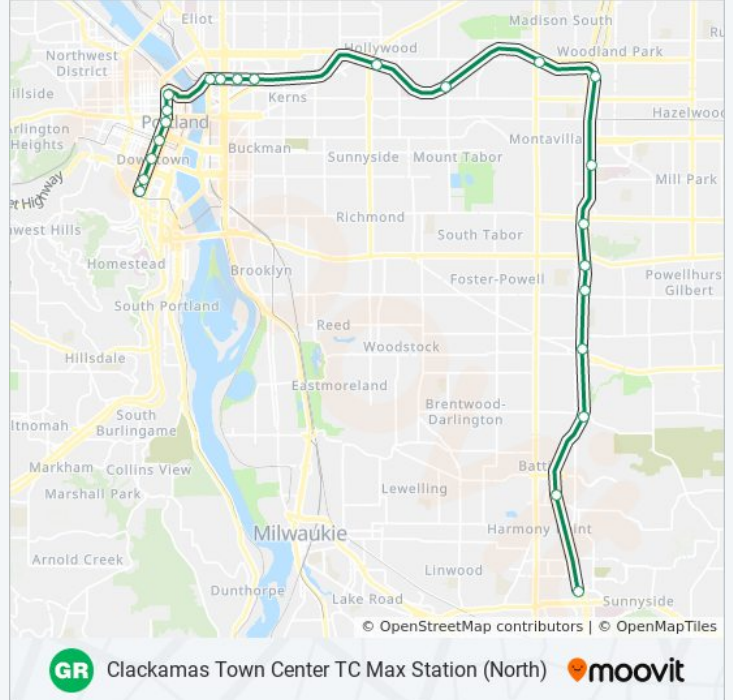

Use the Moovit App to find the closest GREEN light rail station near you and find out when is the next GREEN light rail arriving.

**Direction: Clackamas Town Center TC Max Station (North)**

23 stops

[VIEW LINE SCHEDULE](#)

**GREEN light rail Info**

**Direction:** Clackamas Town Center TC Max Station (North)

**Stops:** 23

**Trip Duration:** 49 min

**Line Summary:**

SE Powell Blvd Max Station  
 SE Holgate Blvd Max Station  
 Lents Town Center/SE Foster Rd Max Station  
 SE Flavel St Max Station  
 SE Fuller Rd Max Station  
 Clackamas Town Center Transit Center

**Direction: Gateway/NE 99th Ave TC Max Station (North)**

9 stops

[VIEW LINE SCHEDULE](#)

Clackamas Town Center Transit Center  
 SE Fuller Rd Max Station  
 SE Flavel St Max Station  
 Lents Town Center/SE Foster Rd Max Station  
 SE Holgate Blvd Max Station  
 SE Powell Blvd Max Station  
 SE Division St Max Station  
 SE Main St Max Station  
 Gateway/NE 99th Ave TC Max Station

**GREEN light rail Info**

**Direction:** Gateway/NE 99th Ave TC Max Station (North)

**Stops:** 9

**Trip Duration:** 18 min

**Line Summary:**

**Direction: PSU South/SW 5th & Jackson Max Stn (South)**

23 stops