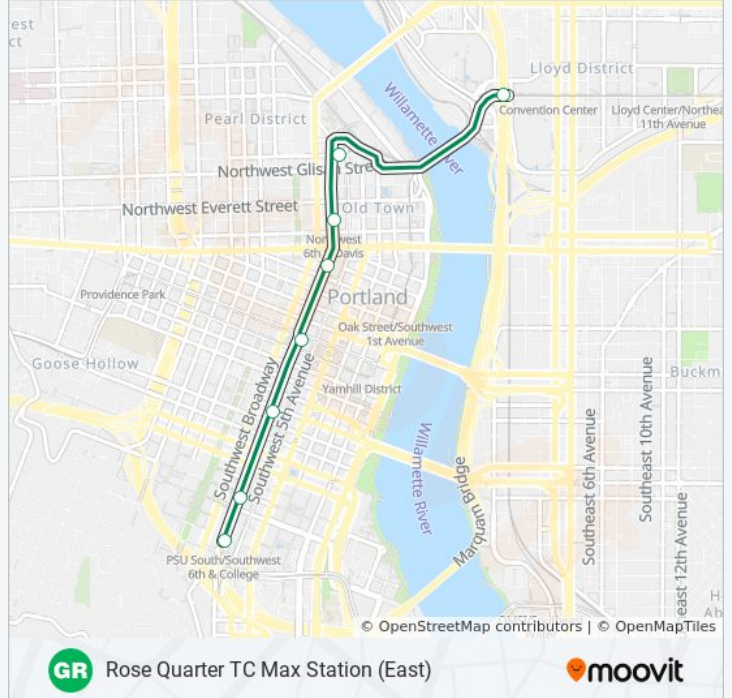

**GREEN light rail Info**

**Direction:** PSU South/SW 5th & Jackson Max Stn (South)

**Stops:** 23

**Trip Duration:** 48 min

**Line Summary:**

SW 5th & Oak St

Pioneer Place/SW 5th Avenue

City Hall/SW 5th & Jefferson

SW 6th & Madison St

Pioneer Courthouse/SW 6th Avenue

SW 6th & Pine St

NW 6th & Davis St

Union Station/NW 6th & Hoyt

Rose Quarter TC Max Station

**GREEN light rail Time Schedule**

Rose Quarter TC Max Station (East) Route

**GREEN light rail Info**

**Direction:** Rose Quarter TC Max Station (East)

**Stops:** 8

**Trip Duration:** 15 min

**Line Summary:**

**Direction: Rose Quarter TC Max Station (West)**

16 stops

[VIEW LINE SCHEDULE](#)