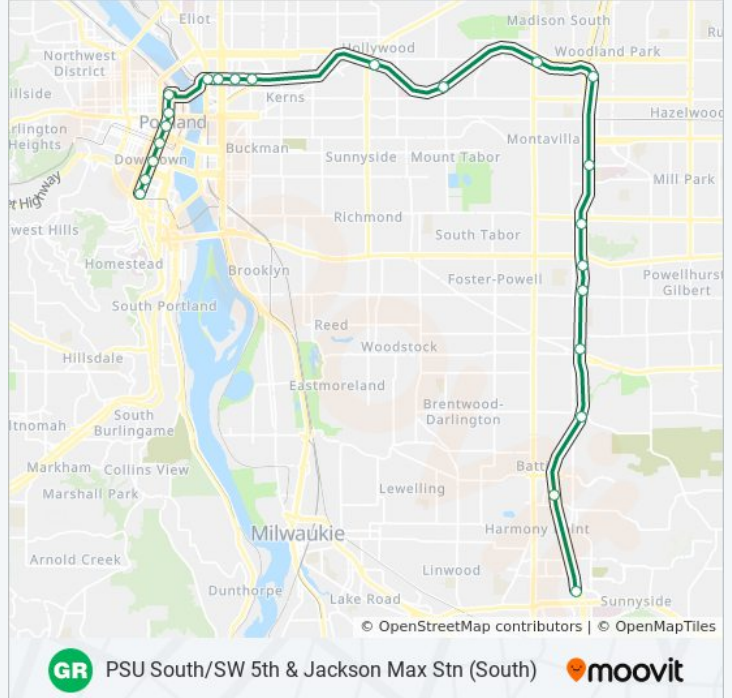

**GREEN light rail Info**

**Direction:** PSU South/SW 5th & Jackson Max Stn (South)

**Stops:** 23

**Trip Duration:** 48 min

**Line Summary:**

SW 5th & Oak St

Pioneer Place/SW 5th Avenue

City Hall/SW 5th & Jefferson

PSU Urban Center/SW 5th & Mill St

PSU South/SW 5th & Jackson

**Direction: Rose Quarter TC Max Station (East)**

8 stops

[VIEW LINE SCHEDULE](#)

PSU South/SW 6th & College

PSU Urban Center/SW 6th & Montgomery St