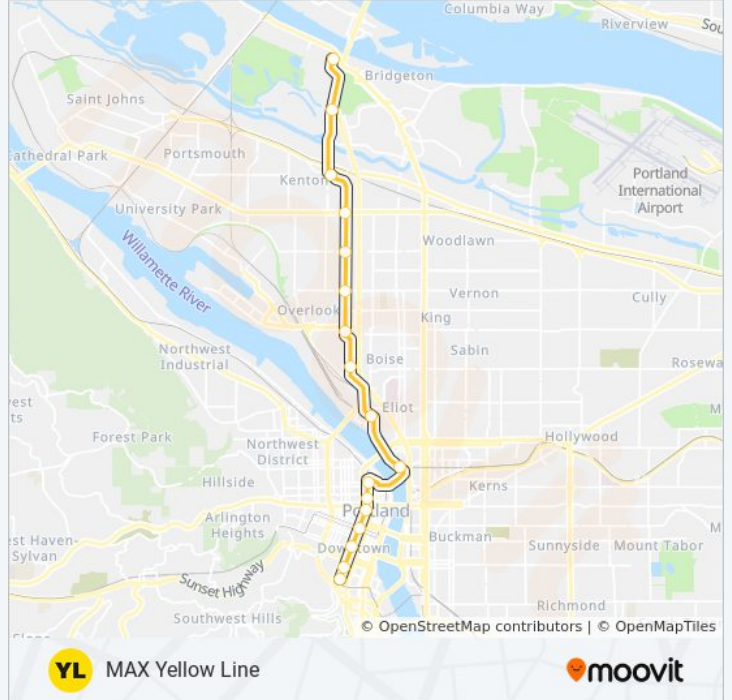

YELLOW light rail Time Schedule

Expo Center Max Station (South) Route Timetable:

Sunday	12:21 AM - 11:51 PM
Monday	12:21 AM - 11:55 PM
Tuesday	12:25 AM - 11:55 PM
Wednesday	12:25 AM - 11:55 PM
Thursday	12:25 AM - 11:55 PM
Friday	12:25 AM - 11:55 PM
Saturday	12:25 AM - 11:50 PM

YELLOW light rail Info

Direction: Expo Center Max Station (South)

Stops: 17

Trip Duration: 35 min

Line Summary:

Direction: Interstate/Rose Quarter Max Station (South)

10 stops

[VIEW LINE SCHEDULE](#)

Interstate/Rose Quarter Max Station (South) Route Timetable:

Sunday	12:41 AM - 10:18 PM
Monday	12:41 AM - 10:22 PM
Tuesday	1:08 AM - 10:22 PM
Wednesday	1:08 AM - 10:22 PM
Thursday	1:08 AM - 10:22 PM
Friday	1:08 AM - 10:22 PM
Saturday	1:08 AM - 10:17 PM

YELLOW light rail Info

Direction: Interstate/Rose Quarter Max Station (South)

Stops: 10

Trip Duration: 20 min

Line Summary:

Direction: PSU South/SW 5th & Jackson Max Stn (South)

17 stops

[VIEW LINE SCHEDULE](#)