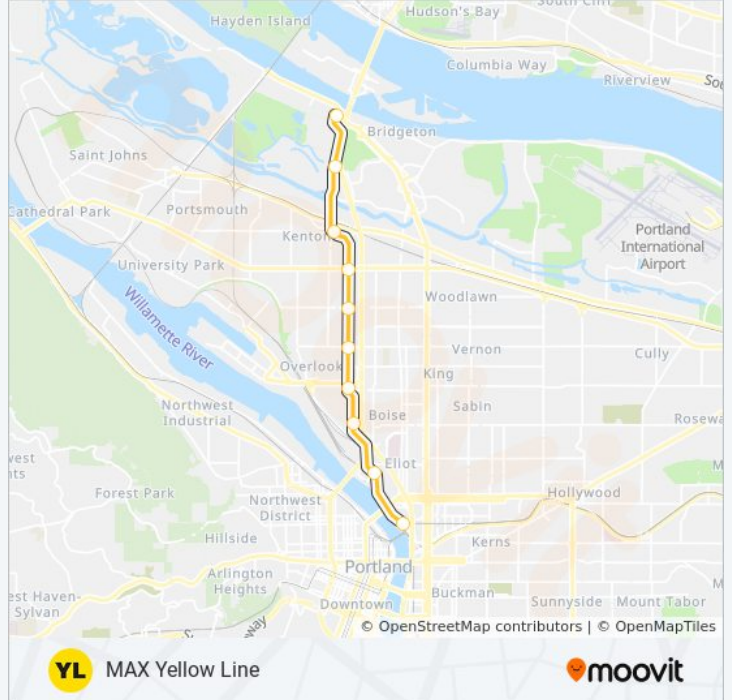

- Expo Center
- Delta Park/Vanport
- Kenton/N Denver Ave
- N Lombard TC Max Station
- Rosa Parks
- N Killingsworth St
- N Prescott St
- Overlook Park
- Albina/Mississippi
- Interstate/Rose Quarter

YELLOW light rail Time Schedule

Interstate/Rose Quarter Max Station (South) Route Timetable:

Sunday	12:41 AM - 10:18 PM
Monday	12:41 AM - 10:22 PM
Tuesday	1:08 AM - 10:22 PM
Wednesday	1:08 AM - 10:22 PM
Thursday	1:08 AM - 10:22 PM
Friday	1:08 AM - 10:22 PM
Saturday	1:08 AM - 10:17 PM

YELLOW light rail Info

Direction: Interstate/Rose Quarter Max Station (South)

Stops: 10

Trip Duration: 20 min

Line Summary:

Direction: PSU South/SW 5th & Jackson Max Stn (South)

17 stops

[VIEW LINE SCHEDULE](#)

YELLOW light rail Info

Direction: PSU South/SW 5th & Jackson Max Stn (South)

Stops: 17

Trip Duration: 36 min

Line Summary:

Direction: Union Station/NW 5th & Glisan Max Stn (South)

11 stops

[VIEW LINE SCHEDULE](#)