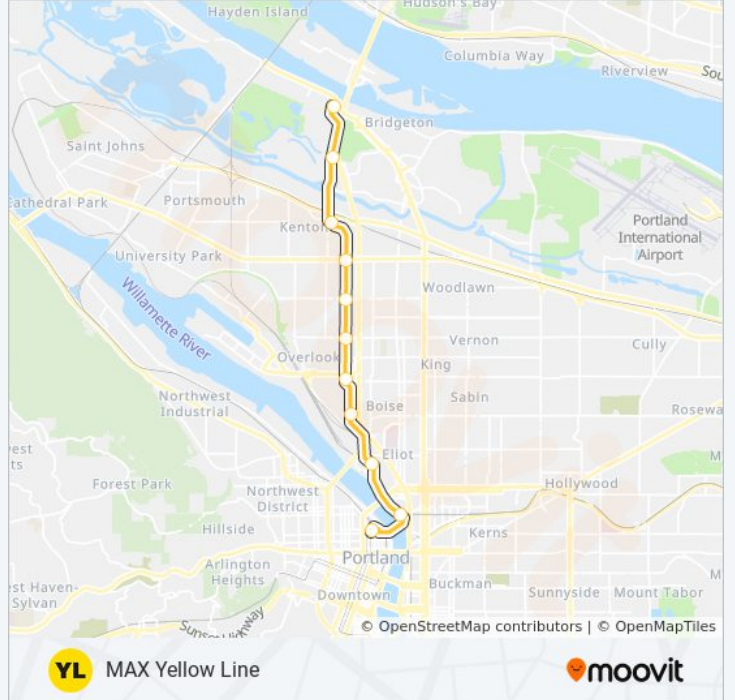

YELLOW light rail Info

Direction: PSU South/SW 5th & Jackson Max Stn (South)

Stops: 17

Trip Duration: 36 min

Line Summary:

Direction: Union Station/NW 5th & Glisan Max Stn (South)

11 stops

[VIEW LINE SCHEDULE](#)

- Expo Center
- Delta Park/Vanport
- Kenton/N Denver Ave
- N Lombard TC Max Station
- Rosa Parks
- N Killingsworth St
- N Prescott St
- Overlook Park
- Albina/Mississippi
- Interstate/Rose Quarter
- Union Station/NW 5th & Glisan

YELLOW light rail Time Schedule

Union Station/NW 5th & Glisan Max Stn (South)

Route Timetable:

Sunday	5:03 AM - 11:34 PM
Monday	5:07 AM - 11:38 PM
Tuesday	5:07 AM - 11:38 PM
Wednesday	5:07 AM - 11:38 PM
Thursday	5:07 AM - 11:38 PM
Friday	5:07 AM - 11:38 PM
Saturday	5:02 AM - 11:33 PM

YELLOW light rail Info

Direction: Union Station/NW 5th & Glisan Max Stn (South)

Stops: 11

Trip Duration: 24 min

Line Summary:

YELLOW light rail time schedules and route maps are available in an offline PDF at moovitapp.com. Use the [Moovit App](#) to see live bus times, train schedule or subway schedule, and step-by-step directions for all public transit in Portland, OR.