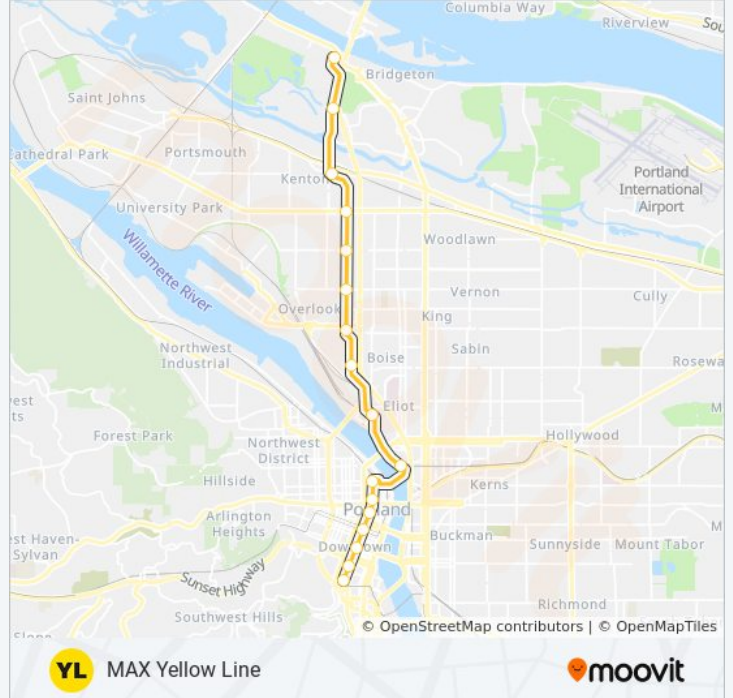

YELLOW light rail Info

Direction: Interstate/Rose Quarter Max Station (South)

Stops: 10

Trip Duration: 20 min

Line Summary:

Direction: PSU South/SW 5th & Jackson Max Stn (South)

17 stops

[VIEW LINE SCHEDULE](#)

YELLOW light rail Time Schedule

PSU South/SW 5th & Jackson Max Stn (South)

Route Timetable:

Sunday	12:03 AM
Monday	12:03 AM
Tuesday	12:07 AM - 12:37 AM
Wednesday	12:07 AM - 12:37 AM
Thursday	12:07 AM - 12:37 AM
Friday	12:07 AM - 12:37 AM
Saturday	12:07 AM - 12:37 AM

YELLOW light rail Info

Direction: PSU South/SW 5th & Jackson Max Stn (South)

Stops: 17

Trip Duration: 36 min

Line Summary:

Direction: Union Station/NW 5th & Glisan Max Stn (South)

11 stops

[VIEW LINE SCHEDULE](#)

YELLOW light rail Info

Direction: Union Station/NW 5th & Glisan Max Stn (South)

Stops: 11

Trip Duration: 24 min

Line Summary:

YELLOW light rail time schedules and route maps are available in an offline PDF at moovitapp.com. Use the [Moovit App](#) to see live bus times, train schedule or subway schedule, and step-by-step directions for all public transit in Portland, OR.