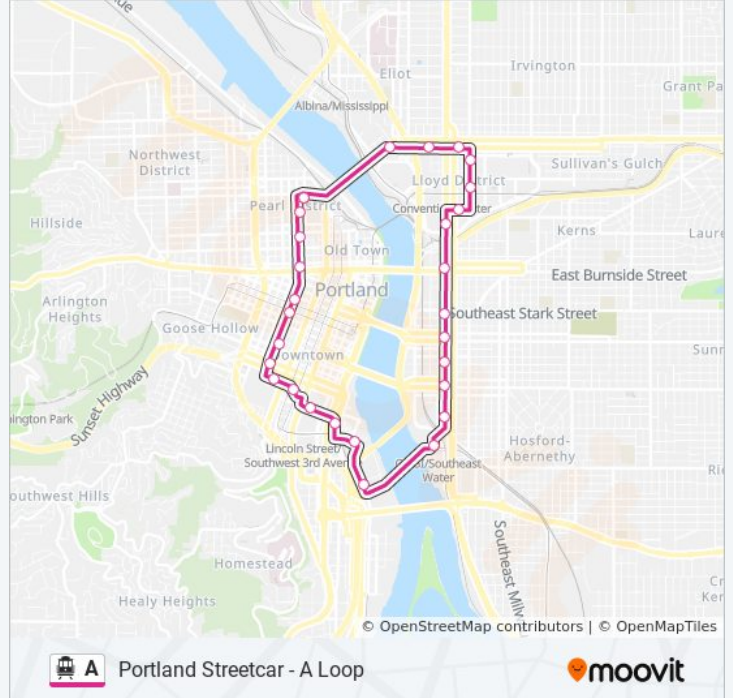

Portland Streetcar - A Loop

[Get The App](#)

The A streetcar line (Portland Streetcar - A Loop) has 2 routes. For regular weekdays, their operation hours are:
 (1) NW 9th & Lovejoy (East): 6:10 AM - 9:13 PM (2) S Moody & Meade North (North): 9:27 PM - 10:13 PM
 Use the Moovit App to find the closest A streetcar station near you and find out when is the next A streetcar arriving.

A streetcar Info
Direction: NW 9th & Lovejoy (East)
Stops: 29
Trip Duration: 59 min
Line Summary:

- NW 9th & Lovejoy (East)
- N Weidler & Ross (East)
- NE Weidler & 2nd (Streetcar) (East)
- NE Weidler & Grand (East)
- NE 7th & Halsey (South)
- NE 7th & Holladay (South)
- NE Oregon & Grand (West)
- NE M L King & Hoyt (South)
- NE M L King & E Burnside (South)
- SE M L King & Stark (South)
- SE M L King & Morrison (South)
- SE M L King & Taylor (South)
- SE M L King & Hawthorne (South)
- SE M L King & Mill (South)
- SE Water/OMSI (Streetcar)
- S Moody & Meade North (North)
- S River Pkwy & Moody (West)
- SW Harrison Street (North)
- SW 3rd & Harrison (West)
- PSU Urban Center (North)
- SW Park & Mill (West)
- SW 10th & Clay (North)

Art Museum (North)

Central Library (North)

SW 10th & Alder (North)

NW 10th & Couch (North)

NW 10th & Glisan (North)

NW 10th & Johnson (North)

NW 9th & Lovejoy (East)

Direction: S Moody & Meade North (North)

16 stops

[VIEW LINE SCHEDULE](#)

NW 9th & Lovejoy (East)

N Weidler & Ross (East)

NE Weidler & 2nd (Streetcar) (East)

NE Weidler & Grand (East)

NE 7th & Halsey (South)

NE 7th & Holladay (South)