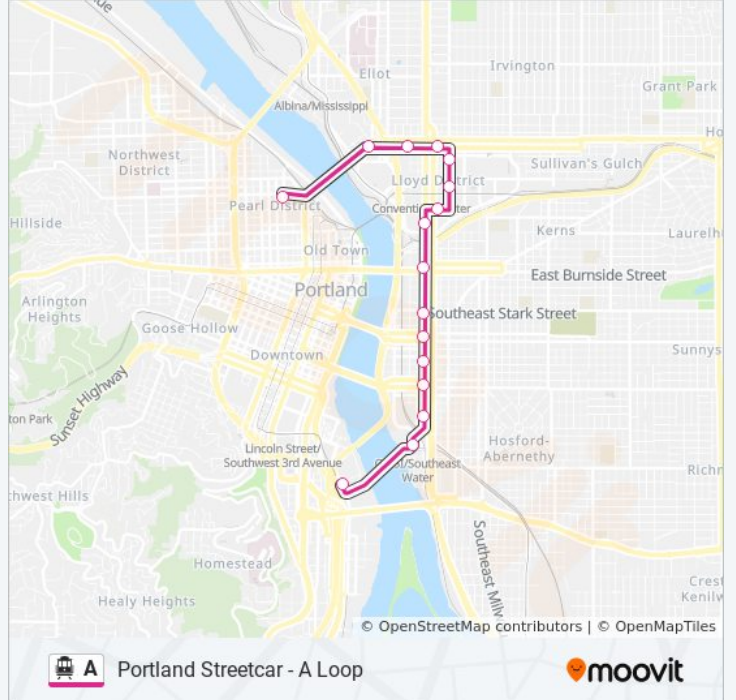

Portland Streetcar - A Loop

[Get The App](#)

The A streetcar line (Portland Streetcar - A Loop) has 2 routes. For regular weekdays, their operation hours are:
 (1) NW 9th & Lovejoy (East): 6:10 AM - 9:13 PM (2) S Moody & Meade North (North): 9:27 PM - 10:13 PM
 Use the Moovit App to find the closest A streetcar station near you and find out when is the next A streetcar arriving.

NE Oregon & Grand (West)

NE M L King & Hoyt (South)

NE M L King & E Burnside (South)

SE M L King & Stark (South)

SE M L King & Morrison (South)

SE M L King & Taylor (South)

SE M L King & Hawthorne (South)

SE M L King & Mill (South)

SE Water/OMSI (Streetcar)

S Moody & Meade North (North)

A streetcar Time Schedule

S Moody & Meade North (North) Route Timetable:

Sunday	9:09 PM - 9:49 PM
Monday	9:27 PM - 10:13 PM
Tuesday	9:27 PM - 10:13 PM
Wednesday	9:27 PM - 10:13 PM
Thursday	9:27 PM - 10:13 PM
Friday	9:27 PM - 10:13 PM
Saturday	9:09 PM - 9:49 PM

A streetcar Info

Direction: S Moody & Meade North (North)

Stops: 16

Trip Duration: 31 min

Line Summary:

A streetcar time schedules and route maps are available in an offline PDF at moovitapp.com. Use the [Moovit App](#) to see live bus times, train schedule or subway schedule, and step-by-step directions for all public transit in Portland, OR.