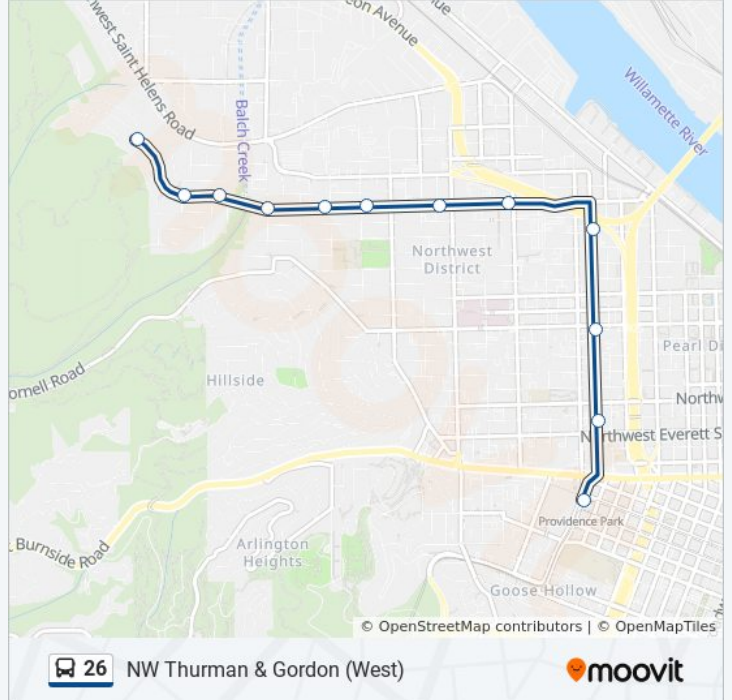

NW Thurman & Gordon (West)

Get The App

The 26 bus line (NW Thurman & Gordon (West)) has 2 routes. For regular weekdays, their operation hours are: (1) NW Thurman & Gordon (West): 3:51 PM(2) SW 18th & Salmon (South): 7:42 AM
Use the Moovit App to find the closest 26 bus station near you and find out when is the next 26 bus arriving.

Direction: NW Thurman & Gordon (West)

12 stops

[VIEW LINE SCHEDULE](#)

- SW 18th & Morrison (North)
- NW 18th & Flanders (North)
- NW 18th & Lovejoy (North)
- NW 18th & Raleigh (North)
- NW Thurman & 21st (West)
- NW Thurman & 23rd Pl (West)
- NW Thurman & 26th (West)
- NW Thurman & 27th (West)
- NW Thurman & 29th (West)
- NW Thurman & 32nd (West)
- NW Thurman & 34th (West)
- NW Thurman & Gordon (West)

26 bus Time Schedule

NW Thurman & Gordon (West) Route Timetable:

Sunday	Not Operational
Monday	3:51 PM
Tuesday	3:51 PM
Wednesday	3:51 PM
Thursday	3:51 PM
Friday	3:51 PM
Saturday	Not Operational

26 bus Info

Direction: NW Thurman & Gordon (West)

Stops: 12

Trip Duration: 16 min

Line Summary:

Direction: SW 18th & Salmon (South)

14 stops

[VIEW LINE SCHEDULE](#)

- NW Thurman & Gordon (West)
- NW Thurman & 34th (East)
- NW Thurman & 32nd (East)
- NW Thurman & 29th (East)
- NW Thurman & 27th (East)
- NW Thurman & 26th (East)
- NW Thurman & 24th (East)
- NW Thurman & 23rd (East)
- NW Thurman & 21st (East)
- NW 19th & Raleigh (South)
- NW 19th & Marshall (South)
- NW 19th & Flanders (South)
- SW 18th & Morrison (South)
- SW 18th & Salmon (South)