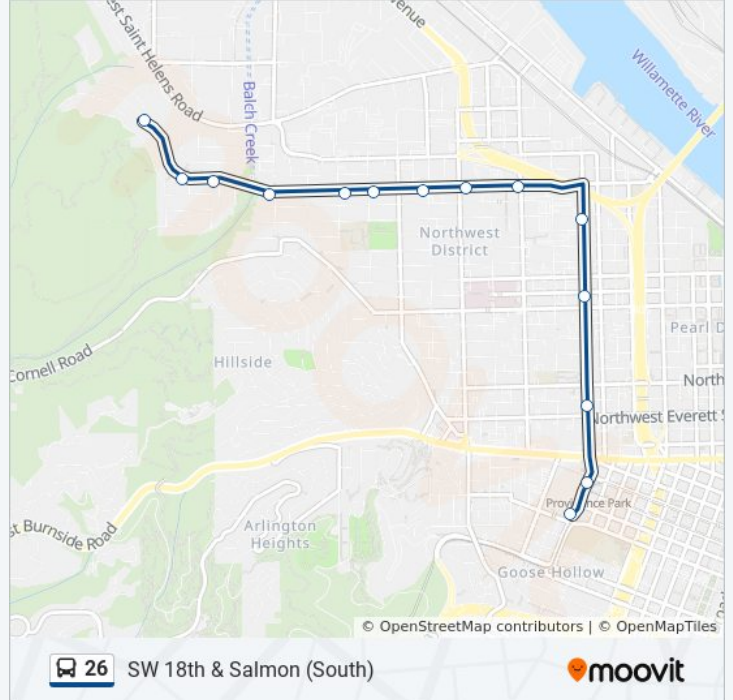

26 bus time schedules and route maps are available in an offline PDF at moovitapp.com. Use the [Moovit App](#) to see live bus times, train schedule or subway schedule, and step-by-step directions for all public transit in Portland, OR.

[About Moovit](#) • [MaaS Solutions](#) • [Supported Countries](#) • [Mooviter Community](#)

© 2024 Moovit - All Rights Reserved

Check Live Arrival Times