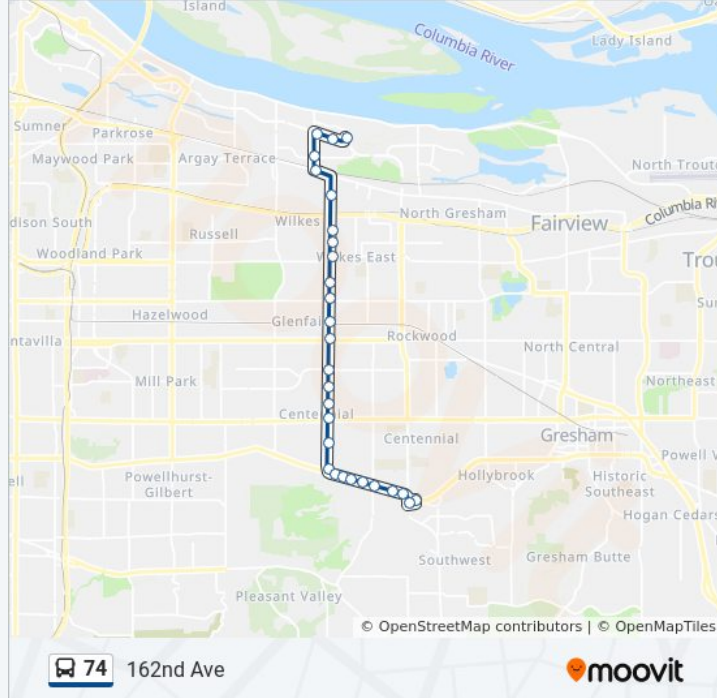

Direction: NE 166th & Airport Way (North)

28 stops

[VIEW LINE SCHEDULE](#)

W Powell & SW Duniway (East)

W Powell & SW 181st (West)

W Powell & the Village (Western Driveway)
(West)

SE Powell & 174th (West)

SE Powell & 170th (West)

74 bus Info

Direction: NE 166th & Airport Way (North)

Stops: 28

Trip Duration: 22 min

Line Summary:

NE 162nd & Fargo (North)

3300 Block NE 162nd (North)

NE Sandy & 158th (West)

NE 158th & Mason (North)

NE Airport Way & 158th (East)

16400 Block NE Airport Way (East)

NE 166th & Airport Way (North)

Direction: W Powell & SW Duniway (East)

25 stops

[VIEW LINE SCHEDULE](#)

NE 166th & Airport Way (North)

16200 Block NE Cameron (West)

NE 158th & Airport Way (South)

NE 158th & Mason (South)

NE Sandy & 162nd (East)

NE 162nd & Fargo (South)

NE 162nd & Thompson (South)

NE 162nd & San Rafael (South)

NE 162nd & Halsey (South)