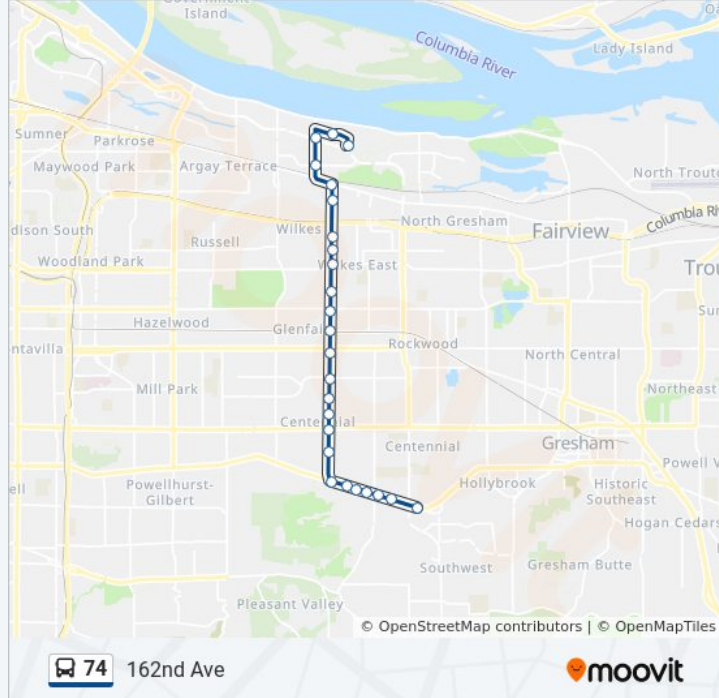

SE Powell & 162nd (East)

SE Powell & Naegeli (East)

SE Powell & 168th (East)

SE Powell & Meadowland Center (East)

SE Powell & 174th (East)

4700 Block W Powell (East)

W Powell & SW Duniway (East)

74 bus time schedules and route maps are available in an offline PDF at moovitapp.com. Use the [Moovit App](#) to see live bus times, train schedule or subway schedule, and step-by-step directions for all public transit in Portland, OR.

[About Moovit](#) • [MaaS Solutions](#) • [Supported Countries](#) • [Mooviter Community](#)

© 2024 Moovit - All Rights Reserved

Check Live Arrival Times