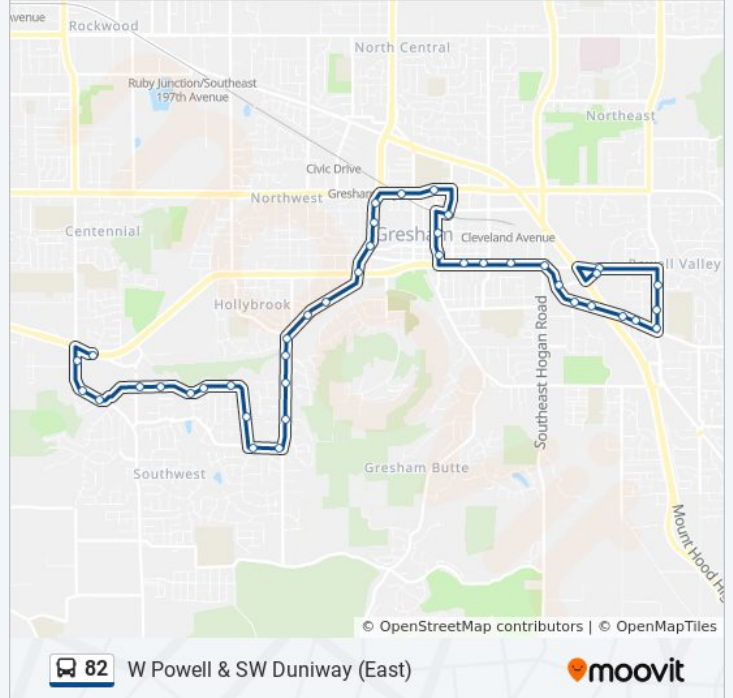

SE Powell Valley & Hale (East)

SE Kane & Powell Valley (North)

SE Kane & 5th St (North)

SE 1st & Kane (West)

SE 1st & 3rd (South)

Direction: W Powell & SW Duniway (East)

41 stops

[VIEW LINE SCHEDULE](#)

SW Eastman & Florence (West)

SW Eastman & 4th (South)

SW Eastman & Birdsdale (South)

SW Towle & 10th Ct (South)

SW Towle & 14th (South)

SW Towle & 19th Dr (South)

SW Binford Lake & Towle (West)

SW Binford Lake & Heiney (West)

SW Heiney & 18th Terrace (North)

SW 14th Dr & Birdsdale (West)

SW 14th Dr & Battaglia (West)

SW 14th Dr & Binford (West)

SW 14th Dr & Tegart (West)

SW 14th Dr & Pleasant View (West)

SW Highland & 14th Dr (West)

SW Highland & Linneman (West)

SW Highland & 11th St (North)

W Powell & SW Duniway (East)

82 bus time schedules and route maps are available in an offline PDF at moovitapp.com. Use the [Moovit App](#) to see live bus times, train schedule or subway schedule, and step-by-step directions for all public transit in Portland, OR.