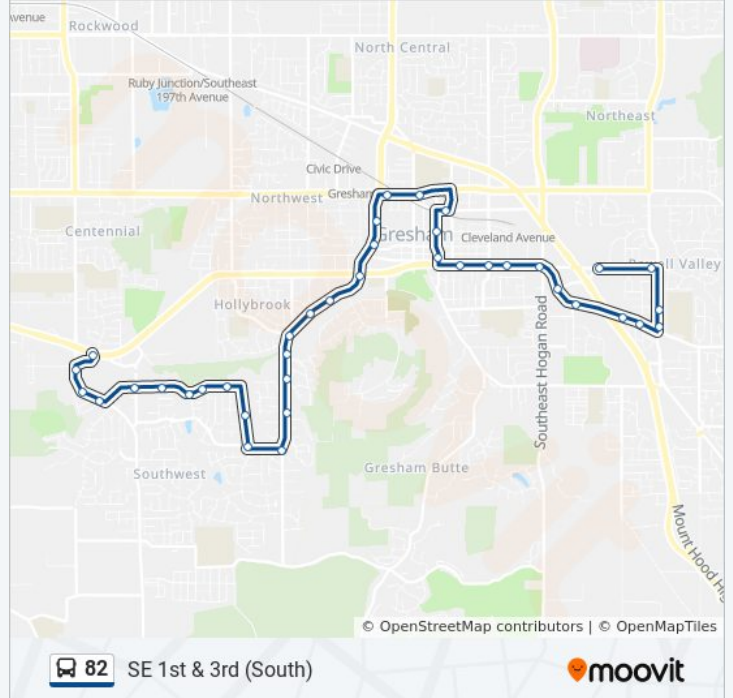

82 bus Info

Direction: SE 1st & 3rd (South)

Stops: 38

Trip Duration: 31 min

Line Summary:

NE Division & Main (East)

Gresham Central Transit Center (West)

NE Hood & 5th (South)

NE Hood & 2nd (South)

E Powell & NE Elliott (East)

E Powell & SE Cleveland (East)

E Powell & NE Liberty (East)

E Powell & SE Hogan (East)

E Powell & SE 3rd (South)

E Powell & SE Rene (East)

2800 Block SE Powell Valley (East)

SE Powell Valley & Hale (East)

SE Kane & Powell Valley (North)

SE Kane & 5th St (North)

SE 1st & Kane (West)

SE 1st & 3rd (South)

Direction: W Powell & SW Duniway (East)

41 stops

[VIEW LINE SCHEDULE](#)

SE 1st & 3rd (South)

SE 3rd & 1st (North)

SE Kane & 2nd (South)

SE Kane & 5th St (South)

SE Kane & Powell Valley (South)

SE Powell Valley & Robin (West)

2800 Block SE Powell Valley (West)

E Powell & SE Burnside (West)