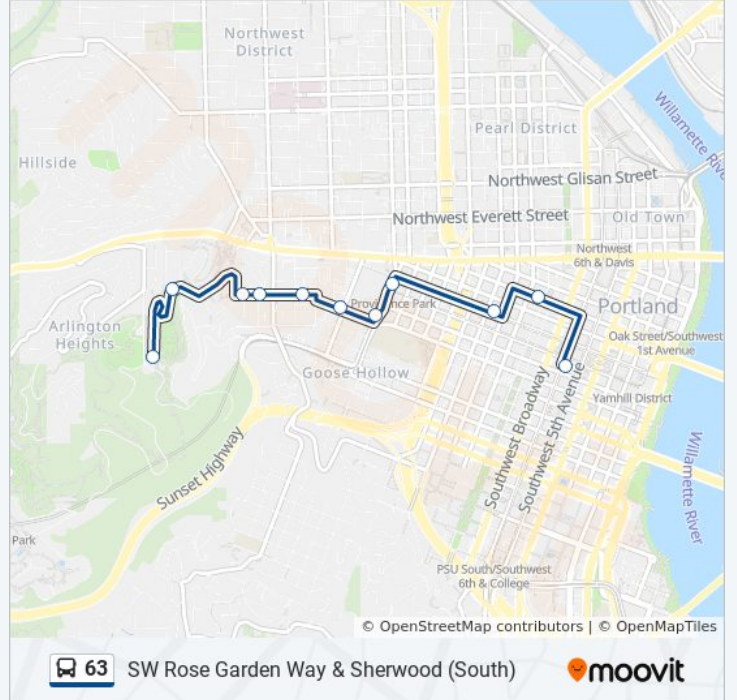

**63 bus Info**

**Direction:** SW 6th & Yamhill (North)

**Stops:** 16

**Trip Duration:** 13 min

**Line Summary:**

**Direction: SW Rose Garden Way & Sherwood (South)**

11 stops

[VIEW LINE SCHEDULE](#)

- SW 6th & Yamhill (North)
- SW Washington & 9th (West)
- SW Morrison & 12th (West)
- SW 18th & Morrison (South)
- SW 18th & Salmon (South)
- SW Salmon & 20th (West)
- SW Park Pl & St Clair (West)
- SW Park Pl & Green (West)
- SW Park Pl & Lewis & Clark (West)
- Sw Rose Garden Way & Wright
- Sw Rose Garden Blvd & Sherwood (South)

**63 bus Time Schedule**

SW Rose Garden Way & Sherwood (South) Route  
Timetable:

Sunday	9:45 AM - 5:45 PM
Monday	9:45 AM - 5:45 PM
Tuesday	9:45 AM - 5:45 PM
Wednesday	9:45 AM - 5:45 PM
Thursday	9:45 AM - 5:45 PM
Friday	9:45 AM - 5:45 PM
Saturday	9:45 AM - 5:45 PM

**63 bus Info**

**Direction:** SW Rose Garden Way & Sherwood (South)

**Stops:** 11

**Trip Duration:** 12 min

**Line Summary:**

63 bus time schedules and route maps are available in an offline PDF at [moovitapp.com](https://moovitapp.com). Use the [Moovit App](#) to see live bus times, train schedule or subway schedule, and step-by-step directions for all public transit in Portland, OR.