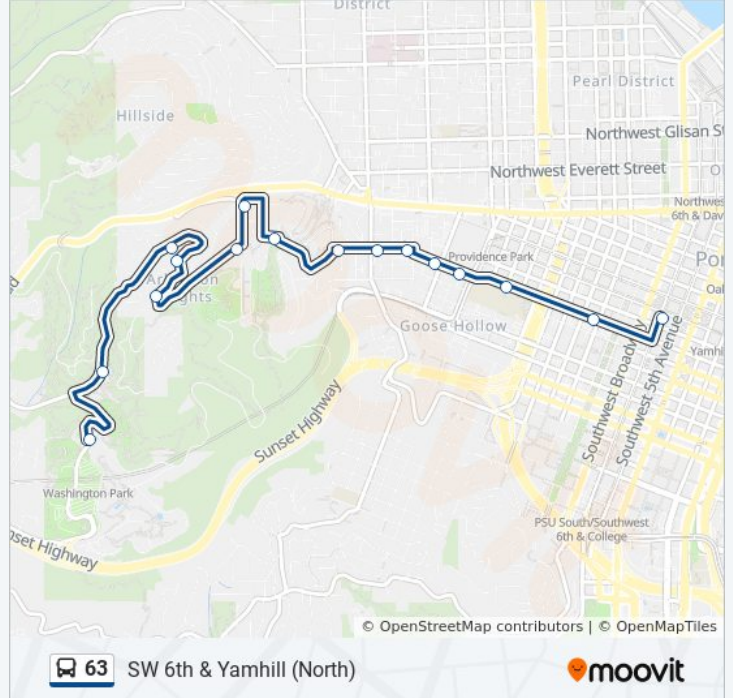

**Direction: SW 6th & Yamhill (North)**

16 stops

[VIEW LINE SCHEDULE](#)

- SW Knights & Kingston (North)
- 4000 Block Sw Fairview (Arboretum)
- 2900 Block SW Fairview (East)
- SW Fairview & Bennington (South)
- SW Fairview & Cascade (South)
- SW Fairview & Kingston (East)
- SW Kingston & Tichner (North)
- SW Park Pl & Wright (East)
- SW Park Pl & Douglas (East)
- SW Park Pl & Vista (East)
- SW Park Pl & King (East)
- SW Salmon & 20th (East)
- SW Salmon & 19th (East)
- SW Salmon & 16th (East)
- SW Salmon & 10th (East)
- SW 6th & Yamhill (North)

**63 bus Time Schedule**

SW 6th & Yamhill (North) Route Timetable:

Sunday	10:00 AM - 6:00 PM
Monday	7:57 AM - 6:00 PM
Tuesday	7:57 AM - 6:00 PM
Wednesday	7:57 AM - 6:00 PM
Thursday	7:57 AM - 6:00 PM
Friday	7:57 AM - 6:00 PM
Saturday	10:00 AM - 6:00 PM

**63 bus Info**

**Direction:** SW 6th & Yamhill (North)

**Stops:** 16

**Trip Duration:** 13 min

**Line Summary:**

**Direction: SW Rose Garden Way & Sherwood (South)**

11 stops

[VIEW LINE SCHEDULE](#)

- SW 6th & Yamhill (North)
- SW Washington & 9th (West)
- SW Morrison & 12th (West)
- SW 18th & Morrison (South)
- SW 18th & Salmon (South)
- SW Salmon & 20th (West)
- SW Park Pl & St Clair (West)
- SW Park Pl & Green (West)
- SW Park Pl & Lewis & Clark (West)
- Sw Rose Garden Way & Wright
- Sw Rose Garden Blvd & Sherwood (South)