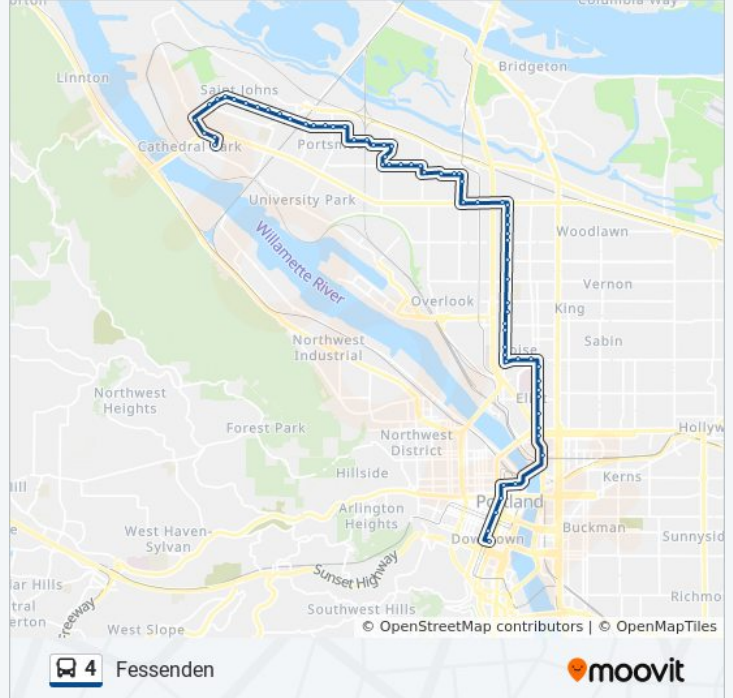

- N Albina & Alberta (North)
- N Albina & Killingsworth (North)
- N Albina & Ainsworth (North)
- N Albina & Rosa Parks Way (North)
- N Albina & Dekum (North)
- N Albina & Bryant (North)
- N Albina & Buffalo (North)
- N Albina & Lombard St (North)
- N Lombard & Mississippi (West)
- N Lombard Transit Center (West)
- N Lombard & Denver (West)
- N Denver & Watts (North)
- N Kilpatrick & Denver (West)
- N Kilpatrick & Brandon (West)
- N Halleck & Delaware (North)
- N Halleck & Peninsular (West)
- N Willis & Peninsular (West)
- N Willis & Bayard (West)
- N Willis & Wabash (West)
- N Willis & Washburne (West)
- N Willis & Chautauqua (West)
- N Chautauqua & Washburne (North)
- N Chautauqua & Alaska (North)
- N Alaska & Chautauqua PI (West)
- N Alaska & University Park (West)
- N Trenton & Alaska (West)
- N Trenton & Newman (West)
- N Fessenden & Haven (West)
- N Fessenden & Portsmouth (West)
- N Fessenden & Van Houten (West)
- N Fessenden & Berkeley (West)
- N Fessenden & Wall (West)
- N Fessenden & Columbia Way (West)