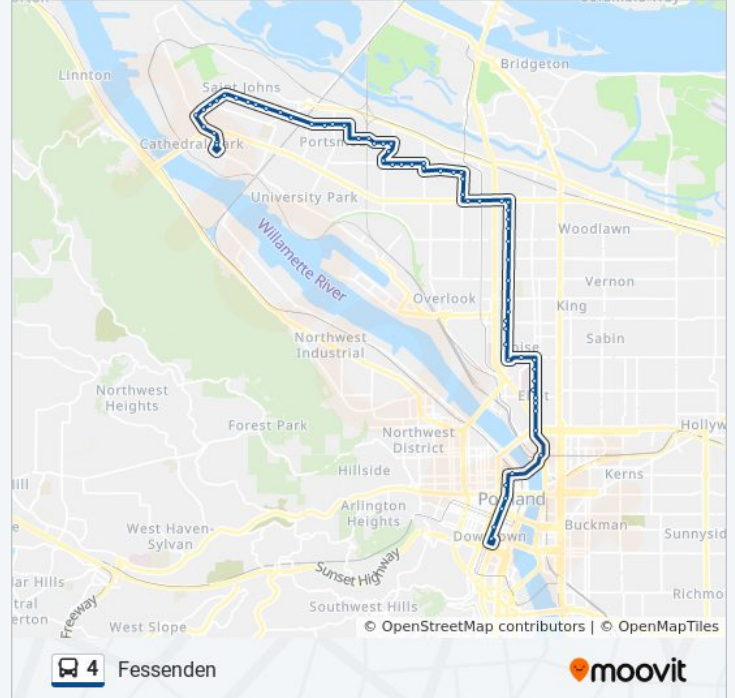

4 bus Info

Direction: SW Jefferson & 5th (West)

Stops: 68

Trip Duration: 64 min

Line Summary:

N Fessenden & Portsmouth (East)

N Fessenden & Haven (East)

N Trenton & Dwight (East)

N Lombard & Fenwick (East)

N Lombard Transit Center (East)

N Lombard & Mississippi (East)

N Albina & Lombard St (South)

N Albina & Buffalo (South)

N Albina & Bryant (South)

N Albina & Dekum (South)

N Albina & Rosa Parks Way (South)

N Albina & Ainsworth (South)

N Albina & Killingsworth (South)

N Albina & Alberta (South)

N Albina & Blandena (South)

N Mississippi & Skidmore (South)

N Mississippi & Mason (South)

N Mississippi & Failing (South)
N Fremont & Mississippi (East)
N Fremont & Kerby (East)
N Vancouver & Ivy (South)
N Vancouver & Fargo (South)
N Vancouver & Stanton (South)
N Vancouver & Knott (South)
N Vancouver & Russell (South)
N Vancouver & Page (South)
N Vancouver & Tillamook (South)
N Vancouver & Weidler (South)
Rose Quarter Transit Center (West)
NW Glisan & 3rd (West)
NW 5th & Davis (South)
SW 5th & Pine (South)
SW 5th & Washington (South)
Sw 5th & Salmon
SW Jefferson & 5th (West)