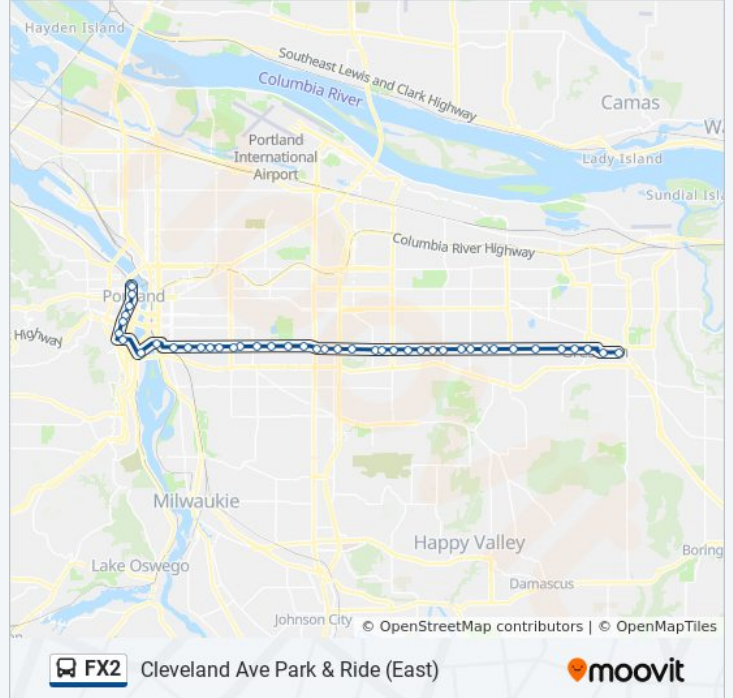

Cleveland Ave Park & Ride (East)

Get The App

The FX2 bus line (Cleveland Ave Park & Ride (East)) has 3 routes. For regular weekdays, their operation hours are:  
 (1) Cleveland Ave Park & Ride (East): 12:00 AM - 11:40 PM  
 (2) NW 5th & Hoyt (South): 12:12 AM - 11:52 PM  
 (3) NW Irving & 5th (East): 6:40 AM - 3:48 PM

Use the Moovit App to find the closest FX2 bus station near you and find out when is the next FX2 bus arriving.

**Direction: Cleveland Ave Park & Ride (East)**  
 43 stops  
[VIEW LINE SCHEDULE](#)

**FX2 bus Time Schedule**  
 Cleveland Ave Park & Ride (East) Route Timetable:

**FX2 bus Info**  
**Direction:** Cleveland Ave Park & Ride (East)  
**Stops:** 43  
**Trip Duration:** 65 min  
**Line Summary:**

- SE Division & 82nd Ave (East)
- SE Division & 87th Ave (East)
- SE Division & SE Division St Max Station (East)
- SE Division & 101st Ave (East)
- SE Division & 113th Ave (East)
- SE Division & 116th Ave (East)
- SE Division & 122nd Ave (East)
- SE Division & 130th Ave (East)
- SE Division & 136th Ave (East)
- 14200 Block SE Division (East)
- SE Division & 148th Ave (East)
- SE Division & 157th Ave (East)
- SE Division & 162nd Ave (East)
- SE Division & 168th Ave (East)
- SE Division & 174th Ave (East)
- 18200 Block SE Division (East)
- NW Division & Eastwood Ave (East)
- NW Division & Angeline Ave (East)
- NW Division & Overlook Ave (East)
- NW Division & Eastman Pkwy (East)
- Gresham Central Transit Center (East)
- Cleveland Ave Park & Ride (East)

**Direction: NW 5th & Hoyt (South)**

42 stops

[VIEW LINE SCHEDULE](#)

- Cleveland Ave Park & Ride (West)
- Gresham Central Transit Center (North)
- Gresham City Hall Park & Ride (West)
- NW Division & Civic Dr (West)
- NW Division & Angeline Ave (West)
- NW Division & Eastwood Ave (West)
- 18000 Block SE Division (West)