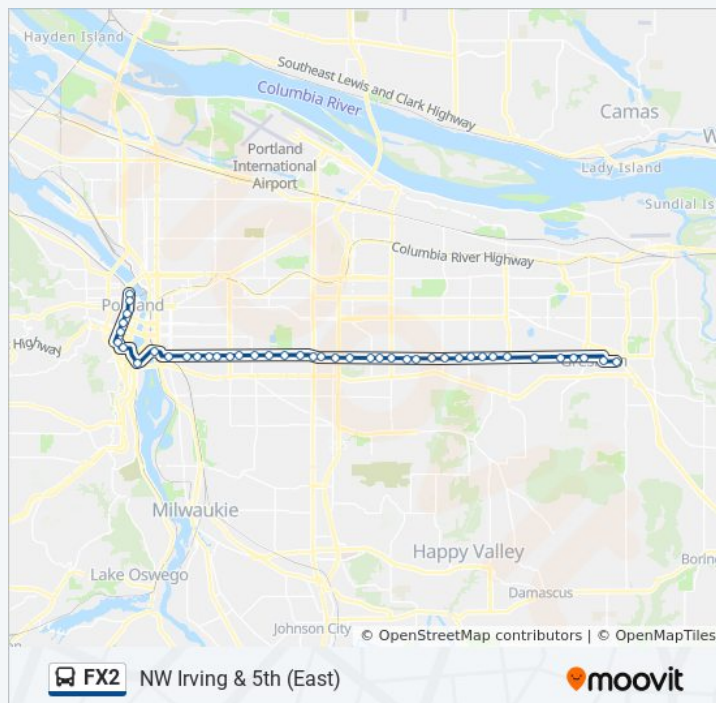

**Direction: NW 5th & Hoyt (South)**

42 stops

[VIEW LINE SCHEDULE](#)

- Cleveland Ave Park & Ride (West)
- Gresham Central Transit Center (North)
- Gresham City Hall Park & Ride (West)
- NW Division & Civic Dr (West)
- NW Division & Angeline Ave (West)
- NW Division & Eastwood Ave (West)
- 18000 Block SE Division (West)

42 stops

[VIEW LINE SCHEDULE](#)

- Cleveland Ave Park & Ride (West)
- Gresham Central Transit Center (North)
- Gresham City Hall Park & Ride (West)
- NW Division & Civic Dr (West)
- NW Division & Angeline Ave (West)
- NW Division & Eastwood Ave (West)
- 18000 Block SE Division (West)
- SE Division & 174th Ave (West)
- SE Division & 168th Ave (West)
- SE Division & 162nd Ave (West)
- SE Division & 157th Ave (West)
- SE Division & 148th Ave (West)
- SE Division & 142nd Ave (West)
- SE Division & 135th Ave (West)
- SE Division & 130th Ave (West)
- SE Division & 122nd Ave (West)
- SE Division & 116th Ave (West)
- 11100 Block SE Division (West)
- SE Division & 101st Ave (West)
- SE Division & SE Division St Max Station (West)
- SE Division & 85th Ave (West)
- SE Division & 82nd Ave (West)
- SE Division & 75th Ave (West)
- SE Division & 67th Ave (West)
- SE Division & 59th Ave (West)
- SE Division & 51st Ave (West)
- SE Division & 43rd Ave (West)

**FX2 bus Time Schedule**

NW Irving & 5th (East) Route Timetable:

Sunday	12:53 PM - 3:16 PM
Monday	6:40 AM - 3:48 PM
Tuesday	6:40 AM - 3:48 PM
Wednesday	6:40 AM - 3:48 PM
Thursday	6:40 AM - 3:48 PM
Friday	6:40 AM - 3:48 PM
Saturday	12:53 PM - 3:16 PM

**FX2 bus Info**

**Direction:** NW Irving & 5th (East)

**Stops:** 42

**Trip Duration:** 70 min

**Line Summary:**

SE Division & Cesar Chavez Blvd (West)

SE Division & 34th Ave (West)

SE Division & 30th Ave (West)