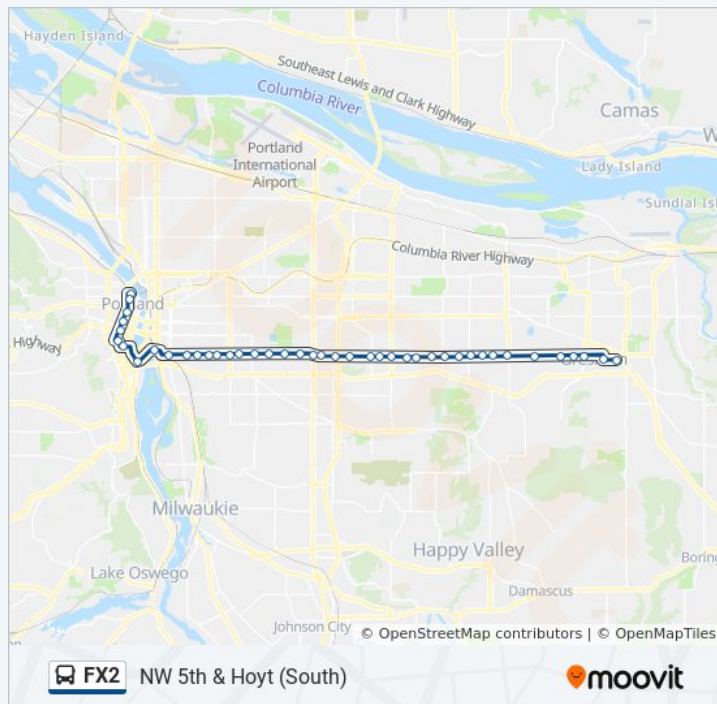

**Direction: NW 5th & Hoyt (South)**

42 stops

[VIEW LINE SCHEDULE](#)

- Cleveland Ave Park & Ride (West)
- Gresham Central Transit Center (North)
- Gresham City Hall Park & Ride (West)
- NW Division & Civic Dr (West)
- NW Division & Angeline Ave (West)
- NW Division & Eastwood Ave (West)
- 18000 Block SE Division (West)

SE Division & 34th Ave (West)

SE Division & 30th Ave (West)

SE Division & 26th Ave (West)

SE Division & 20th Ave (West)

SE Division & 11th Ave (West)

OMSI/SE Water (West)

South Waterfront/S Moody (West)

SW Lincoln & 1st (West)

SW Hall & 5th (West)

Sw 6th & Columbia

Sw 6th & Taylor

Sw 6th & Stark

### FX2 bus Info

**Direction:** NW 5th & Hoyt (South)

**Stops:** 42

**Trip Duration:** 69 min

**Line Summary:**

NW 6th & Flanders (North)

NW 5th & Hoyt (South)

**Direction: NW Irving & 5th (East)**