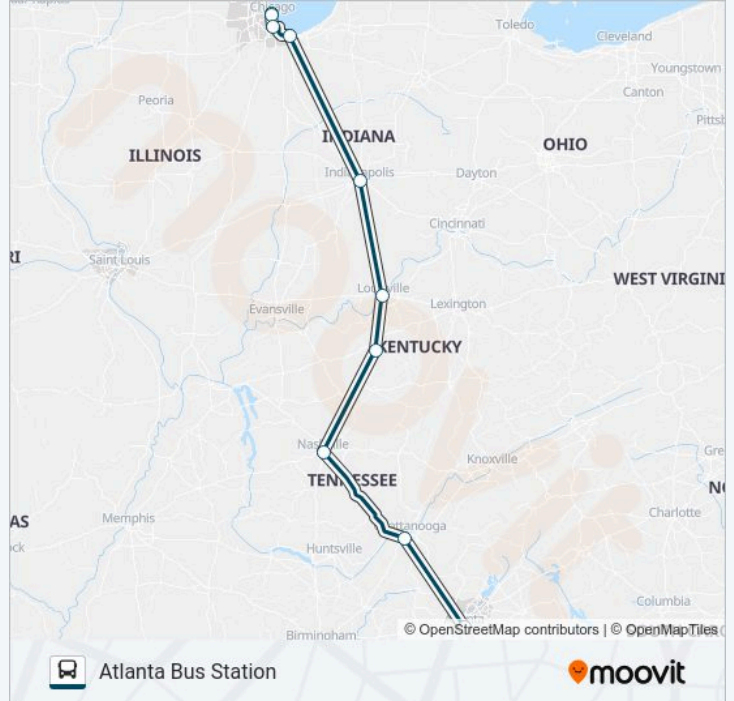

 **GREYHOUND US0100**

Atlanta Bus Station

[Get The App](#)

The GREYHOUND US0100 bus line (Atlanta Bus Station) has 2 routes. For regular weekdays, their operation hours are: (1) Atlanta Bus Station: 7:10 AM - 10:45 PM(2) Chicago Bus Station: 1:15 AM - 10:00 PM
Use the Moovit App to find the closest GREYHOUND US0100 bus station near you and find out when is the next GREYHOUND US0100 bus arriving.

Direction: Atlanta Bus Station

10 stops

[VIEW LINE SCHEDULE](#)

Chicago Bus Station
Chicago Train Station
Chicago (95th / Dan Ryan)
Gary Bus Station
Indianapolis Bus Station
Louisville Bus Station
Sonora (Farm Supply)
Nashville Bus Station
Wildwood(Exxon)
Atlanta Bus Station

GREYHOUND US0100 bus Time Schedule

Atlanta Bus Station Route Timetable:

Sunday	9:45 PM - 10:45 PM
Monday	7:10 AM - 10:45 PM
Tuesday	7:10 AM - 10:45 PM
Wednesday	7:10 AM - 10:45 PM
Thursday	7:10 AM - 10:45 PM
Friday	7:10 AM - 10:45 PM
Saturday	7:10 AM - 10:45 PM

GREYHOUND US0100 bus Info**Direction:** Atlanta Bus Station**Stops:** 10**Trip Duration:** 996 min**Line Summary:**

Direction: Chicago Bus Station

13 stops

[VIEW LINE SCHEDULE](#)

- Atlanta Bus Station
- Wildwood(Exxon)
- Manchester (Shell)
- Murfreesboro Bus Stop
- Nashville Bus Station
- Sonora (Farm Supply)
- Louisville Bus Station
- Indianapolis Bus Station
- Lafayette Bus Stop
- Gary Bus Station
- Chicago (95th / Dan Ryan)
- Chicago Train Station
- Chicago Bus Station