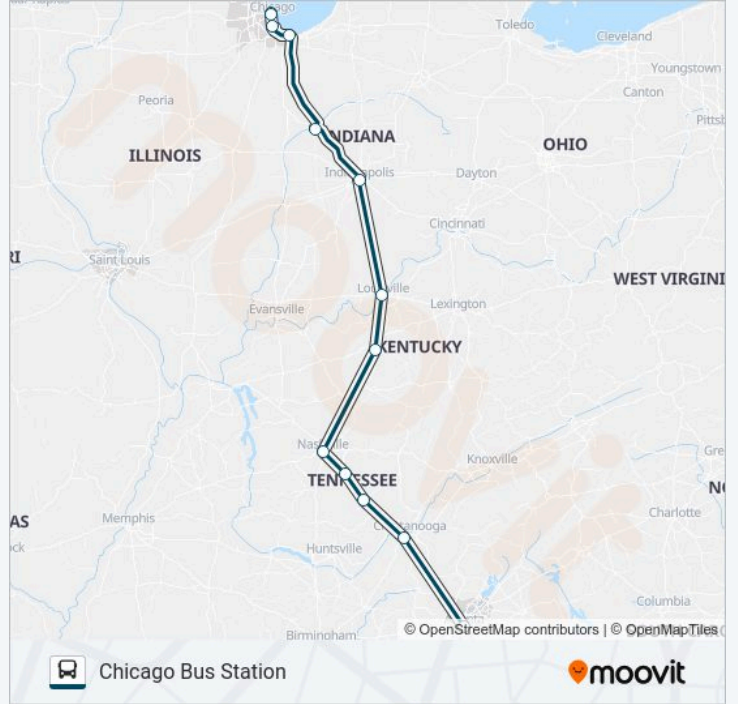

Direction: Atlanta Bus Station

10 stops

[VIEW LINE SCHEDULE](#)

Chicago Bus Station
Chicago Train Station
Chicago (95th / Dan Ryan)
Gary Bus Station
Indianapolis Bus Station
Louisville Bus Station
Sonora (Farm Supply)
Nashville Bus Station
Wildwood(Exxon)
Atlanta Bus Station

GREYHOUND US0100 bus Info**Direction:** Atlanta Bus Station**Stops:** 10**Trip Duration:** 996 min**Line Summary:**

Direction: Chicago Bus Station

13 stops

[VIEW LINE SCHEDULE](#)

- Atlanta Bus Station
- Wildwood(Exxon)
- Manchester (Shell)
- Murfreesboro Bus Stop
- Nashville Bus Station
- Sonora (Farm Supply)
- Louisville Bus Station
- Indianapolis Bus Station
- Lafayette Bus Stop
- Gary Bus Station
- Chicago (95th / Dan Ryan)
- Chicago Train Station
- Chicago Bus Station

GREYHOUND US0100 bus Time Schedule

Chicago Bus Station Route Timetable:

Sunday	9:00 PM - 10:00 PM
Monday	1:15 AM - 10:00 PM
Tuesday	1:15 AM - 10:00 PM
Wednesday	1:15 AM - 10:00 PM
Thursday	1:15 AM - 10:00 PM
Friday	1:15 AM - 10:00 PM
Saturday	1:15 AM - 10:00 PM

GREYHOUND US0100 bus Info

Direction: Chicago Bus Station

Stops: 13

Trip Duration: 980 min

Line Summary:

GREYHOUND US0100 bus time schedules and route maps are available in an offline PDF at moovitapp.com. Use the Moovit App to see live bus times, train schedule or subway schedule, and step-by-step directions for all public transit in Louisville.